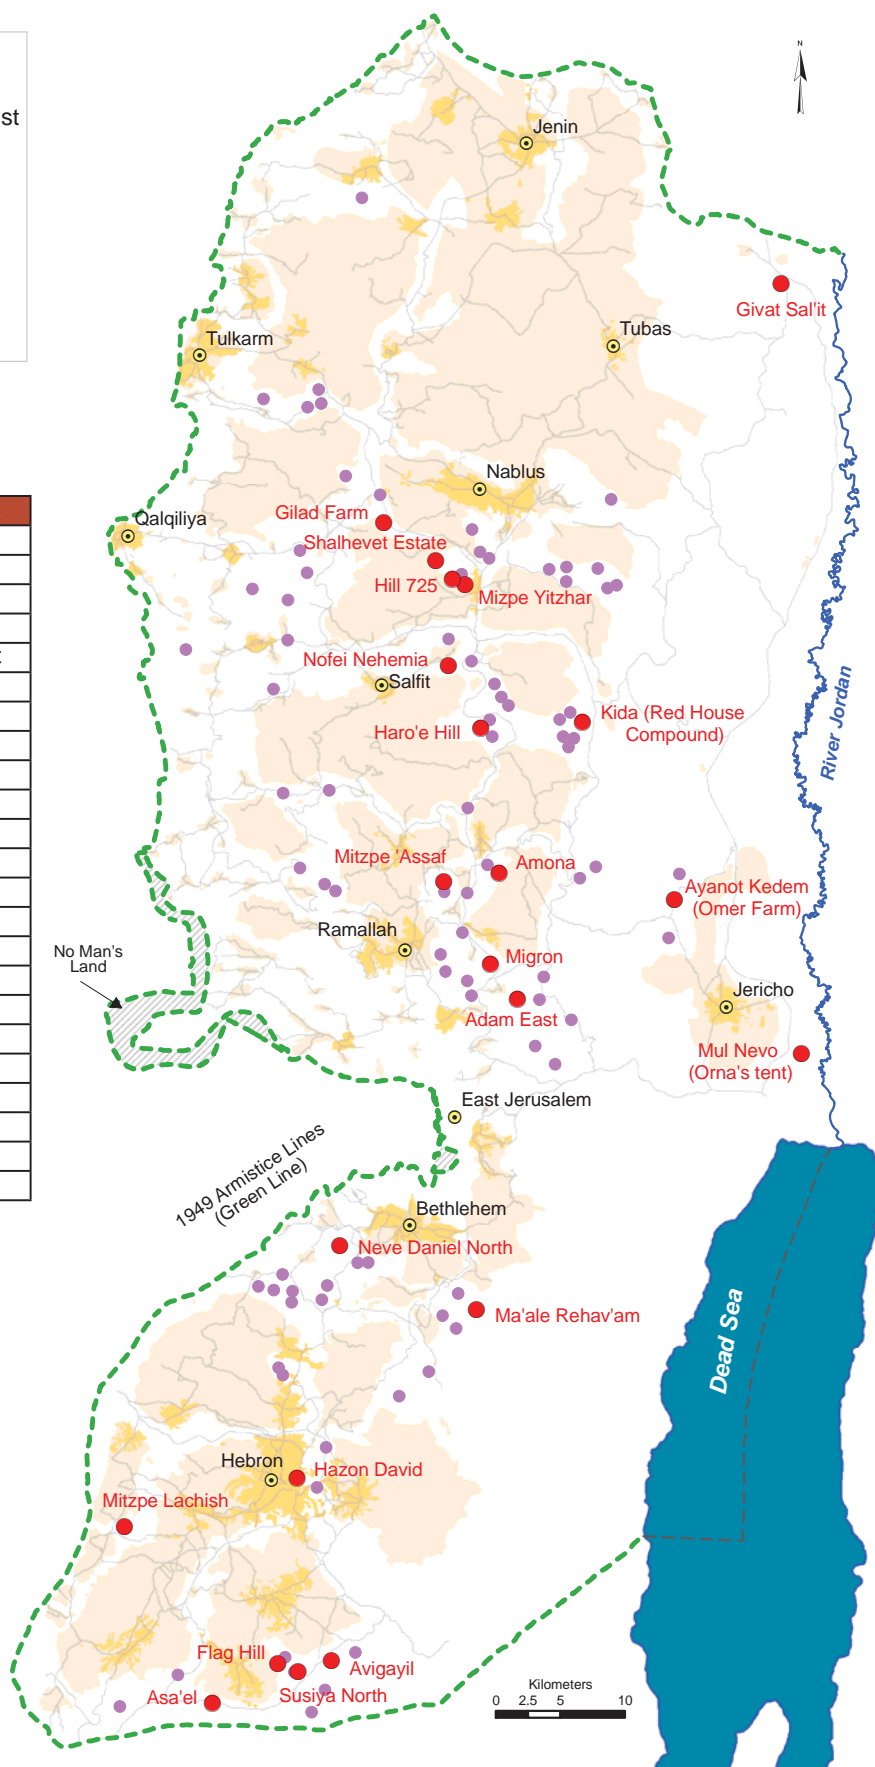

- Settlement outpost on priority list
- Settlement outpost not on priority list
- Main Palestinian city
- Settlement outer limit
- Area A,B
- Area C

Outpost in priority list	Mother Settlement
Gilad Farm	Kedumim
Nofei Nehemia	Rachelim
Haro'e Hill, Eli 762	Eli
Kida (Red House Compound)	Shilo
Migron	Kochav_Binyamin RC
Neve Daniel North	Neve Daniel
Ma'ale Rehav'am	Kfar Eldad
Mitzpe Lachish	Negohot
Asa'el	Har_Hevron RC
Avigayil	Maon
Amona, Ofra east	Ofra
Shalhevet Estate, Yitzhar VWest	Yitzhar
Mitzpe 'Assaf, Hill 857	Beit El
Givat Sal'it	Mechola
Mizpe Yitzhar	Yitzhar
Hill 725, south Yizhar	Yitzhar
Mul Nevo (Orna's tent)	Arvot Hyarden RC
Susiya North	Susiya
Ayanot Kedem, Omer Farm	Yitav
Flag Hill	Susiya
Hazon David (synagogue)	Kiryat Arba'
Adam East	Adam
Havat Shaked	Yitzhar

United Nations Office for the Coordination of Humanitarian Affairs
 Cartography: OCHA-oPt - Nov 2009. Base data: PA MoP, PEACE NOW, July 2000 - OCHA update 08. For comments contact socnaopt@un.org or Tel. +972 (02) 582-9962 <http://www.ochaopt.org>