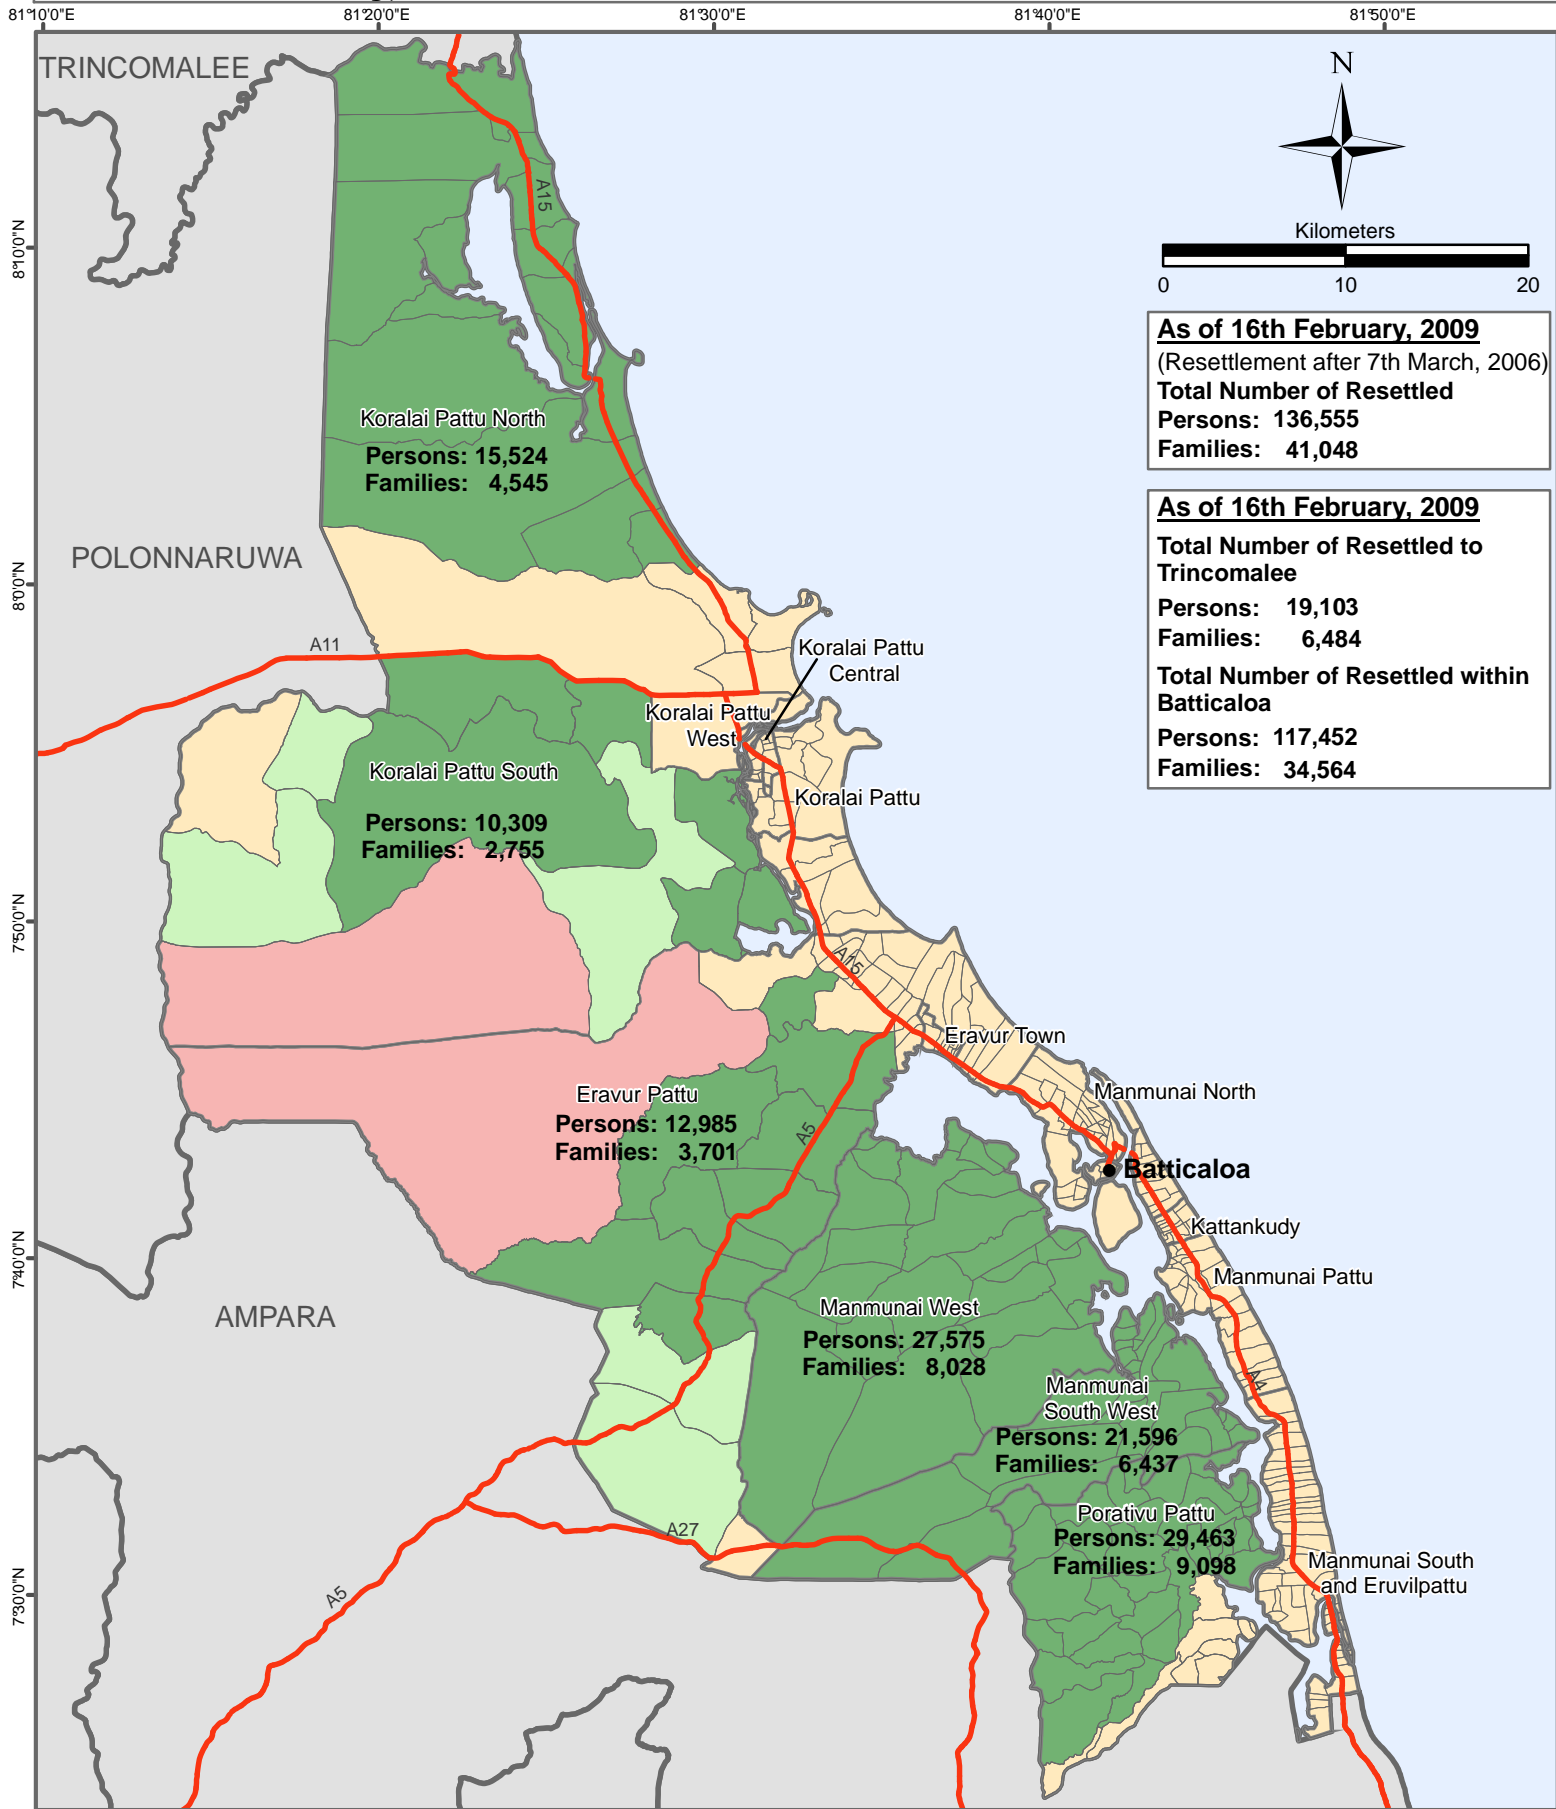

Status of IDP Resettlement As at 16th February, 2009

District: Batticaloa

As of 16th February, 2009
(Resettlement after 7th March, 2006)
Total Number of Resettled Persons: 136,555
Families: 41,048

As of 16th February, 2009
Total Number of Resettled to Trincomalee
Persons: 19,103
Families: 6,484
Total Number of Resettled within Batticaloa
Persons: 117,452
Families: 34,564

Legend	
	Main Road
	Main Town
	Area fully resettled
	Area partially resettled
	Area not resettled
	Area unaffected by displacement
	DS Boundary
	District Boundary

Data sources: Survey Department, Government of Sri Lanka, UNHCR, Batticaloa.	
Updated as at:	16-Feb-2009
Produced on:	25-Feb-2009
Projection / Datum:	Transverse Mercator Kandawala
Admin boundaries provided by:	Survey Department, Government of Sri Lanka

MapNumber: OCHA/LK/BATTI/Displacement/003/V12
This map is designed for printing on A4 size
The boundaries, names and the designations used on this map do not imply official endorsement or acceptance by the United Nations.