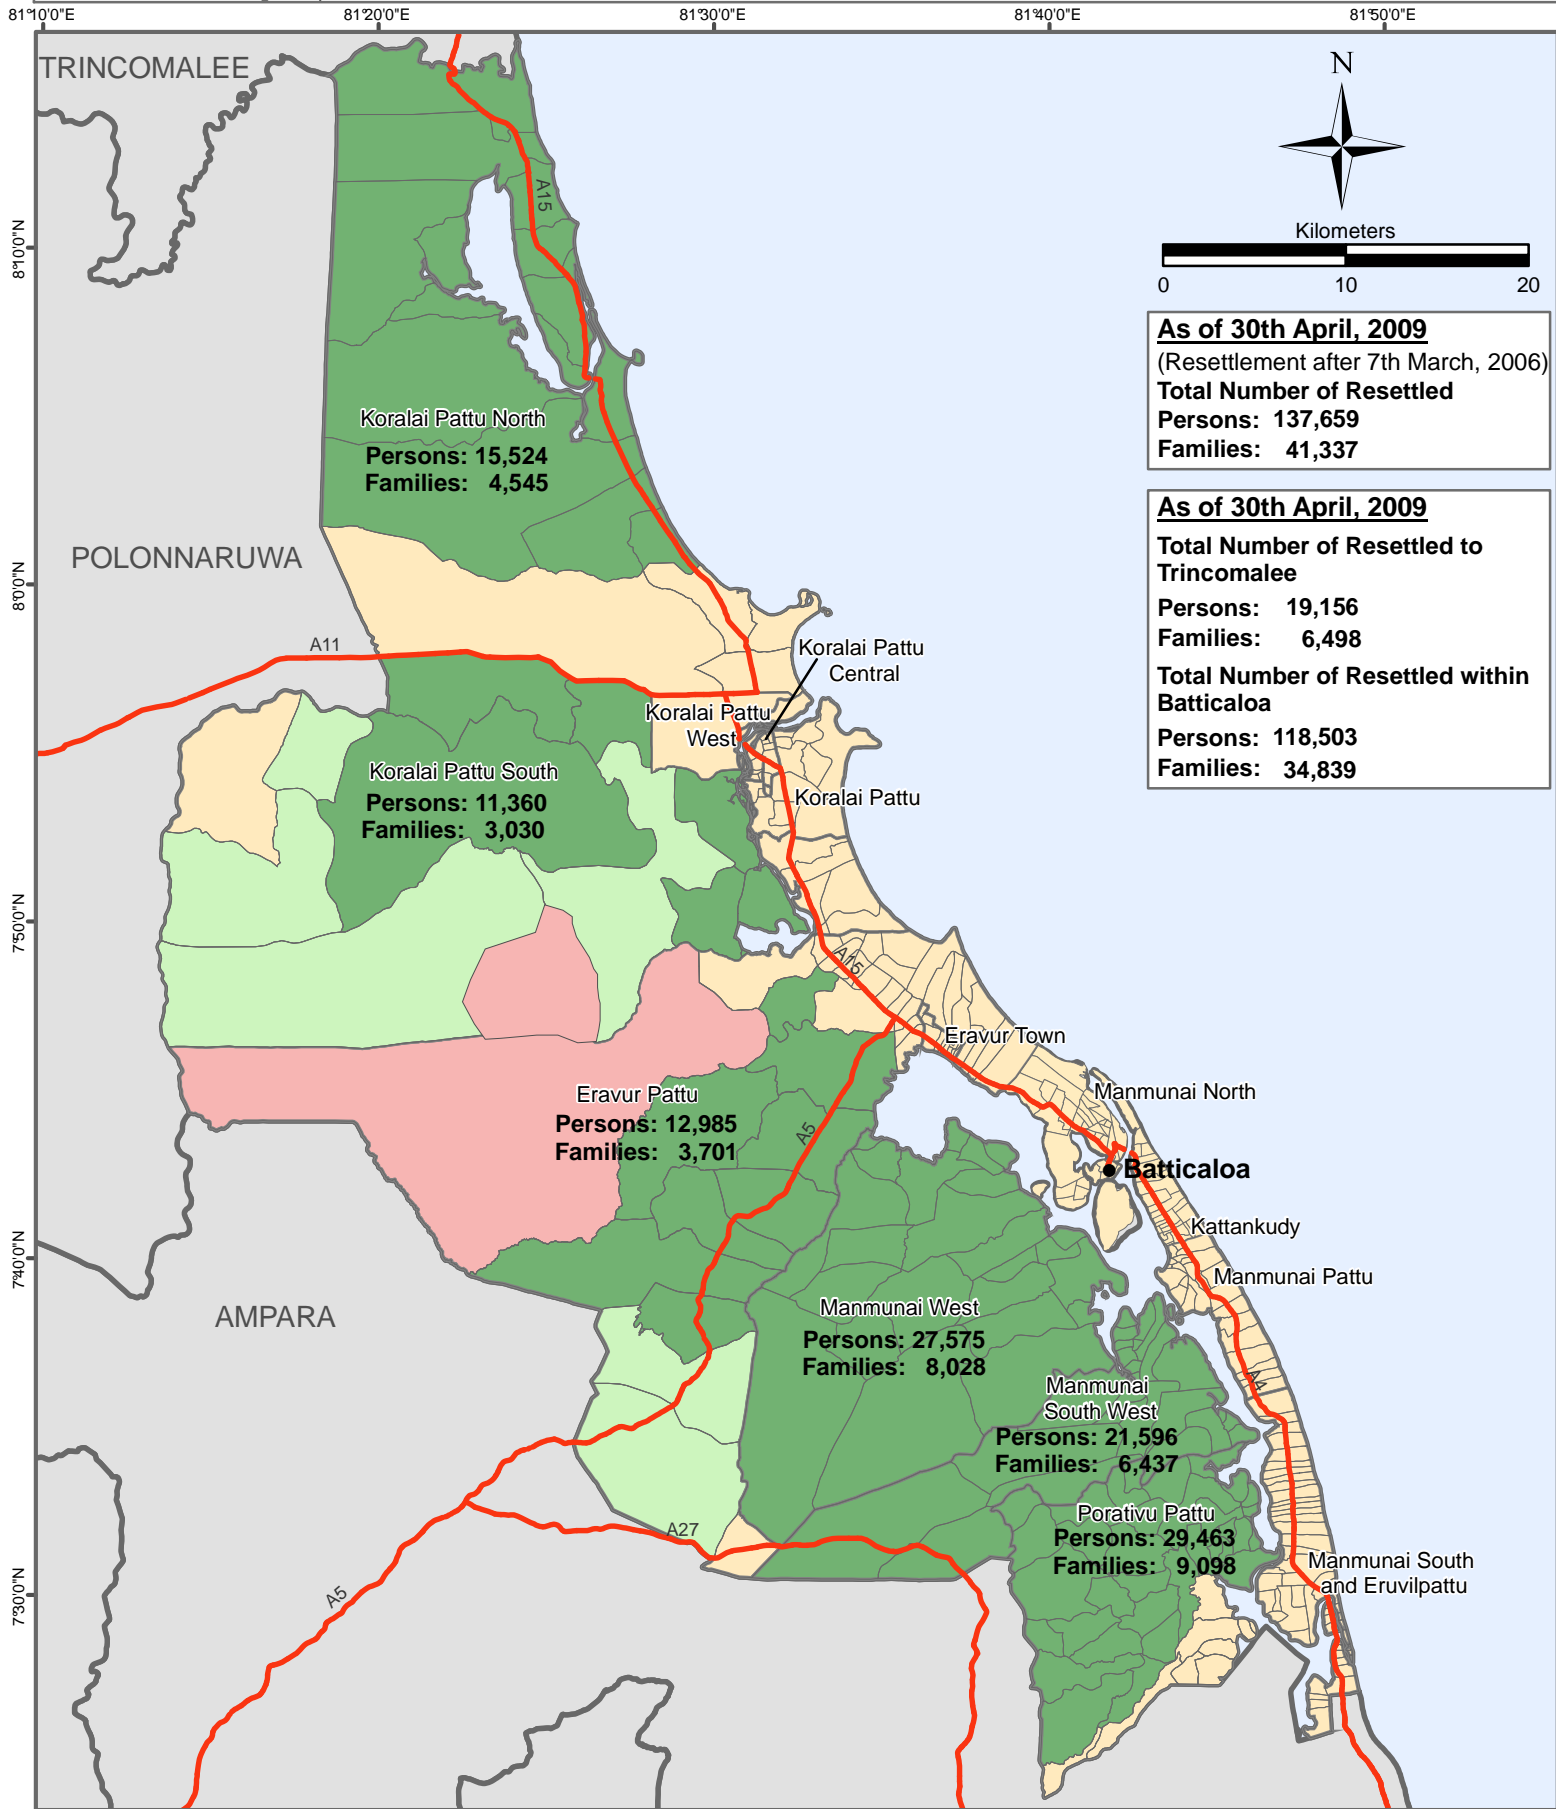

# Status of IDP Resettlement

## As at 30th April, 2009

District: Batticaloa

**As of 30th April, 2009**  
 (Resettlement after 7th March, 2006)  
**Total Number of Resettled Persons: 137,659**  
**Families: 41,337**

**As of 30th April, 2009**  
**Total Number of Resettled to Trincomalee**  
**Persons: 19,156**  
**Families: 6,498**  
**Total Number of Resettled within Batticaloa**  
**Persons: 118,503**  
**Families: 34,839**

Legend	
	Main Road
	Main Town
	Area fully resettled
	Area partially resettled
	Area not resettled
	Area unaffected by displacement
	DS Boundary
	District Boundary

Data sources: Survey Department, Government of Sri Lanka, UNHCR, Batticaloa.	
Updated as at:	30-Apr-2009
Produced on:	13-May-2009
Projection / Datum:	Transverse Mercator Kandawala
Admin boundaries provided by:	Survey Department, Government of Sri Lanka

MapNumber: OCHA/LK/BATTI/Displacement/003/V14  
 This map is designed for printing on A4 size  
 The boundaries, names and the designations used on this map do not imply official endorsement or acceptance by the United Nations.