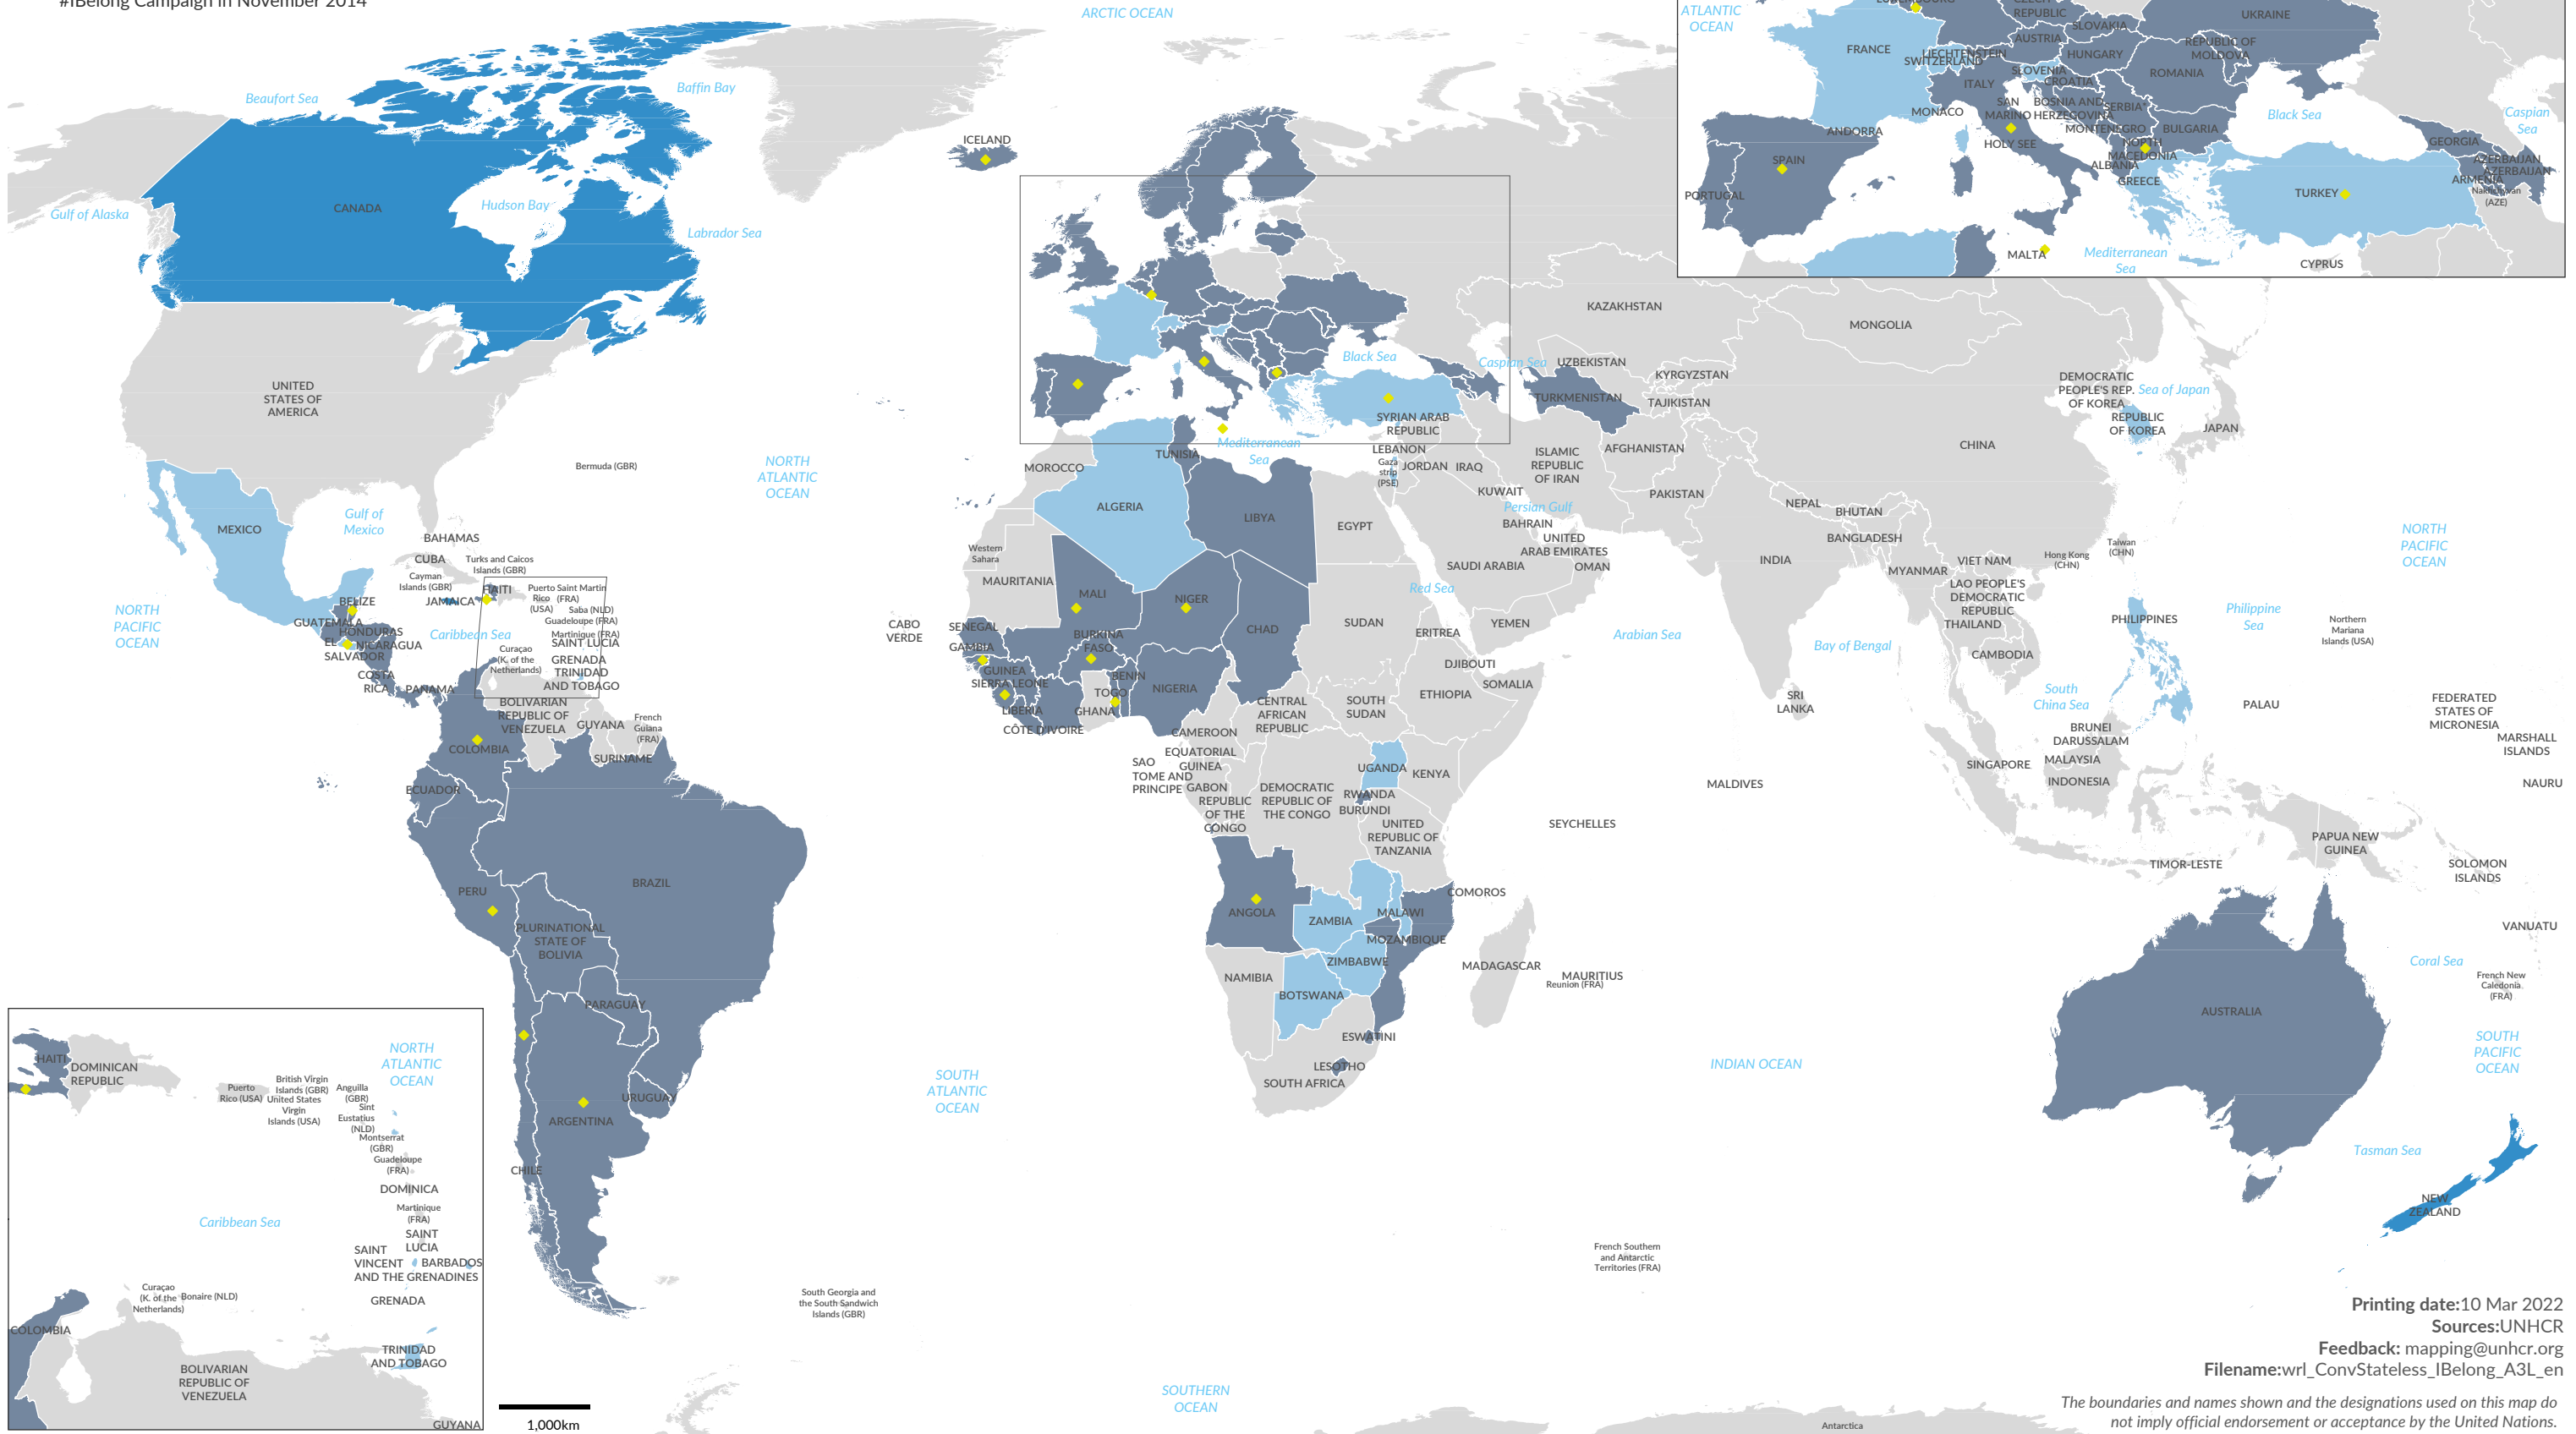

- Parties to the 1954 Convention only
- Parties to the 1961 Convention only
- Parties to the 1954 and the 1961 Conventions
- States which have acceded to one or both Conventions since the launch of UNHCR's #IBelong Campaign in November 2014

Printing date: 10 Mar 2022

Sources: UNHCR

Feedback: mapping@unhcr.org

Filename: wrl_ConvStateless_IBelong_A3L_en

The boundaries and names shown and the designations used on this map do not imply official endorsement or acceptance by the United Nations.