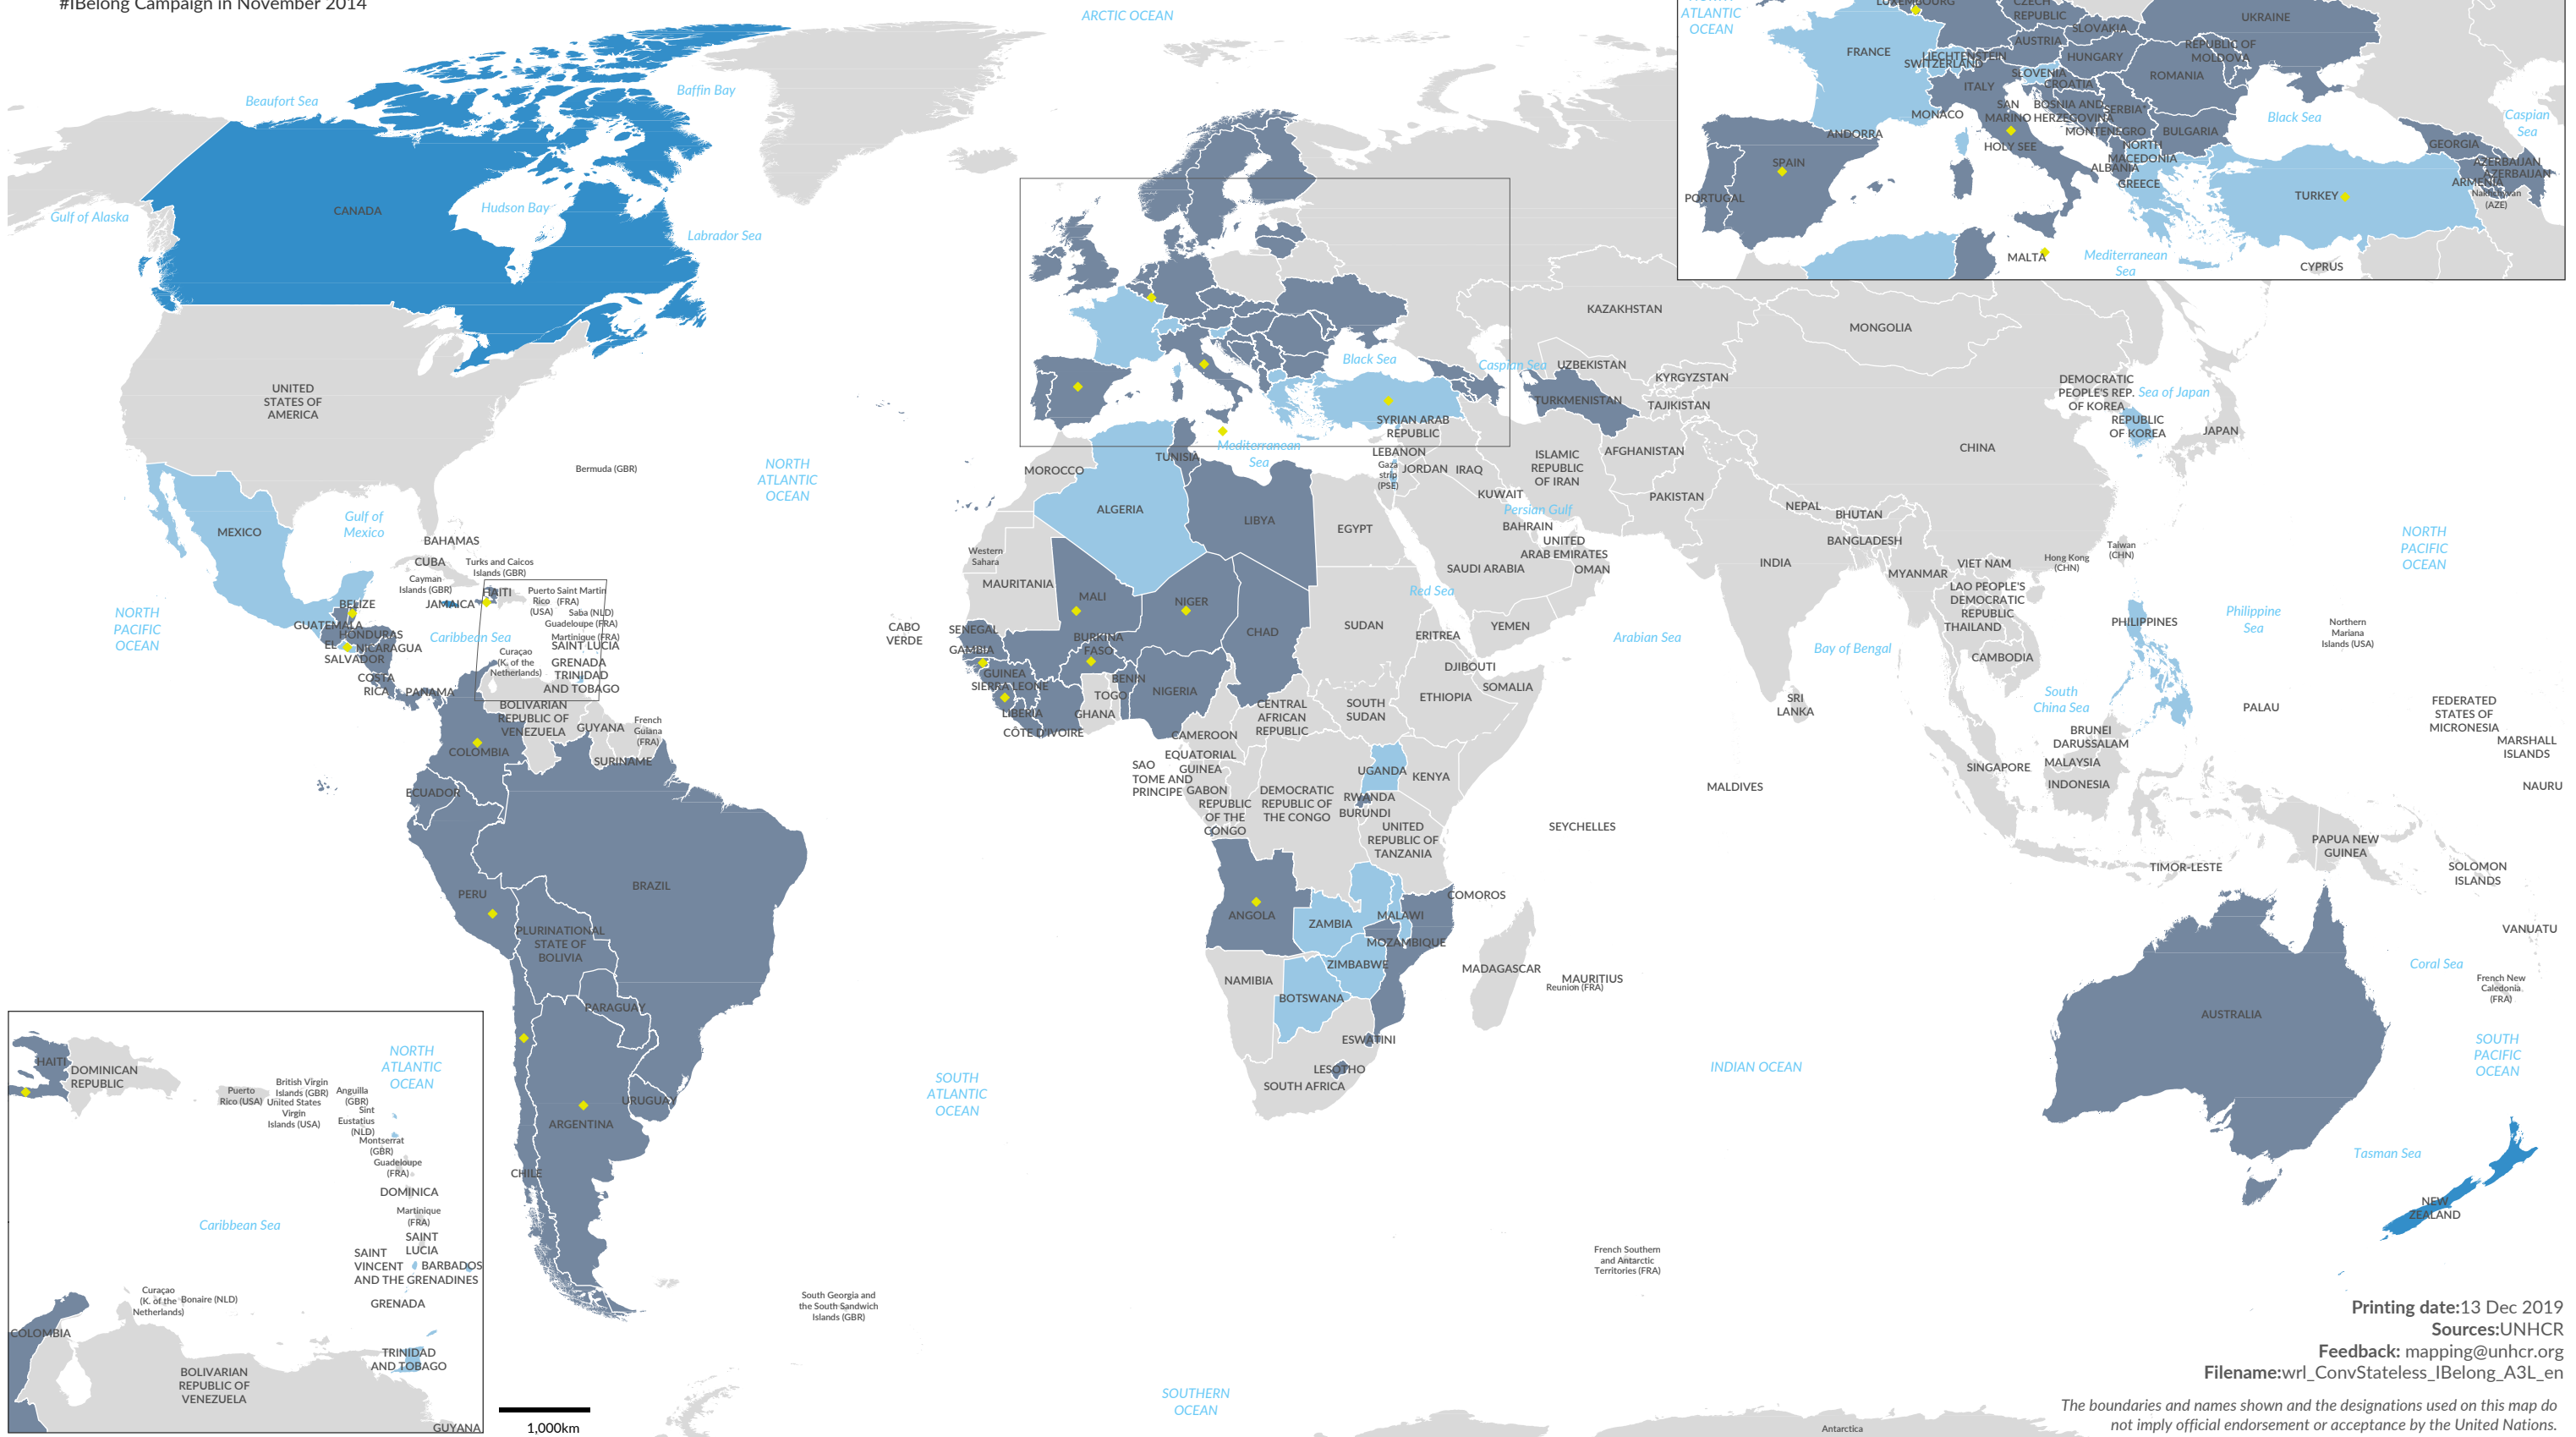

- Parties to the 1954 Convention only
- Parties to the 1961 Convention only
- Parties to the 1954 and the 1961 Conventions
- States which have acceded to one or both Conventions since the launch of UNHCR's #IBelong Campaign in November 2014

Printing date: 13 Dec 2019
 Sources: UNHCR
 Feedback: mapping@unhcr.org
 Filename: wrl_ConvStateless_IBelong_A3L_en

The boundaries and names shown and the designations used on this map do not imply official endorsement or acceptance by the United Nations.