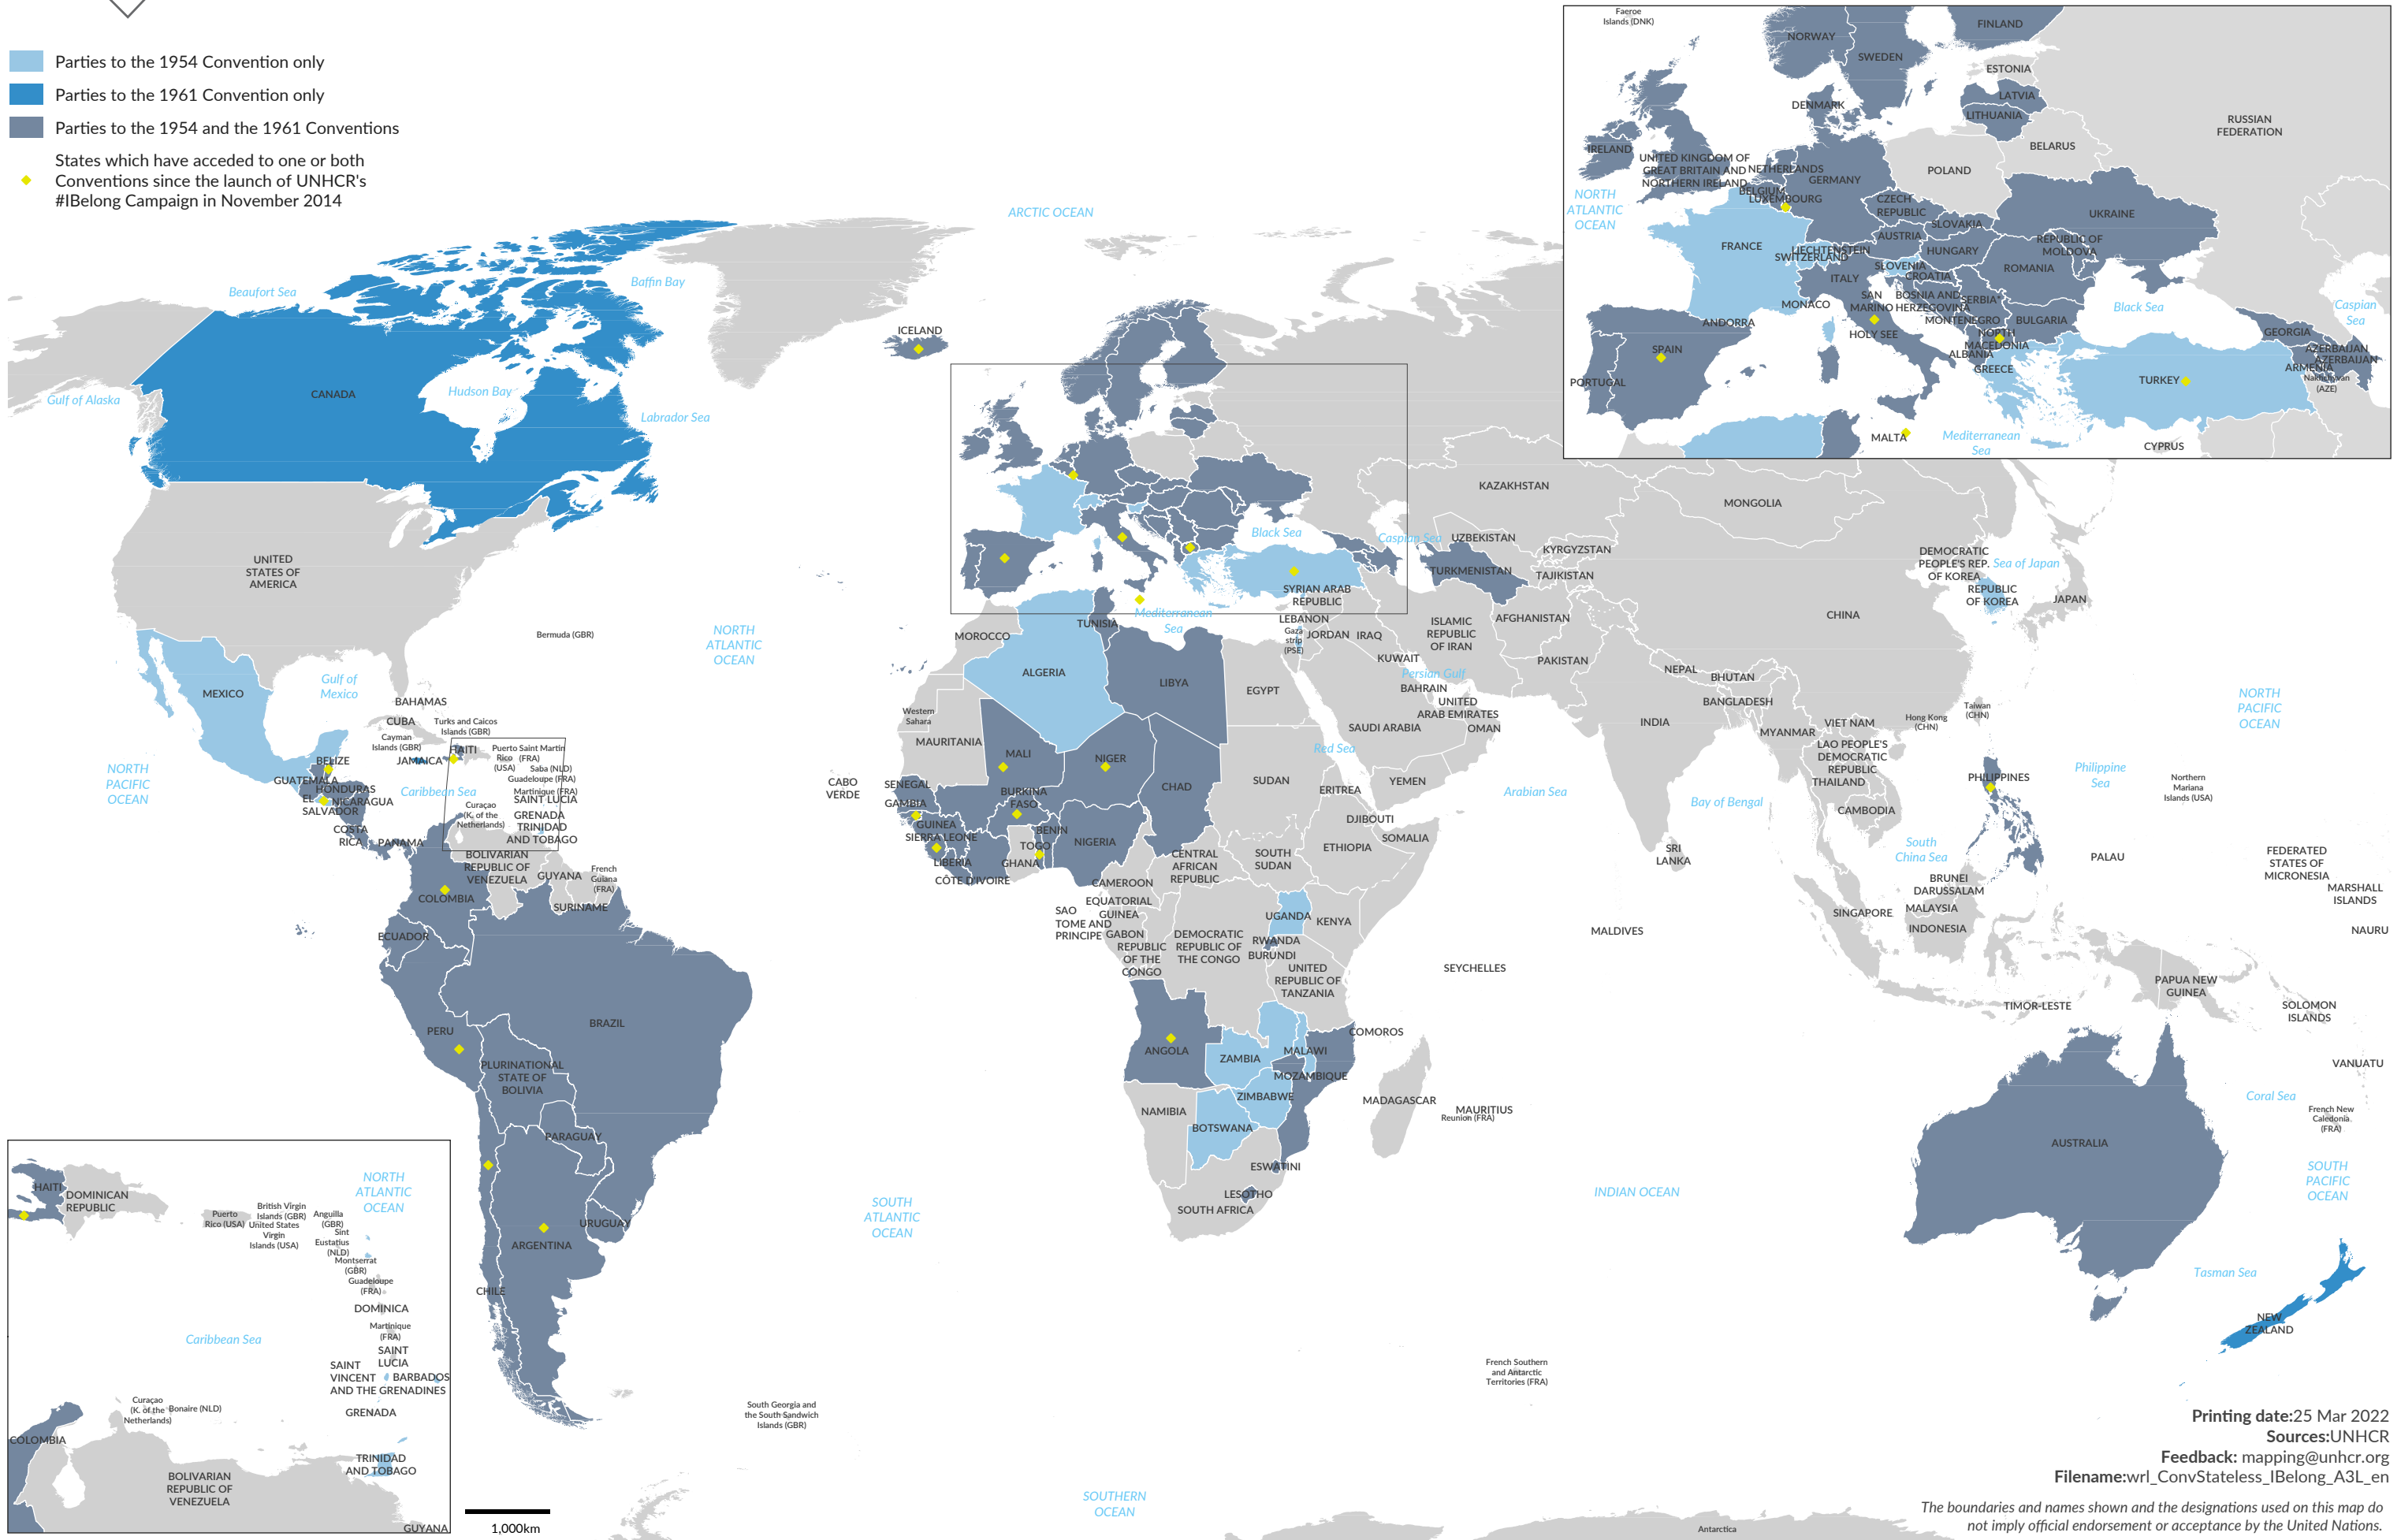

- Parties to the 1954 Convention only
- Parties to the 1961 Convention only
- Parties to the 1954 and the 1961 Conventions
- States which have acceded to one or both Conventions since the launch of UNHCR's #IBelong Campaign in November 2014

Printing date: 25 Mar 2022
 Sources: UNHCR
 Feedback: mapping@unhcr.org
 Filename: wrl_ConvStateless_IBelong_A3L_en

The boundaries and names shown and the designations used on this map do not imply official endorsement or acceptance by the United Nations.