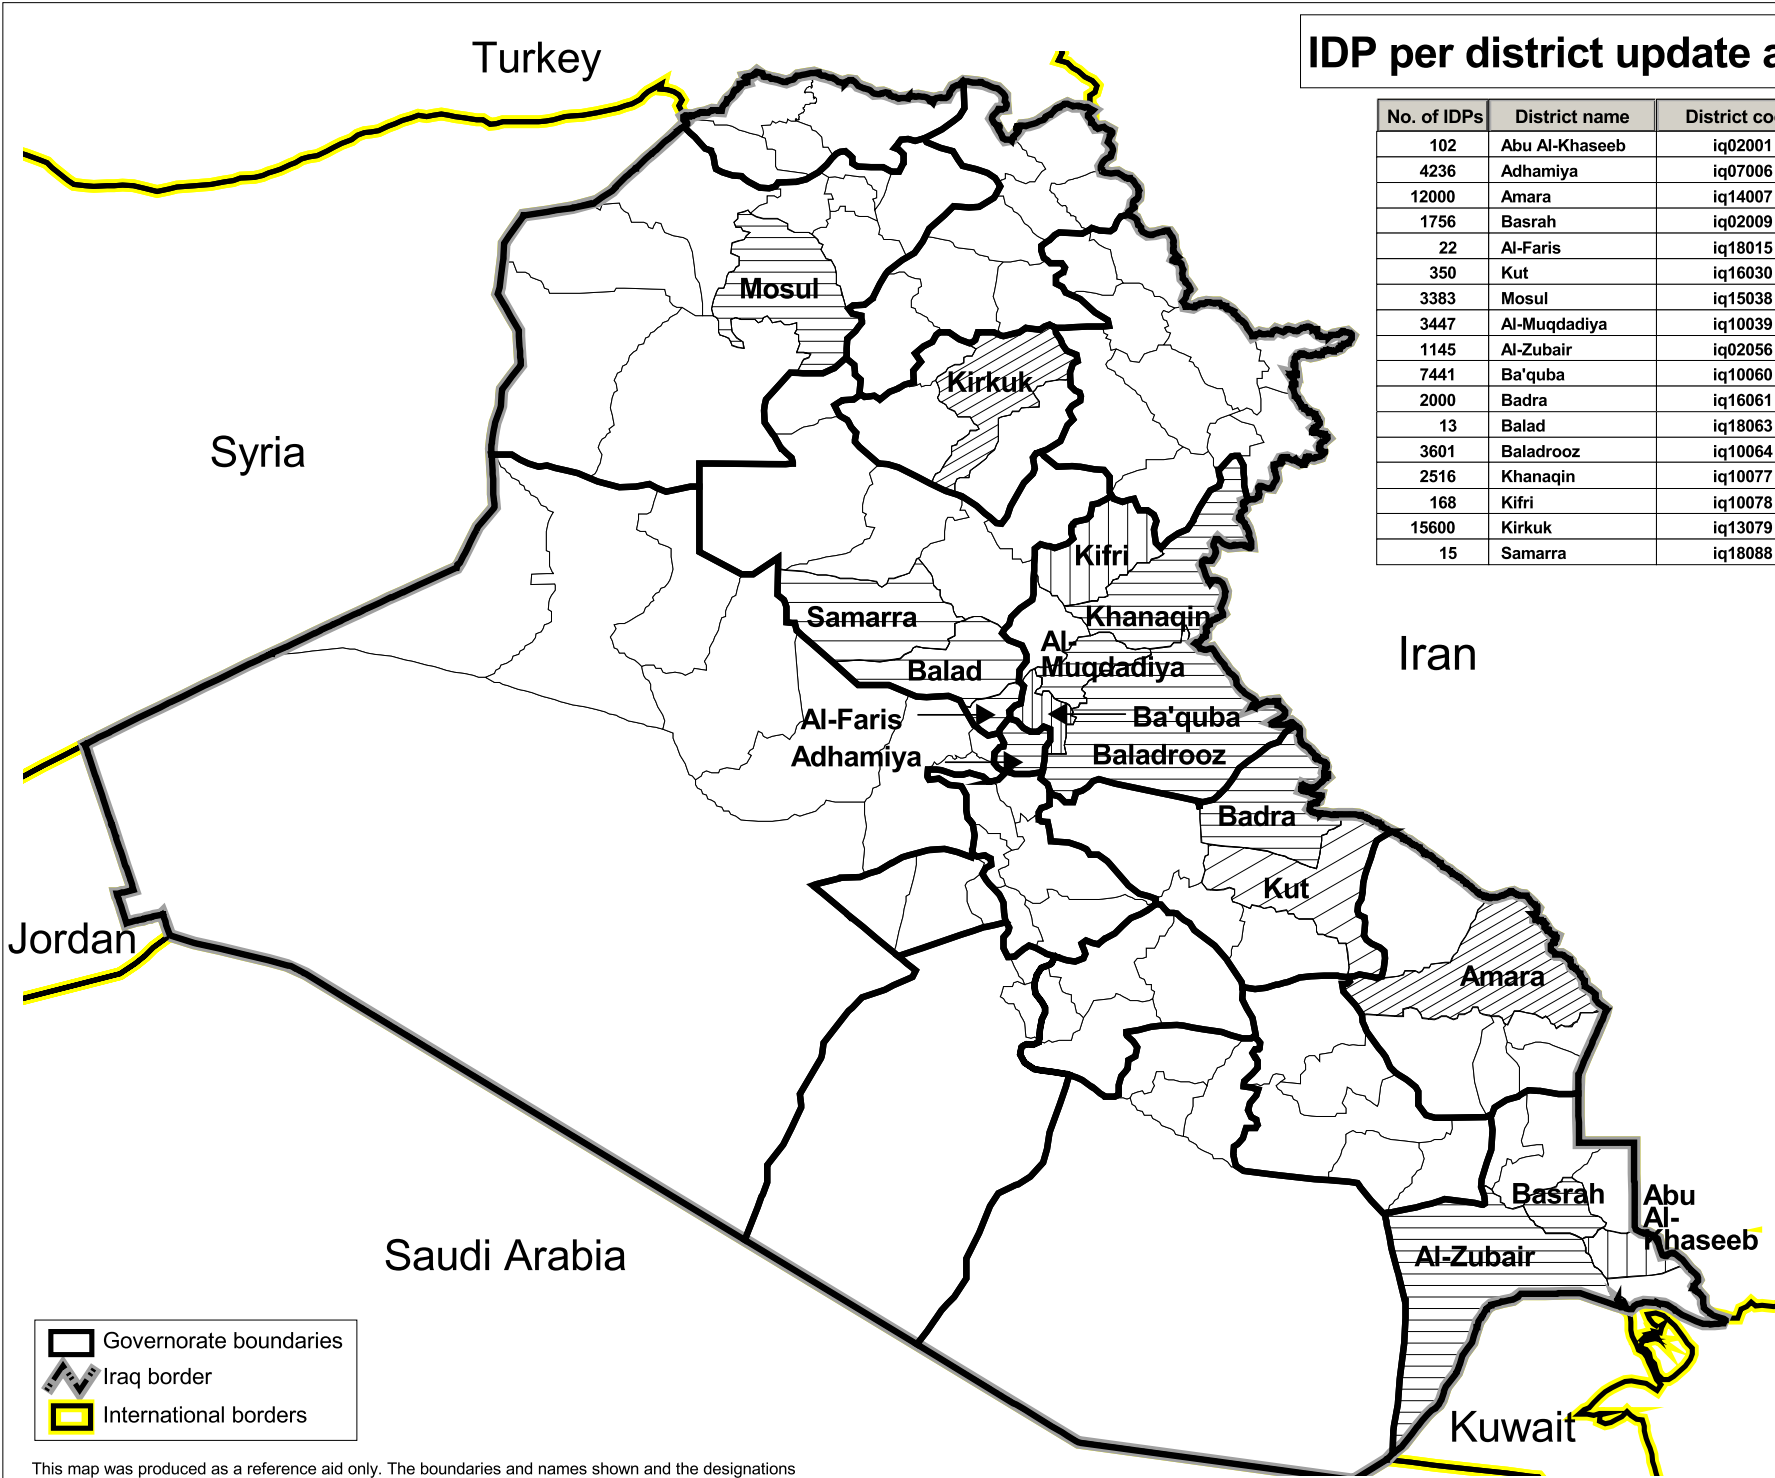

# IDP per district update as of 16 June 2003

No. of IDPs	District name	District code	Governorate	Governorate Code
102	Abu Al-Khaseeb	iq02001	Basrah	iq02
4236	Adhamiya	iq07006	Baghdad	iq07
12000	Amara	iq14007	Missan	iq14
1756	Basrah	iq02009	Basrah	iq02
22	Al-Faris	iq18015	Salah al-Din	iq18
350	Kut	iq16030	Wassit	iq16
3383	Mosul	iq15038	Ninewa	iq15
3447	Al-Muqdadiya	iq10039	Diyala	iq10
1145	Al-Zubair	iq02056	Basrah	iq02
7441	Ba'quba	iq10060	Diyala	iq10
2000	Badra	iq16061	Wassit	iq16
13	Balad	iq18063	Salah al-Din	iq18
3601	Baladrooz	iq10064	Diyala	iq10
2516	Khanaqin	iq10077	Diyala	iq10
168	Kifri	iq10078	Diyala	iq10
15600	Kirkuk	iq13079	Tameem	iq13
15	Samarra	iq18088	Salah al-Din	iq18

Governorate boundaries  
 Iraq border  
 International borders

This map was produced as a reference aid only. The boundaries and names shown and the designations used on this map do not imply official endorsement or acceptance by the United Nations