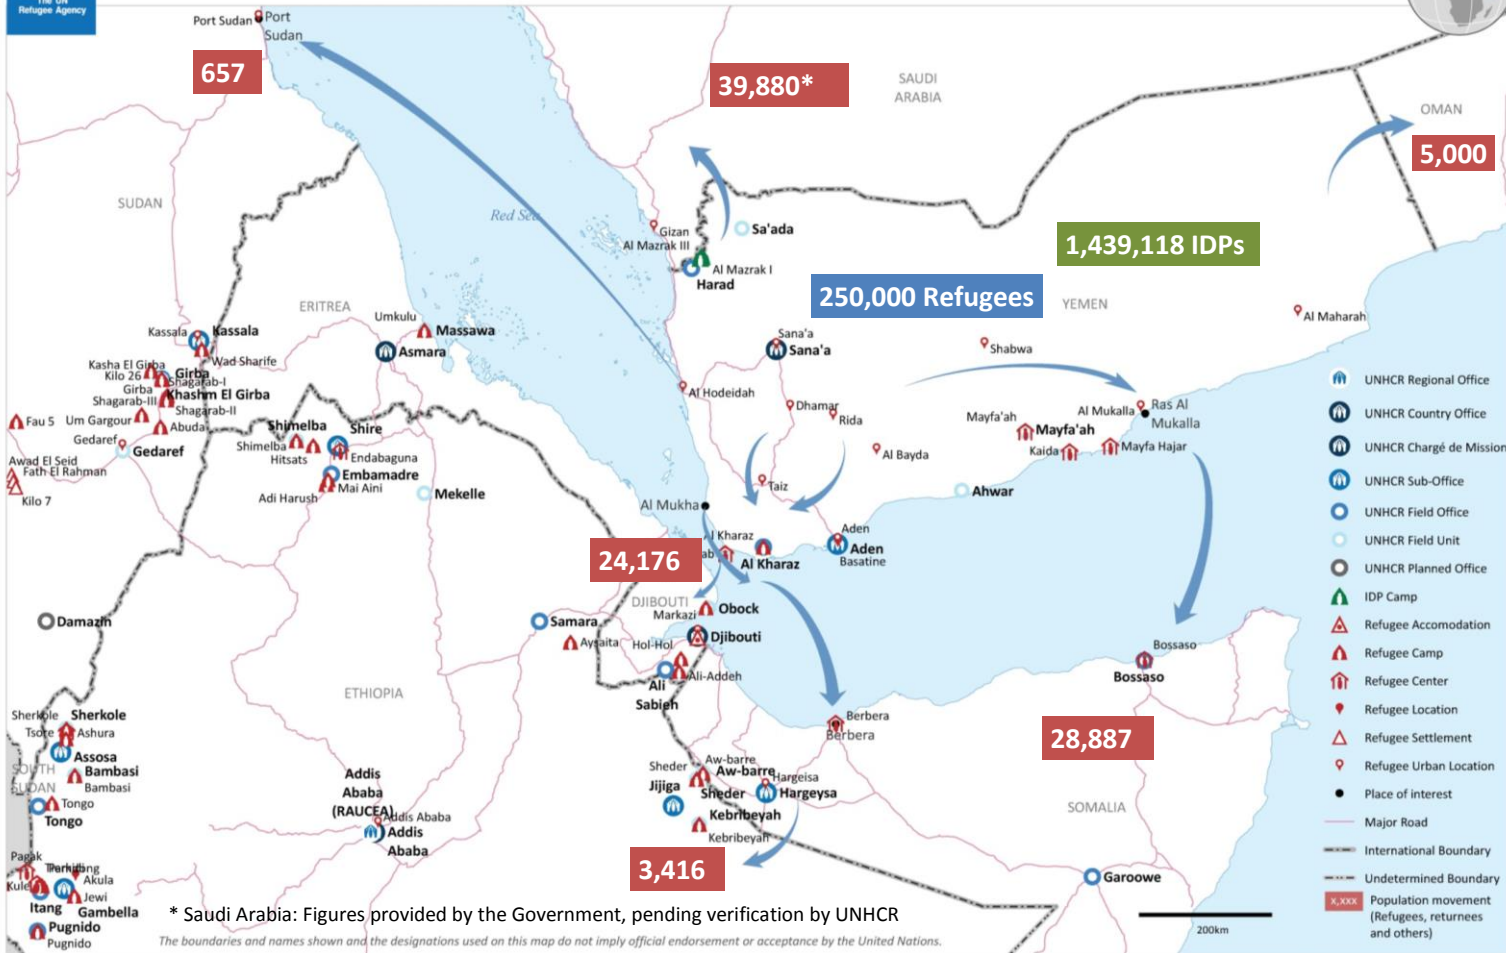

Yemen Situation: Regional Map (total population movement out of Yemen: 102,016)

2 September 2015

* Saudi Arabia: Figures provided by the Government, pending verification by UNHCR

- UNHCR Regional Office
- UNHCR Country Office
- UNHCR Chargé de Mission
- UNHCR Sub-Office
- UNHCR Field Office
- UNHCR Field Unit
- UNHCR Planned Office
- IDP Camp
- Refugee Accommodation
- Refugee Camp
- Refugee Center
- Refugee Location
- Refugee Settlement
- Refugee Urban Location
- Place of interest
- Major Road
- International Boundary
- Undetermined Boundary
- Population movement (Refugees, returnees and others)