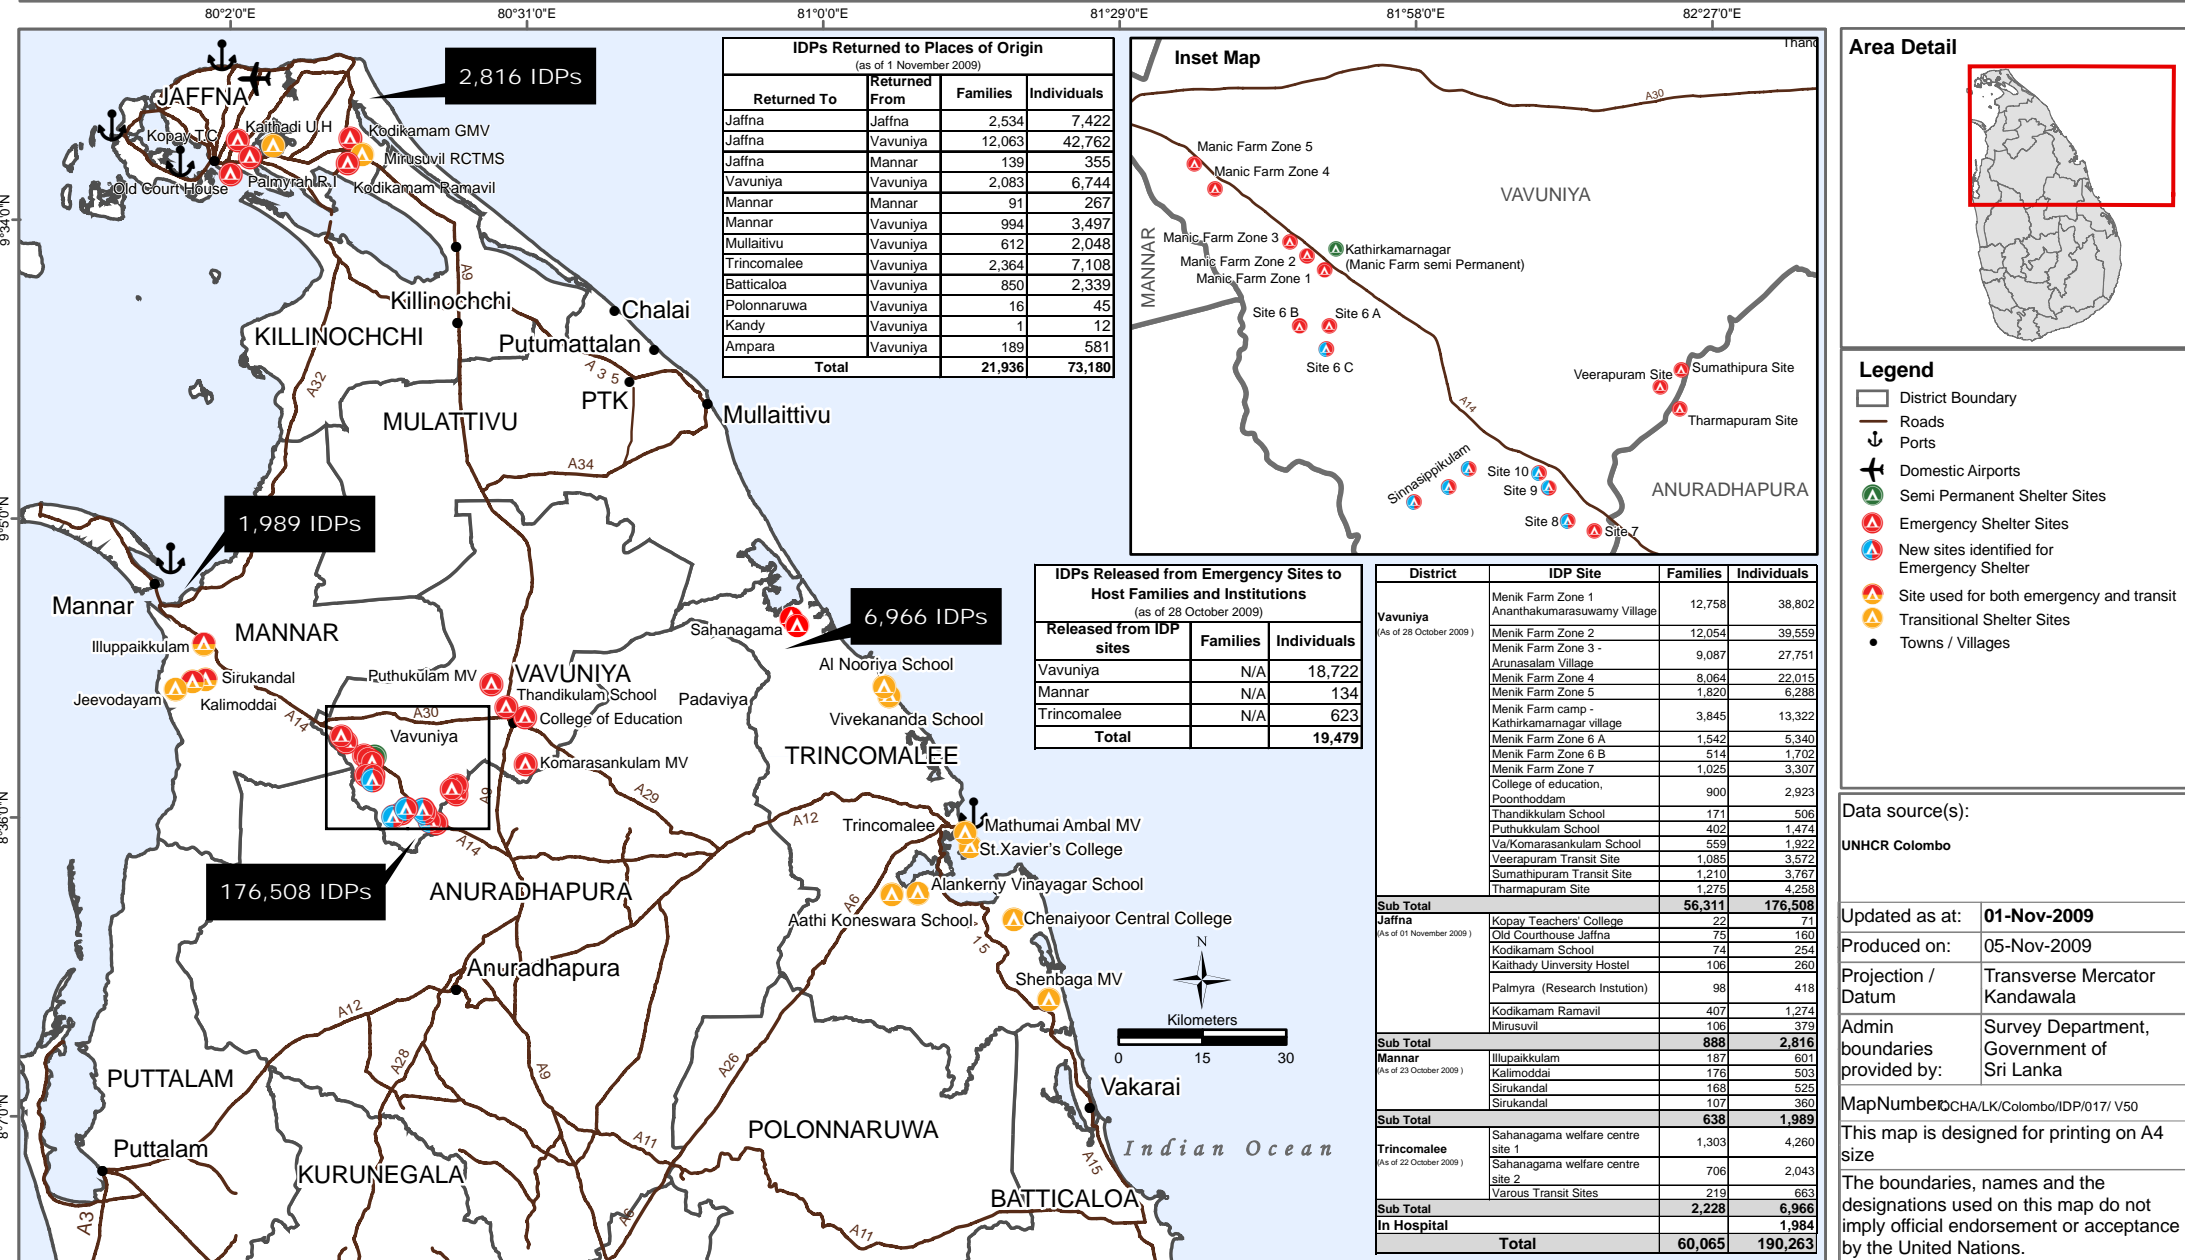

Vanni IDP Camps and Resettlement Information

Arrivals since 01 April 2008 - Updated as of 01 November 2009

Northern Area

Produced through the generous support of: