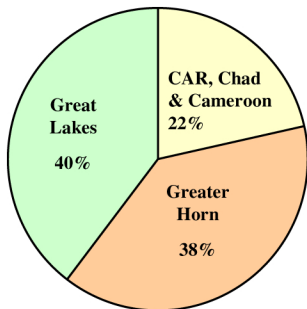

Change in IDP and Refugee Numbers (December 2008 - March 2009)

TOTAL REFUGEES

TOTAL IDPs

CAR, Chad & Cameroon
3%