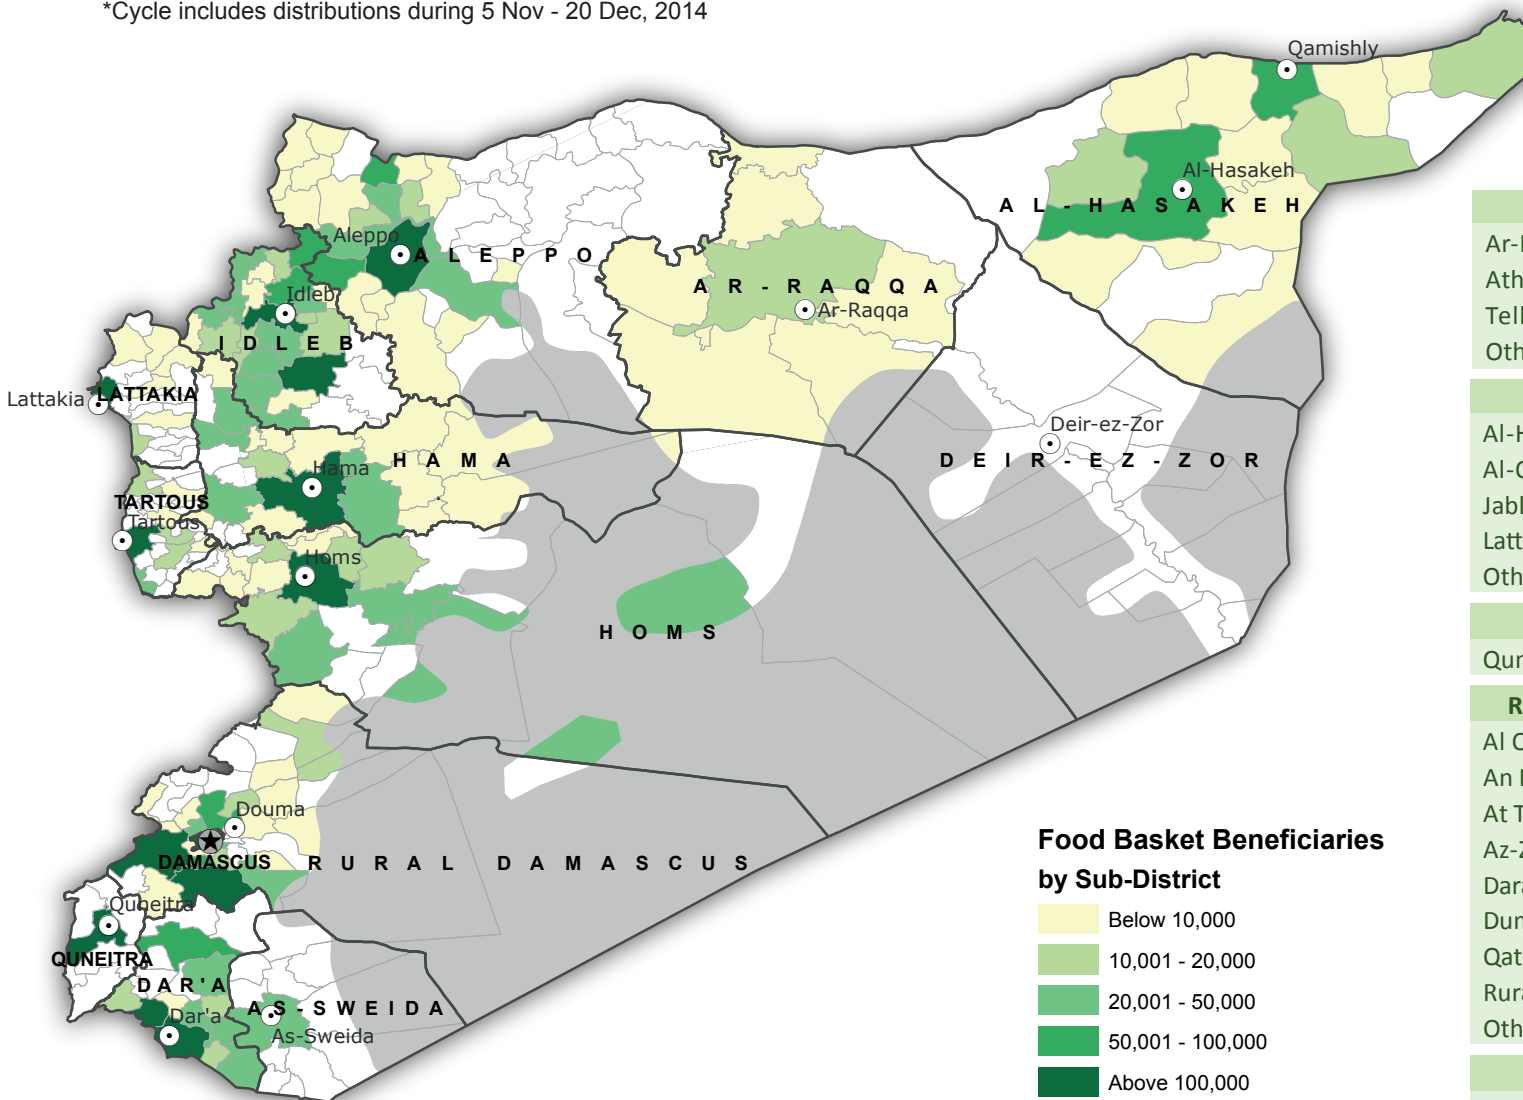

Syrian Arab Republic: Food Security Sector - Beneficiaries Reached with Food Basket (Nov- Cycle* - 2014)

This map has been produced by the Whole of Syria Food Security Sector and circulated under the NRG framework.

*Cycle includes distributions during 5 Nov - 20 Dec, 2014

Aleppo 1,141,883	
Afrin	10,692
Al Bab	200
As-Safira	49,050
A'zaz	129,498
Jebel Saman	926,193
Other*	26,250

Al-Hasakeh 181,575	
Al-Hasakeh	83,350
Al-Malikeyyeh	19,125
Quamishli	65,250
Ras Al Ain	3,000
Other*	10,850

As-Sweida 42,401	
As-Sweida	42,401

Damascus 575,838	
Damascus	575,838

Dar'a 654,520	
As-Sanamayn	74,985
Dar'a	526,410
Izra'	53,125

Hama 612,698	
As-Salamiyeh	31,290
As-Suqaylabiyah	64,155
Hama	390,198
Masyaf	46,455
Muhradah	16,890
Other*	63,710

Homs 705,675	
Al Makhrim	10,250
Al-Qusayr	10,500
Ar-Rastan	12,000
Homs	620,675
Tadmor	31,750
Tall Kalakh	14,500
Other*	6,000

Ar-Raqqa 36,730	
Ar-Raqqa	17,955
Ath-Thawrah	7,250
Tell Abiad	3,075
Other*	8,450

Lattakia 227,435	
Al-Haffa	11,750
Al-Qardaha	4,000
Jablah	10,840
Lattakia	199,095
Other*	1,750

Quneitra 125,930	
Quneitra	125,930

Rural Damascus 737,219	
Al Qutayfah	36,000
An Nabk	20,000
At Tall	78,465
Az-Zabdani	9,500
Darayya	73,829
Duma	46,557
Qatana	110,344
Rural Damascus	319,639
Other*	42,885

Tartous 237,725	
Banyas	23,000
Dreikish	15,000
Safita	28,650
Sheikh Badr	9,000
Tartous	146,075
Other*	16,000

Food Basket Beneficiaries by Sub-District

- Below 10,000
- 10,001 - 20,000
- 20,001 - 50,000
- 50,001 - 100,000
- Above 100,000

Total Beneficiaries: 6,081,572

Includes Food Basket Distribution from WFP, ICRC, UNRWA and 17 NGOs

Information visualized on this map represents data shared voluntarily by 18 organisations. Access and deliveries can vary considerably month by month depending on the dynamics of the conflict and other factors. Humanitarian reach within a sub-district does not necessarily imply full geographical coverage or coverage of all the needs in the sub-district. Number of beneficiaries may reflect different levels of food assistance received.

*For some locations information on the administrative unit (district and subdistrict) could not be identified and are therefore listed as "Other".

Idleb 801,943	
Al Ma'ra	176,185
Ariha	92,621
Harim	197,378
Idleb	243,088
Jisr-Ash-Shugur	90,296
Other*	2,375