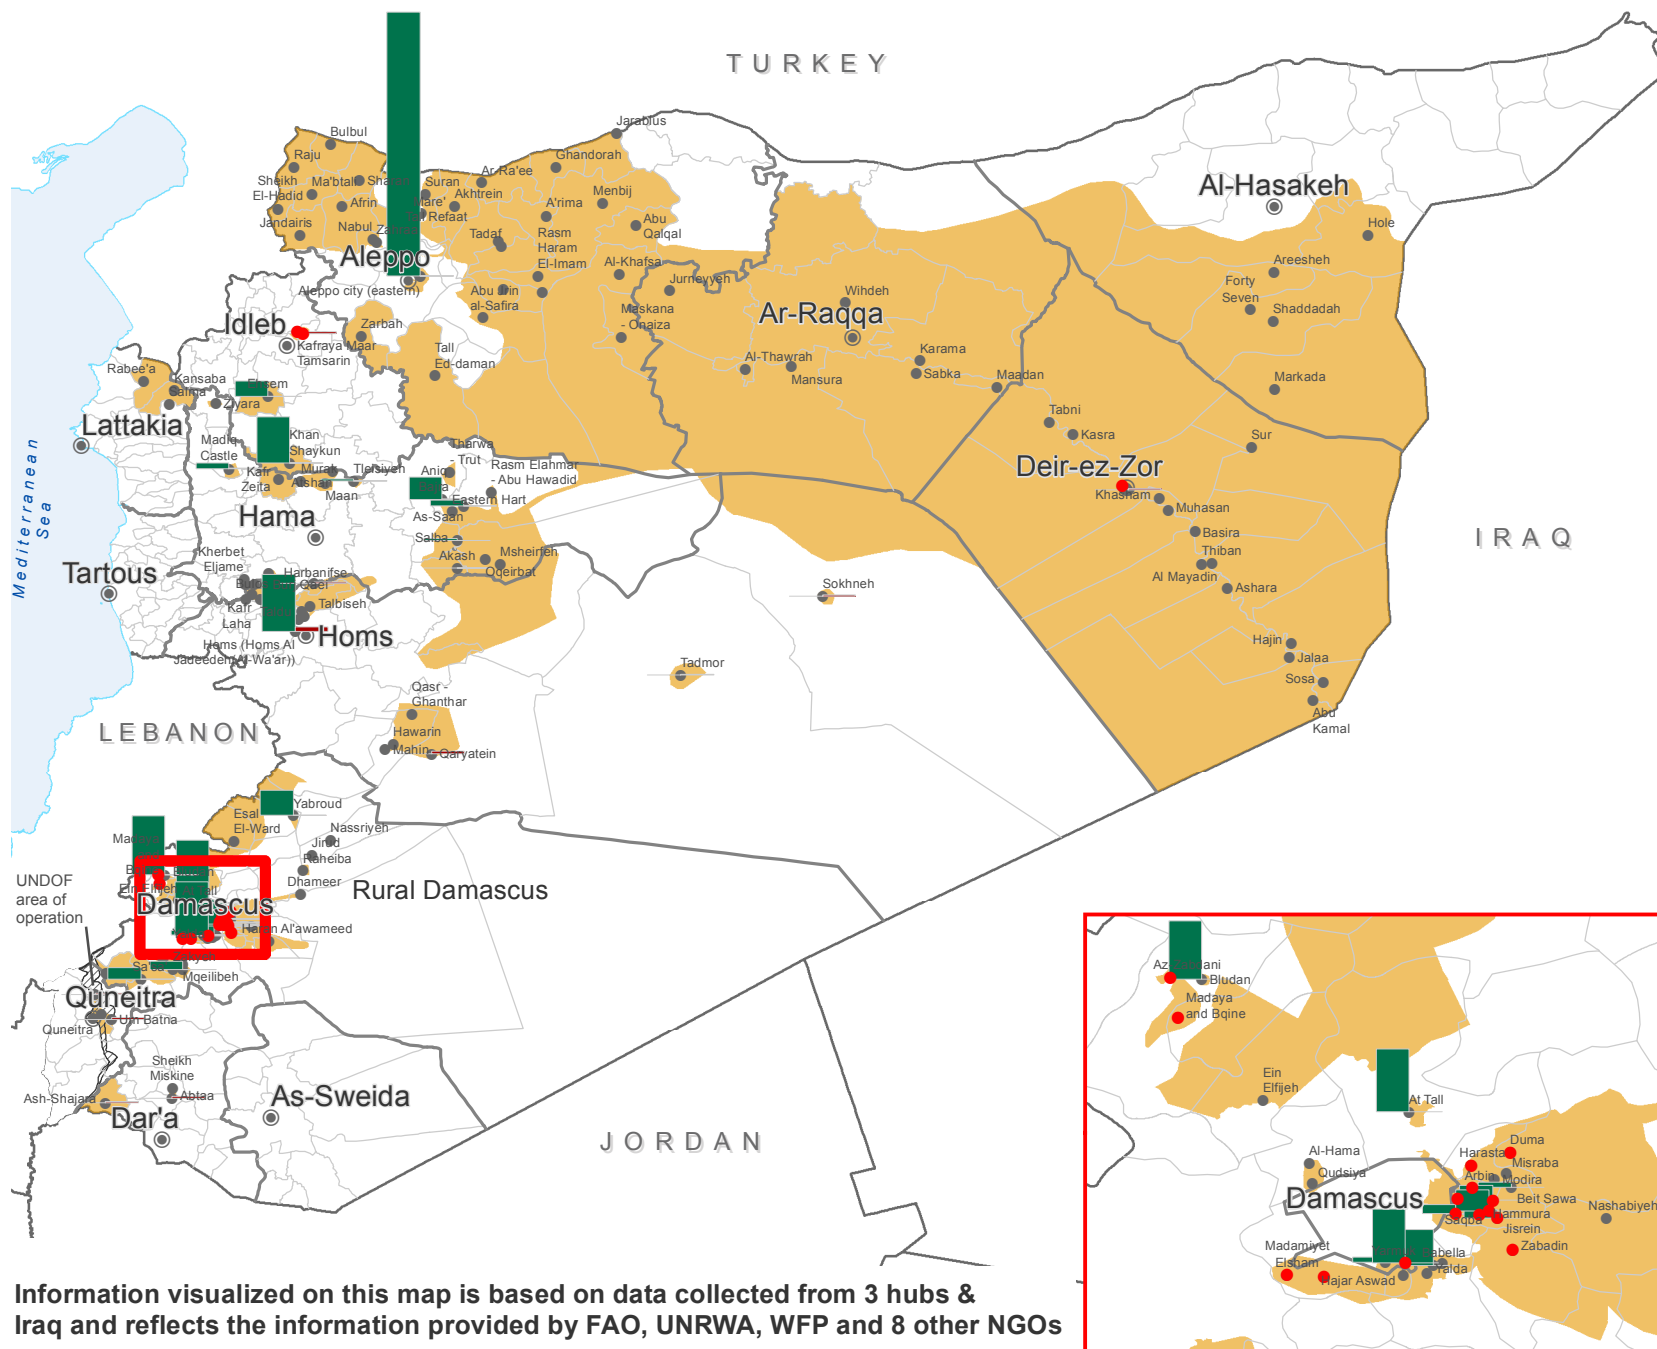

Syrian Arab Republic: Response in Hard to Reach and Besieged Areas - March 2016

This map reflects the number of people reached in OCHA defined Hard to reach locations with **Food Security and Livelihood Activities**

583,008
 Beneficiaries reached with food baskets, cash & voucher, bakery support or Ready to Eat Rations.

Food Beneficiaries by Area

458,835	124,173
Hard to Reach	Besieged

10,740
 Beneficiaries reached with animal treatment and backyard kit.

Livelihood Beneficiaries by Area

9,900	840
Hard to Reach	Besieged

Legend

- Besieged Location
- Hard to Reach Location
- ⊙ Governorate Capital

- Food Assistance
- Livelihood
- OCHA defined HTR areas
- UNDOF Administered Area

Disclaimer: The boundaries and names shown and the designations used on this map do not imply official endorsement.

Information visualized on this map is based on data collected from 3 hubs & Iraq and reflects the information provided by FAO, UNRWA, WFP and 8 other NGOs