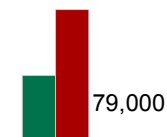

583,008
 Beneficiaries reached with food baskets, cash & voucher, bakery support or Ready to Eat Rations.

Food Beneficiaries by Area

458,835	124,173
Hard to Reach	Besieged

10,740
 Beneficiaries reached with animal treatment and backyard kit.

Livelihood Beneficiaries by Area

9,900	840
Hard to Reach	Besieged

Legend

- Besieged Location
- Hard to Reach Location
- ⊙ Governorate Capital

- Food Assistance
- Livelihood
- OCHA defined HTR areas
- UNDOF Administered Area