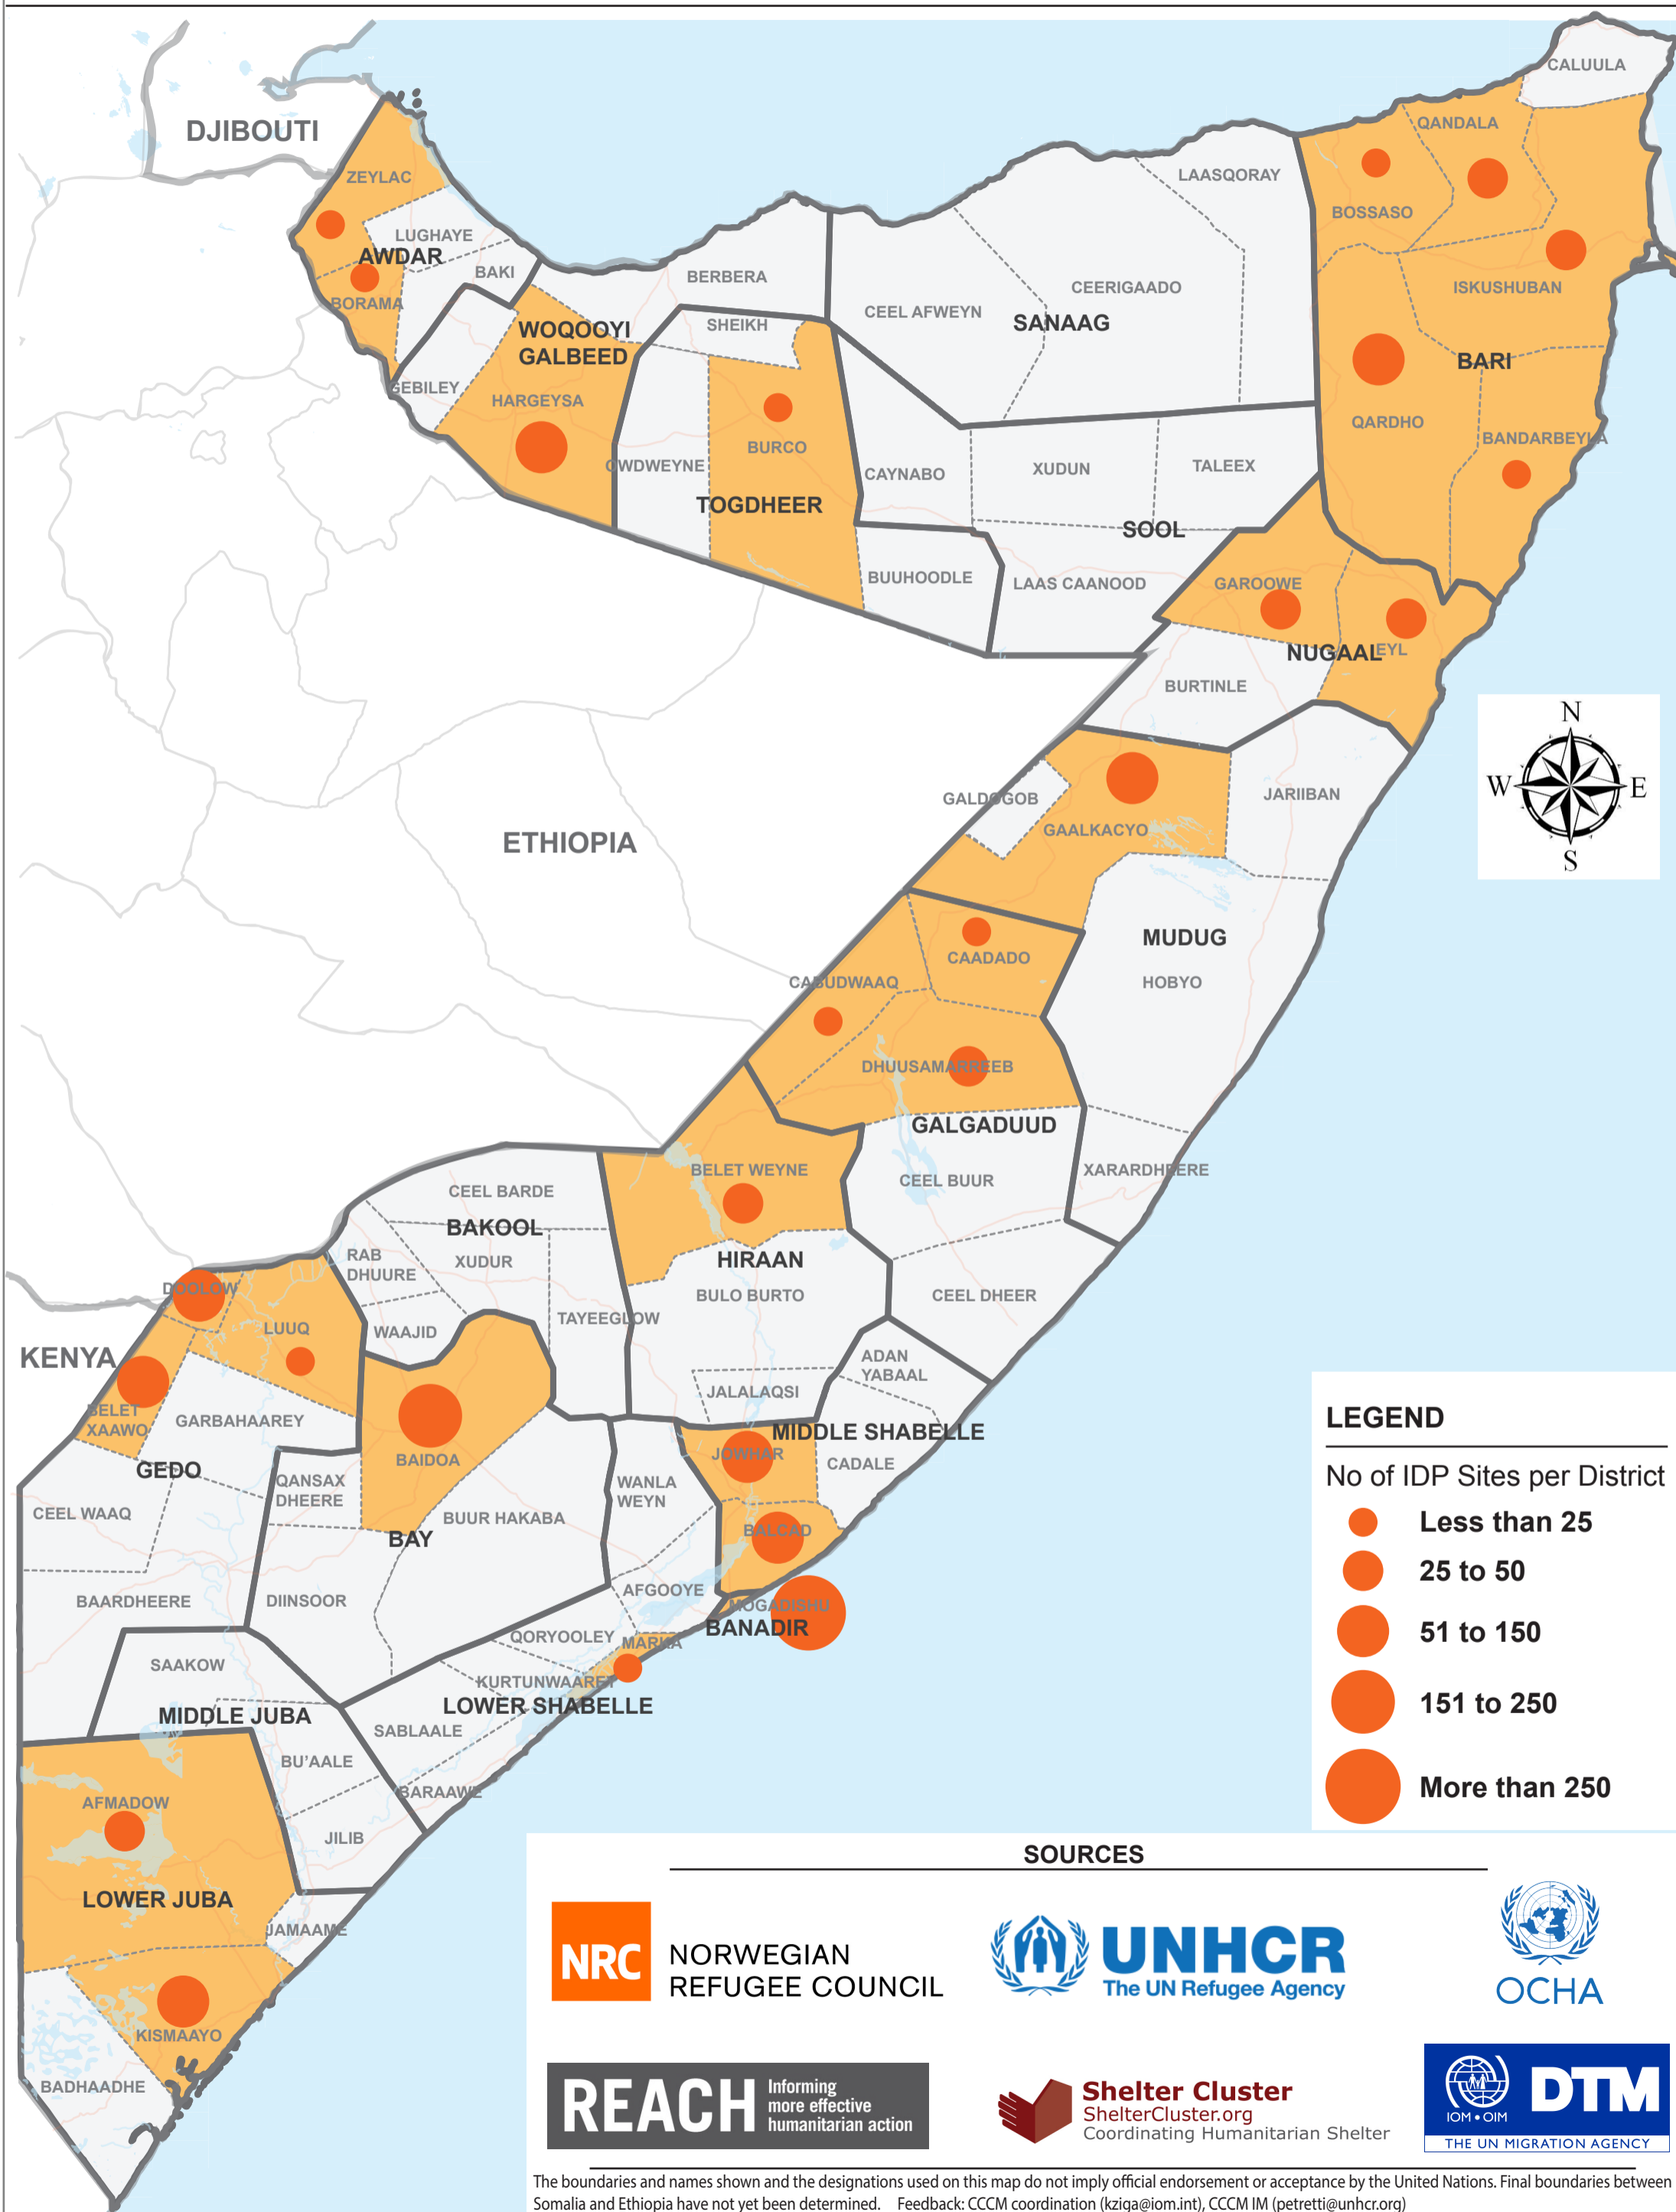

ASSESSED DISTRICTS WITH IDPS SITES

SOMALIA

LEGEND

No of IDP Sites per District

-  Less than 25
-  25 to 50
-  51 to 150
-  151 to 250
-  More than 250

SOURCES

The boundaries and names shown and the designations used on this map do not imply official endorsement or acceptance by the United Nations. Final boundaries between Somalia and Ethiopia have not yet been determined. Feedback: CCCM coordination (kziga@iom.int), CCCM IM (petretti@unhcr.org)