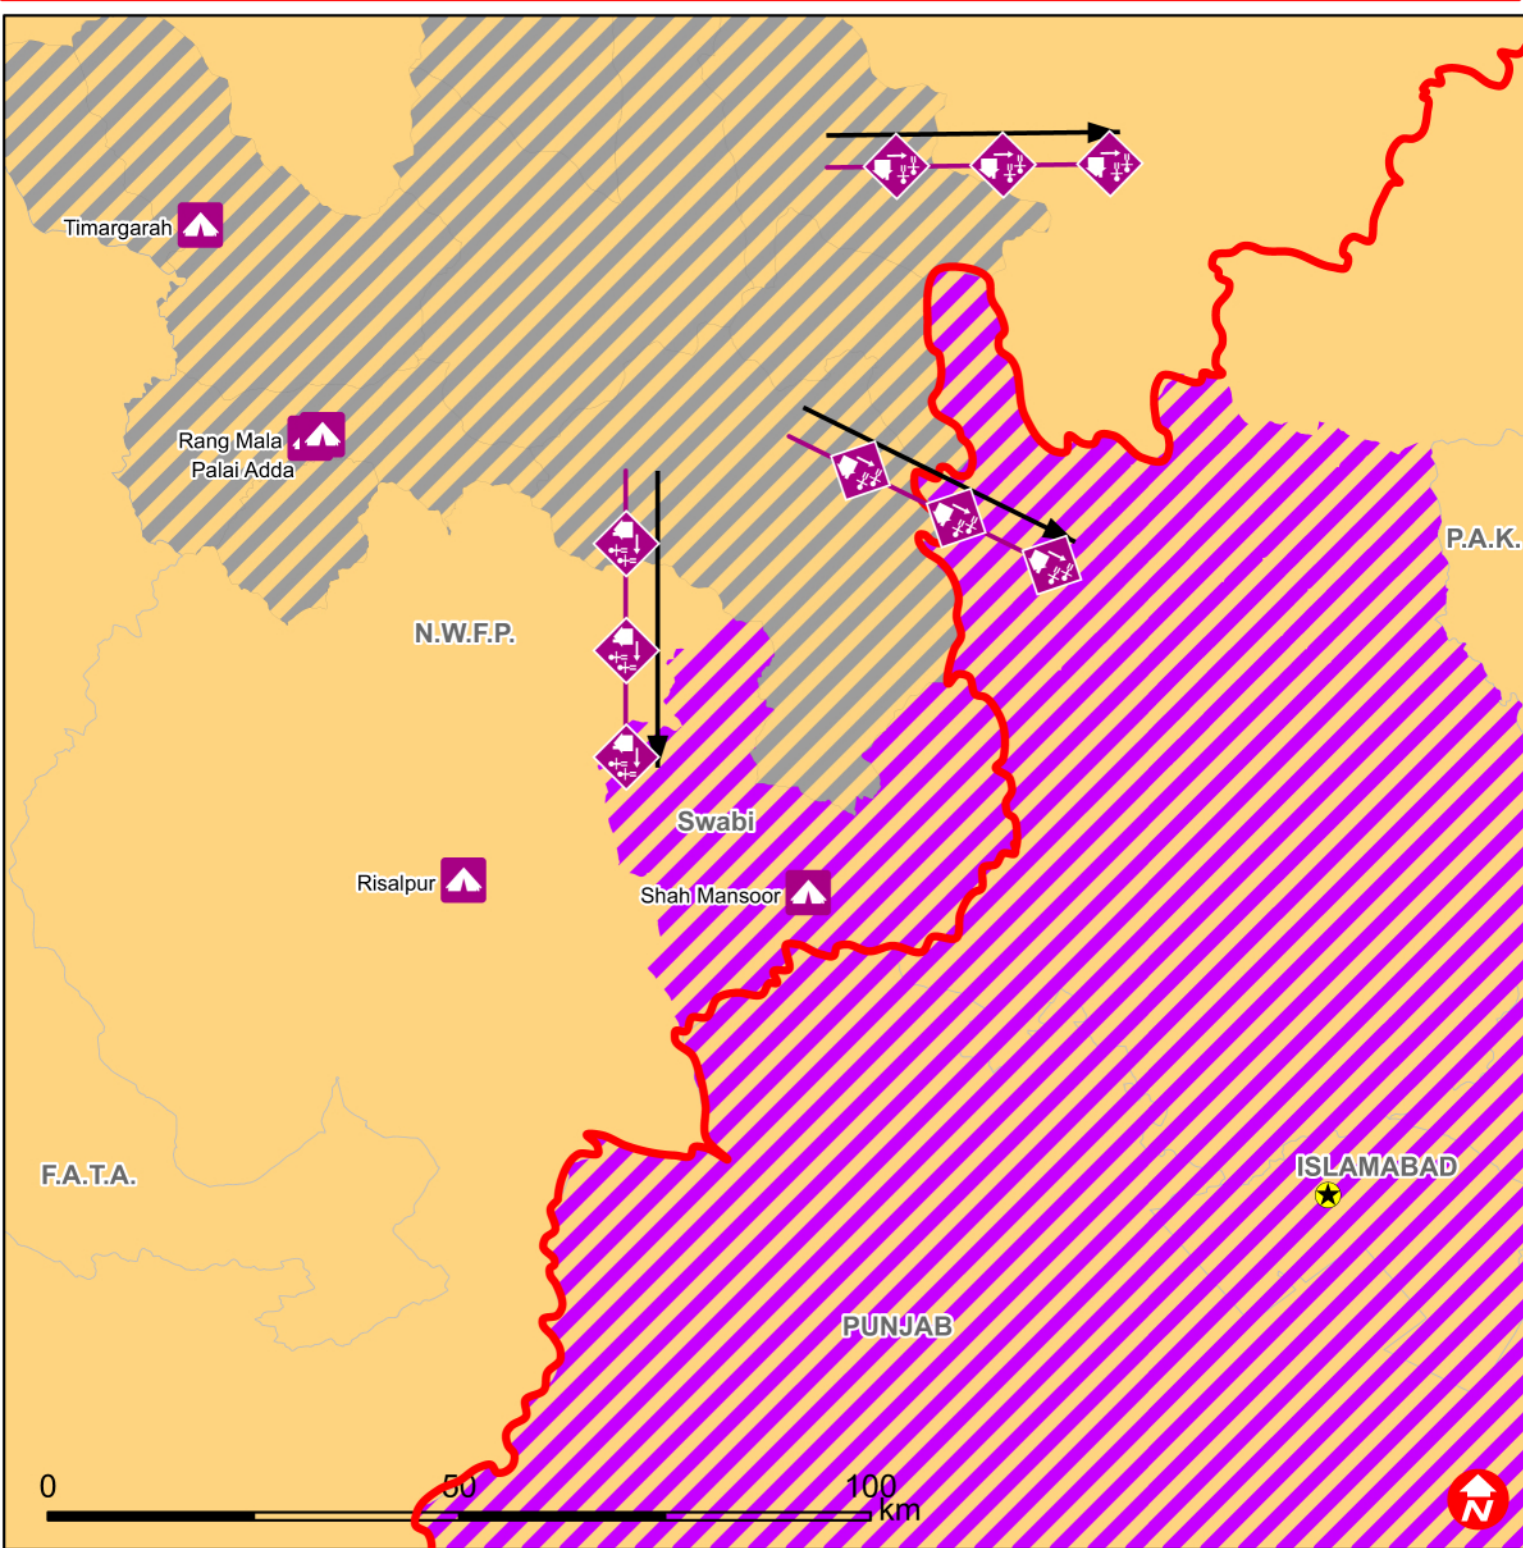

# Pakistan: Population movement

-  PRCS/ICRC managed IDP camps
-  Military operations taking place
-  Operations area for PRCS/IFRC
-  Population movements
-  Demarcation of NWFP

The maps used do not imply the expression of any opinion on the part of the International Federation of the Red Cross and Red Crescent Societies or National Societies concerning the legal status of a territory or of its authorities.  
 Map data sources: ESRI, DEVINFO, HIC, International Federation - MDRPK00IDP.mxd