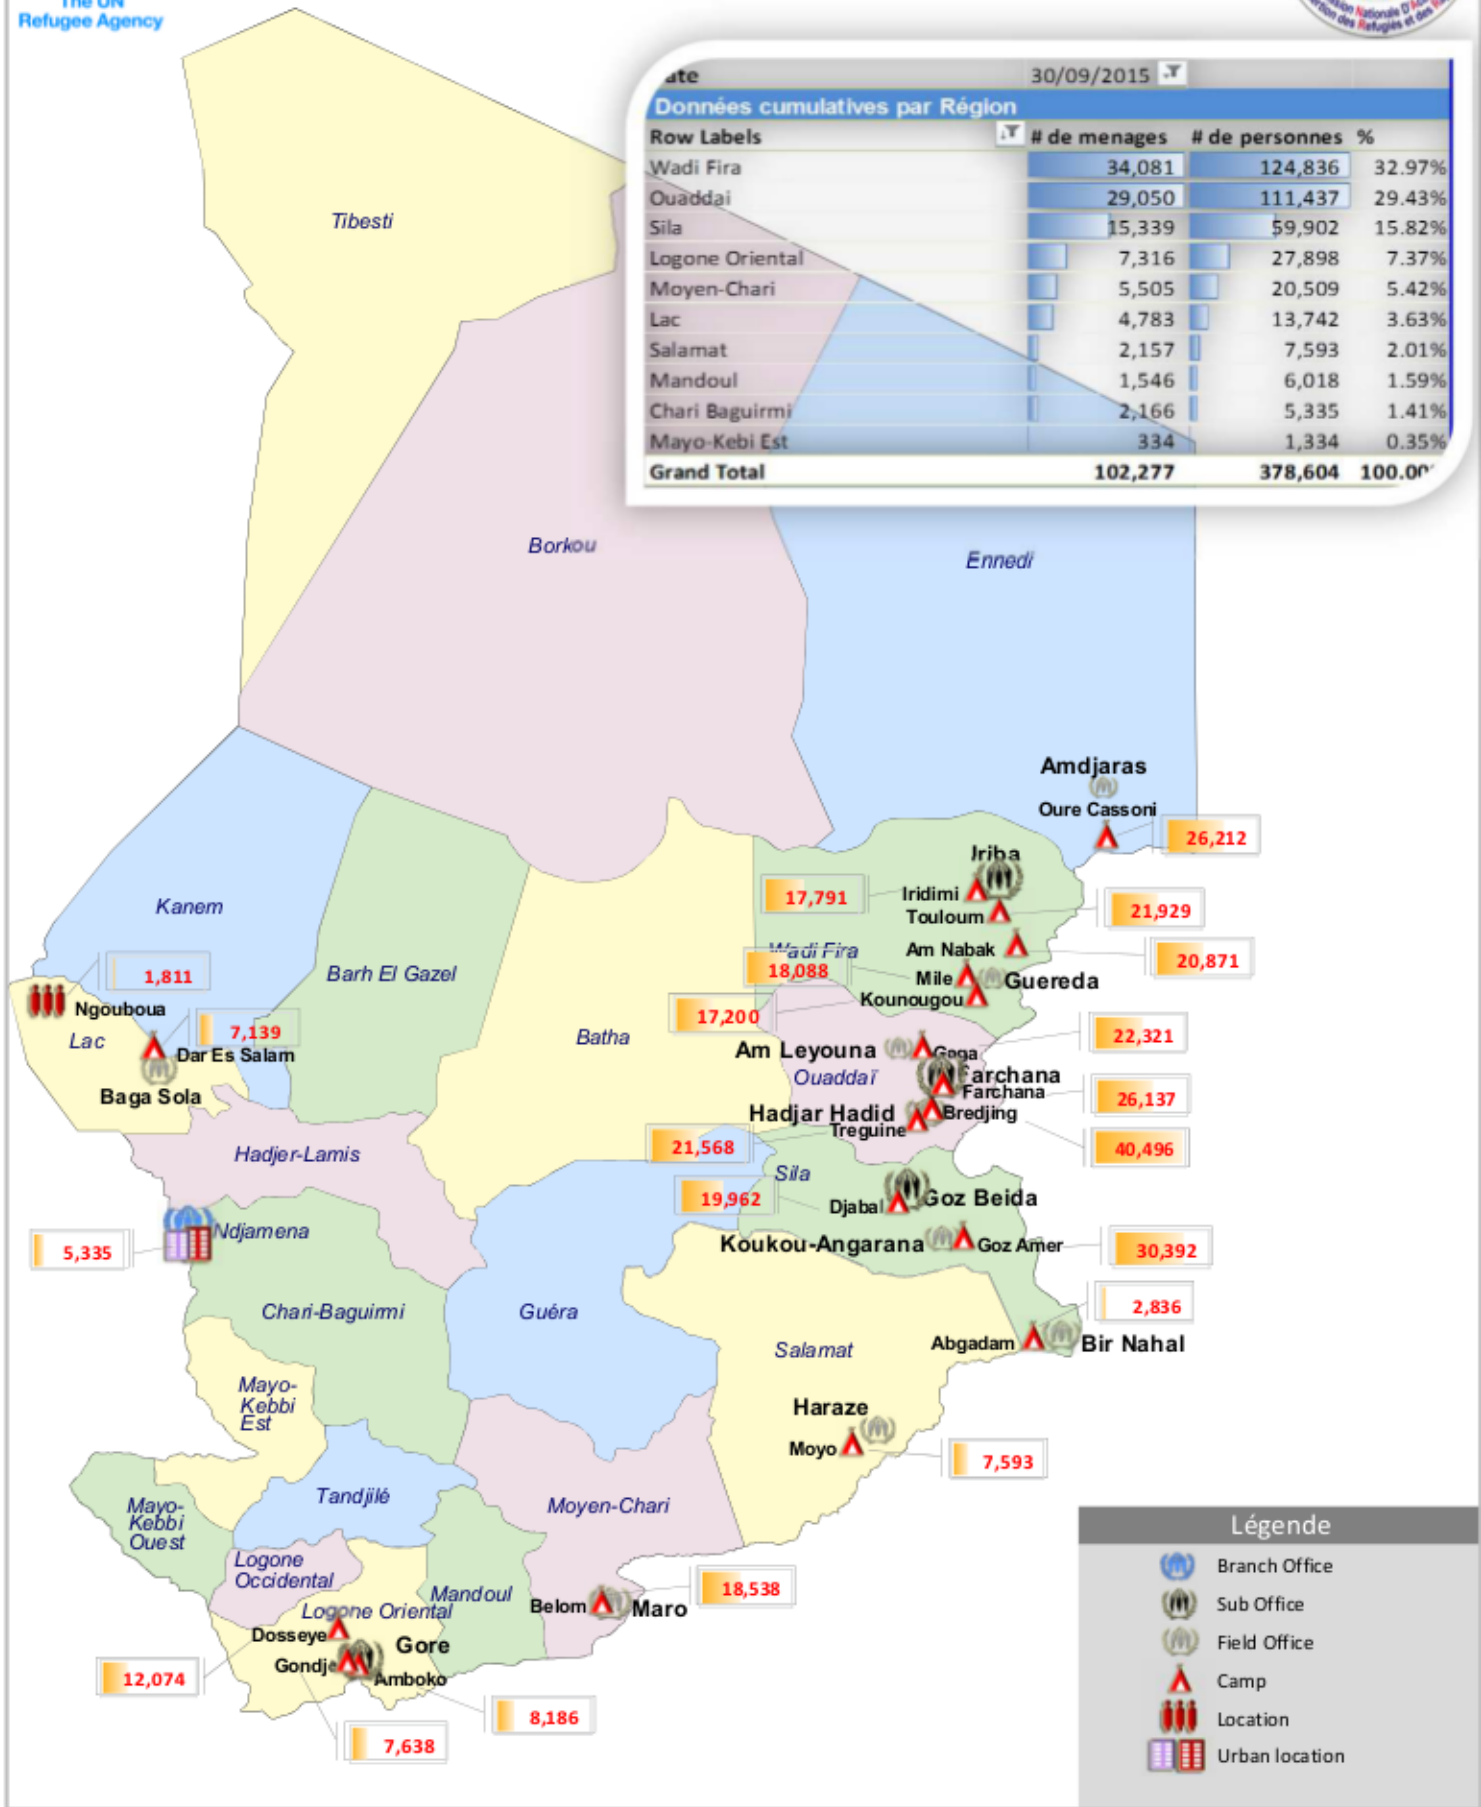

Date: 30/09/2015

Données cumulatives par Région

Row Labels	# de menages	# de personnes	%
Wadi Fira	34,081	124,836	32.97%
Ouaddai	29,050	111,437	29.43%
Sila	15,339	59,902	15.82%
Logone Oriental	7,316	27,898	7.37%
Moyen-Chari	5,505	20,509	5.42%
Lac	4,783	13,742	3.63%
Salamat	2,157	7,593	2.01%
Mandoul	1,546	6,018	1.59%
Chari Baguirmi	2,166	5,335	1.41%
Mayo-Kebi Est	334	1,334	0.35%
Grand Total	102,277	378,604	100.00%

Légende

- Branch Office
- Sub Office
- Field Office
- Camp
- Location
- Urban location