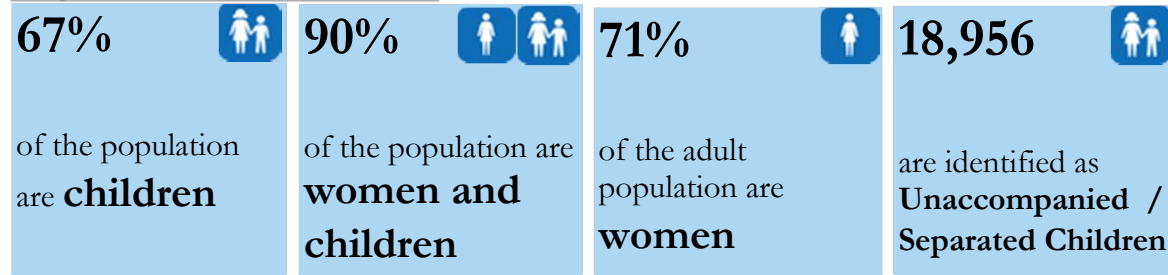

Key Statistics

Arrivals Transfer Statistics