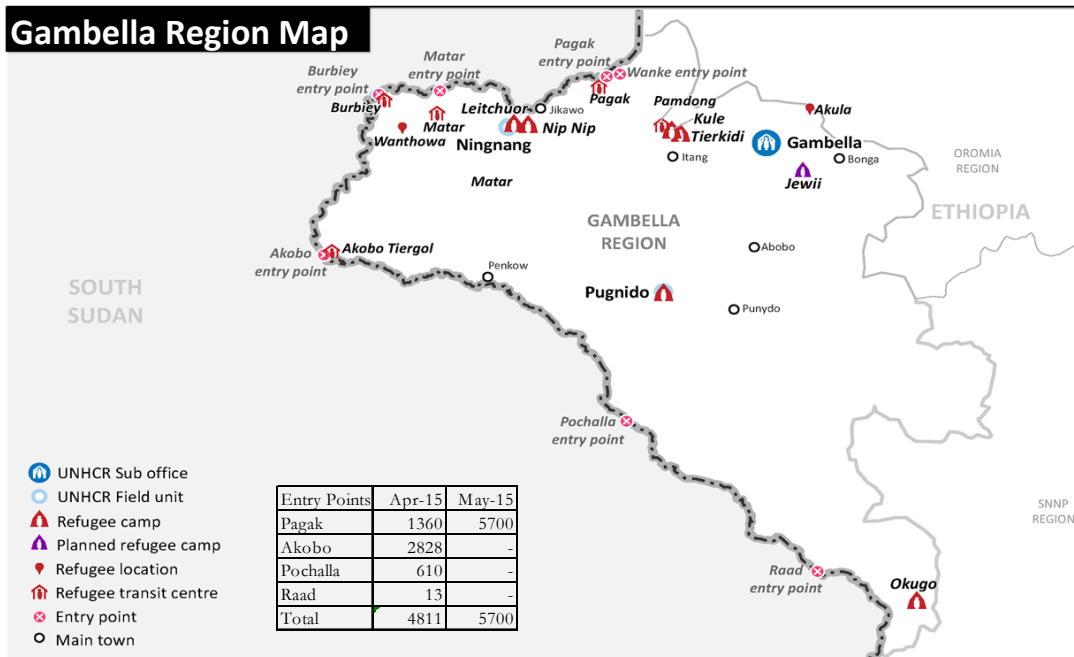

# South Sudanese new arrivals in Gambella - Post 15<sup>th</sup> December 2013 (as of 15-May-2015)

## Gambella Region Map

**TOTAL ARRIVALS**

**205,127 \***

persons

**AVERAGE ARRIVALS per day since start of 2014**

**411**

persons

**AVERAGE ARRIVALS per day since last week**

## Arrivals Transfer Statistics

\*- This figure does not include the old caseload of 58,135 South Sudanese refugees registered pre 15th December 2013 [Breakdown: Pugnido = 44,024; Okugo = 4,111, Wanthowa- estimated 10,000]

\*\*\* - The figure includes 32115 refugees in Leitchuor and Nip Nip refugee camps are being relocated to new locations due to flooding concerns.