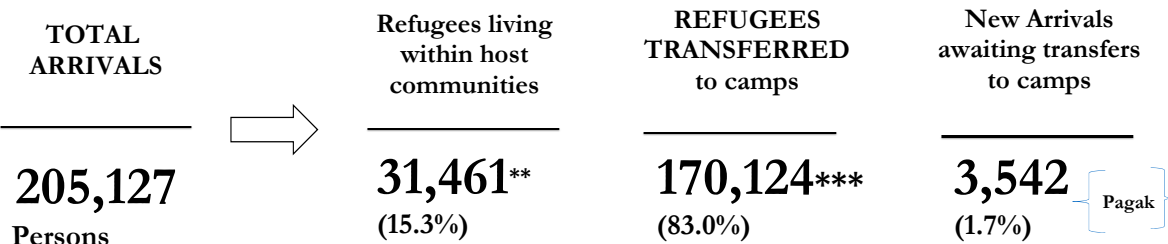

*- This figure does not include the old caseload of 58,135 South Sudanese refugees registered pre 15th December 2013 [Breakdown: Pugnido = 44,024; Okugo = 4,111, Wanthowa- estimated 10,000]

In addition to 205127 South Sudanese refugees in Gambella region, there are 8,978 refugees at the camps in Assosa [Breakdown: Pre 15th Dec 2013 = 6,161; Post 15th Dec 2013 = 2,817]

** - This figure does not include the old caseload of 10,000 South Sudanese refugees living in Wanthowa Woreda who arrived pre-15 December 2013.

*** - The figure includes 32115 refugees in Leitchuor and Nip Nip refugee camps are being relocated to new locations due to flooding concerns.