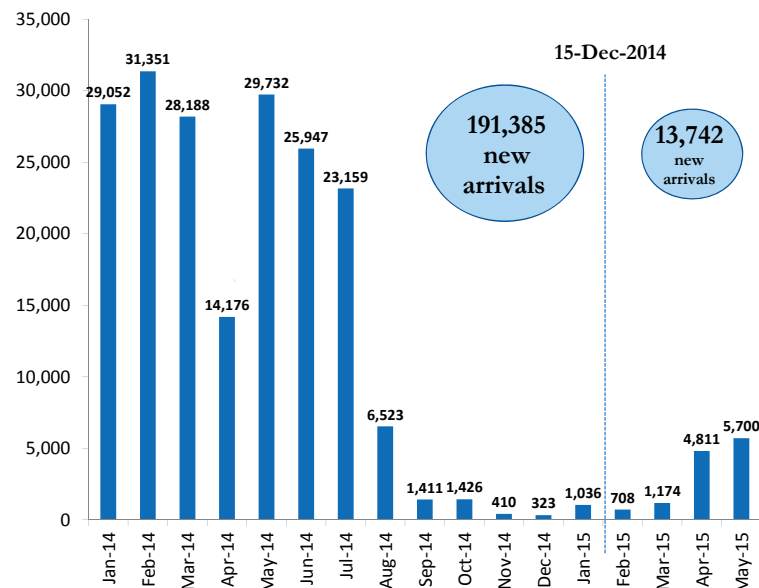

# South Sudanese new arrivals in Gambella - Post 15<sup>th</sup> December 2013 (as of 15-May-2015)

## Gambella Region Map

**TOTAL ARRIVALS**

**205,127 \***

persons

**AVERAGE ARRIVALS per day since start of 2014**

**411**

persons

**AVERAGE ARRIVALS per day since last week**

**431**

persons

## Arrivals by Month