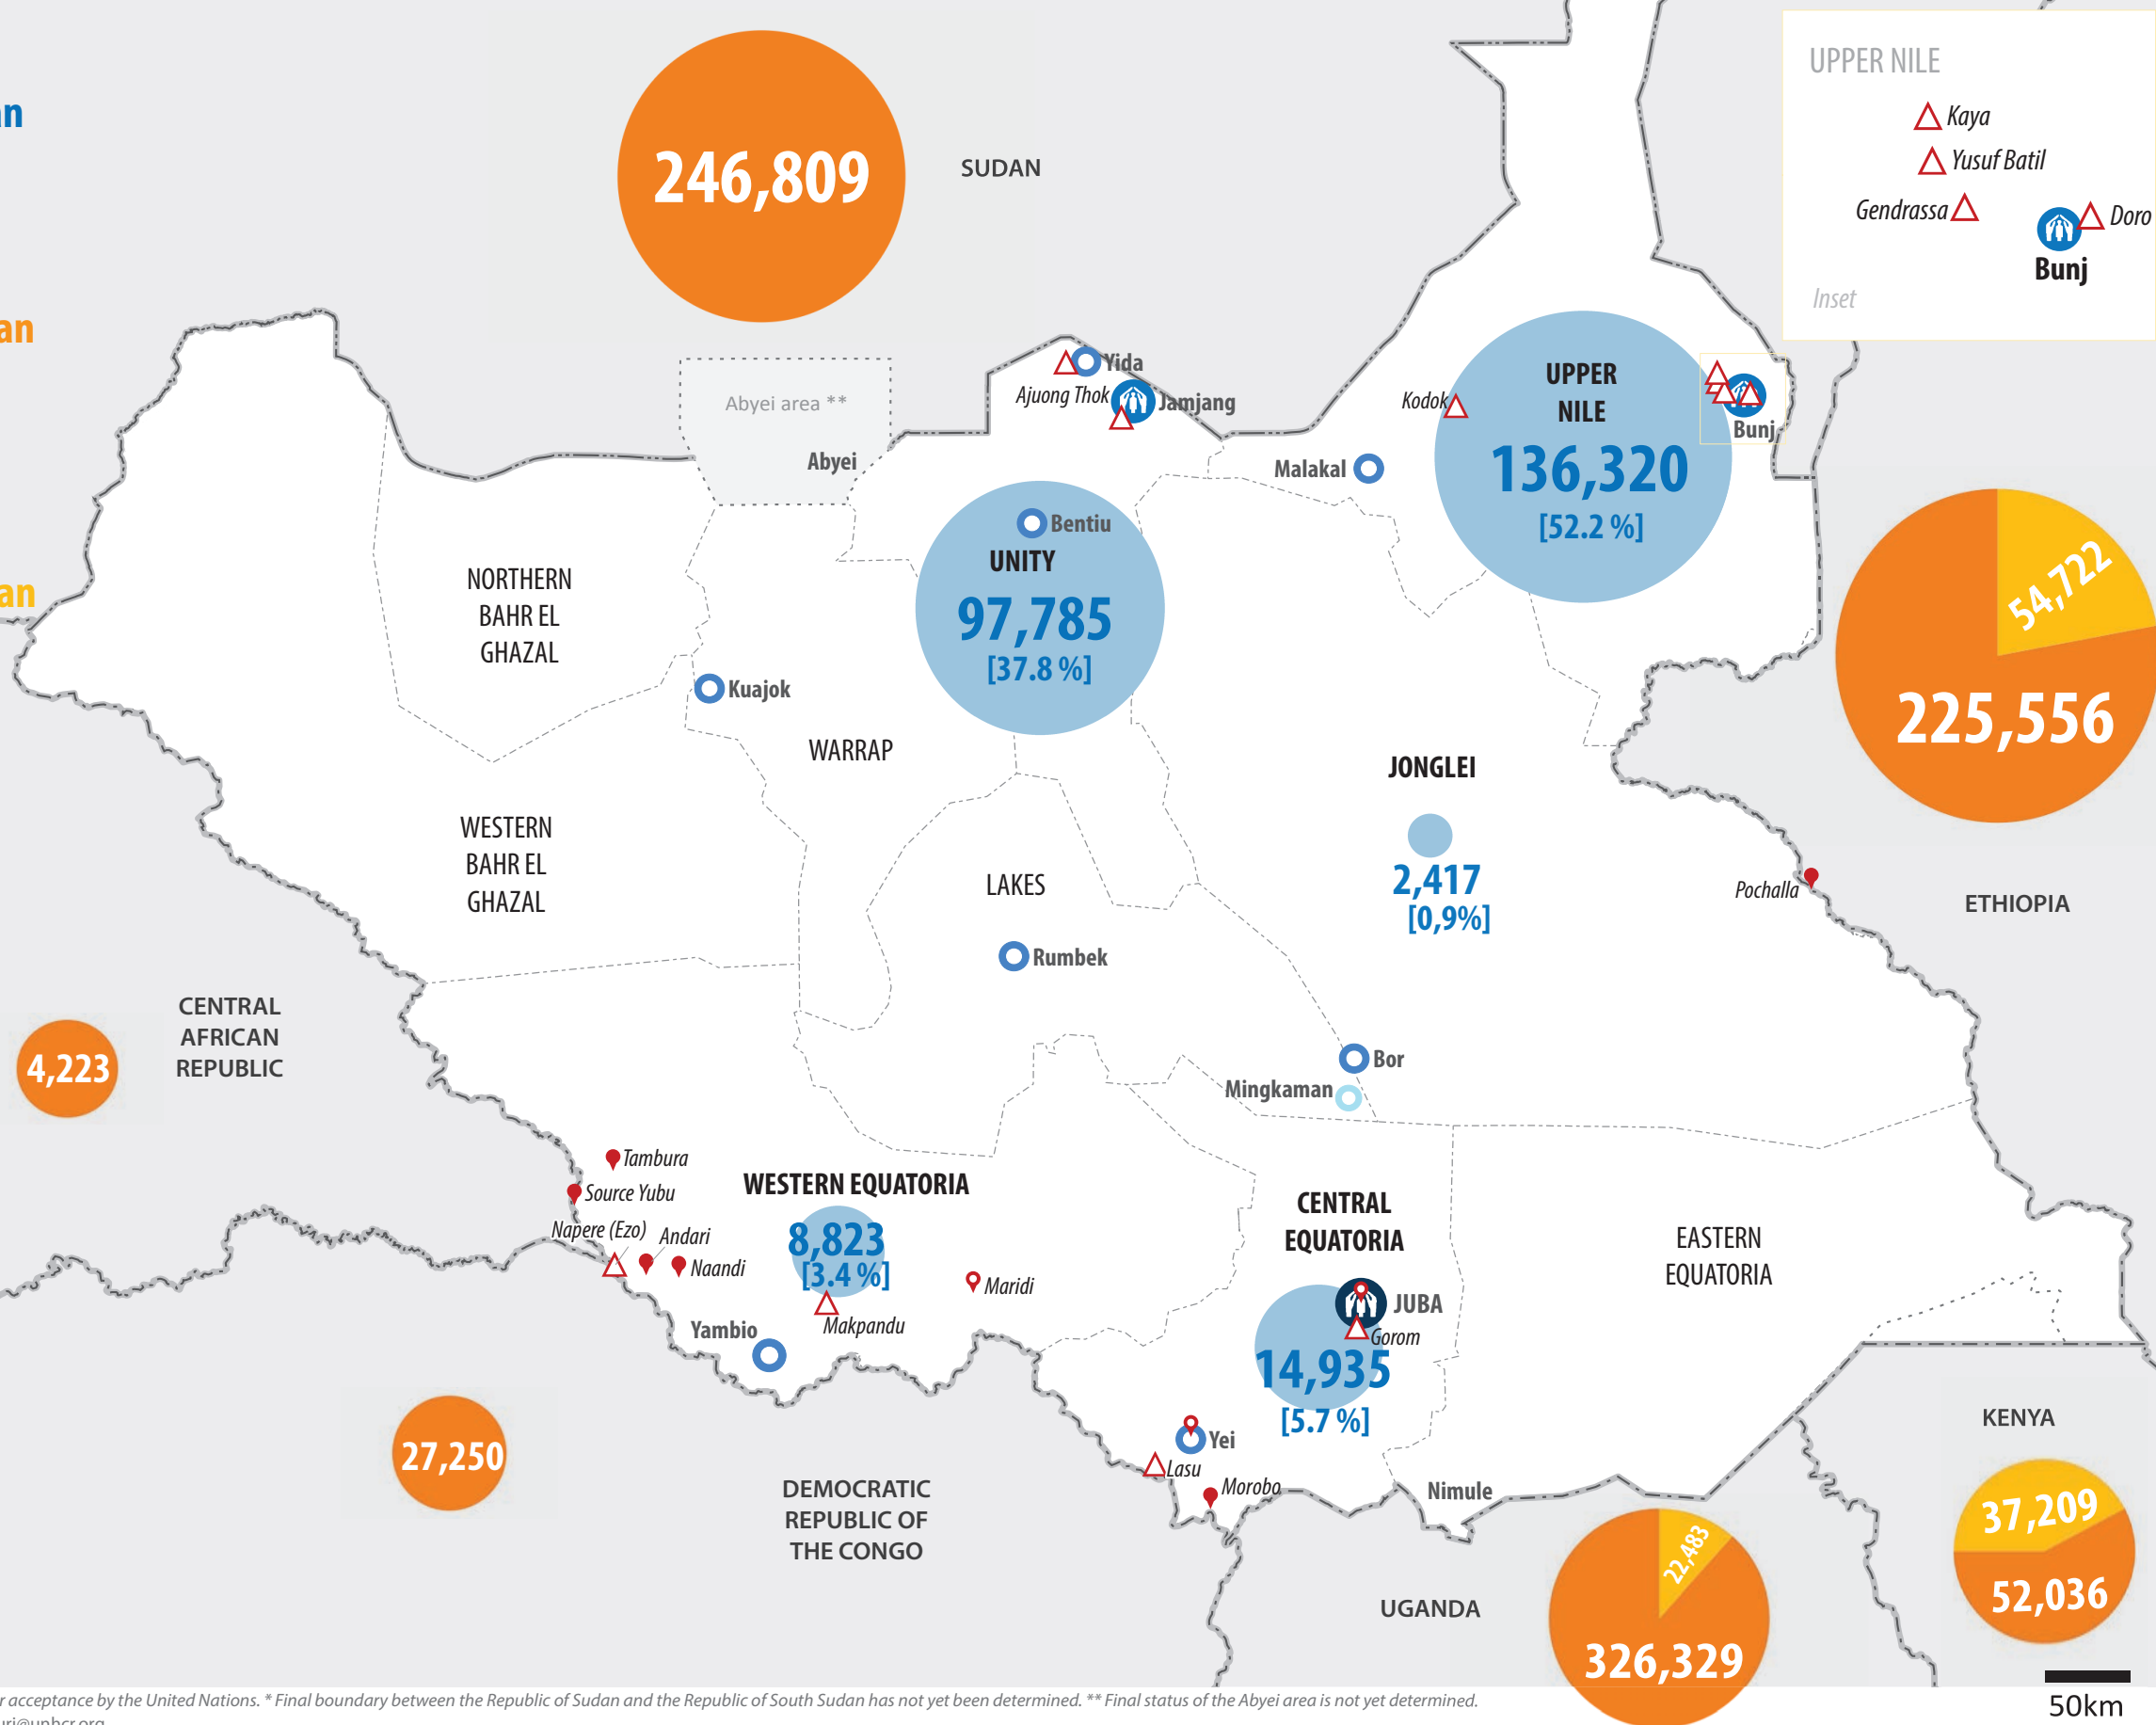

261,280
total refugees residing in South Sudan

882,203
refugees originating from South Sudan
post 15 Dec 2013

114,414
refugees originating from South Sudan
pre 15 Dec 2013

- UNHCR Country Office
- UNHCR Sub Office
- UNHCR Field Office
- UNHCR Field Unit
- Refugee settlement
- Refugee location
- Urban refugee location
- International boundary
- Undetermined boundary*
- State boundary

The boundaries and names shown and the designations used on this map do not imply official endorsement or acceptance by the United Nations. * Final boundary between the Republic of Sudan and the Republic of South Sudan has not yet been determined. ** Final status of the Abyei area is not yet determined.
 Creation date: 10 September 2016 Sources: UNHCR, UNCS, UNDP Feedback: UNHCR South Sudan | nuri@unhcr.org