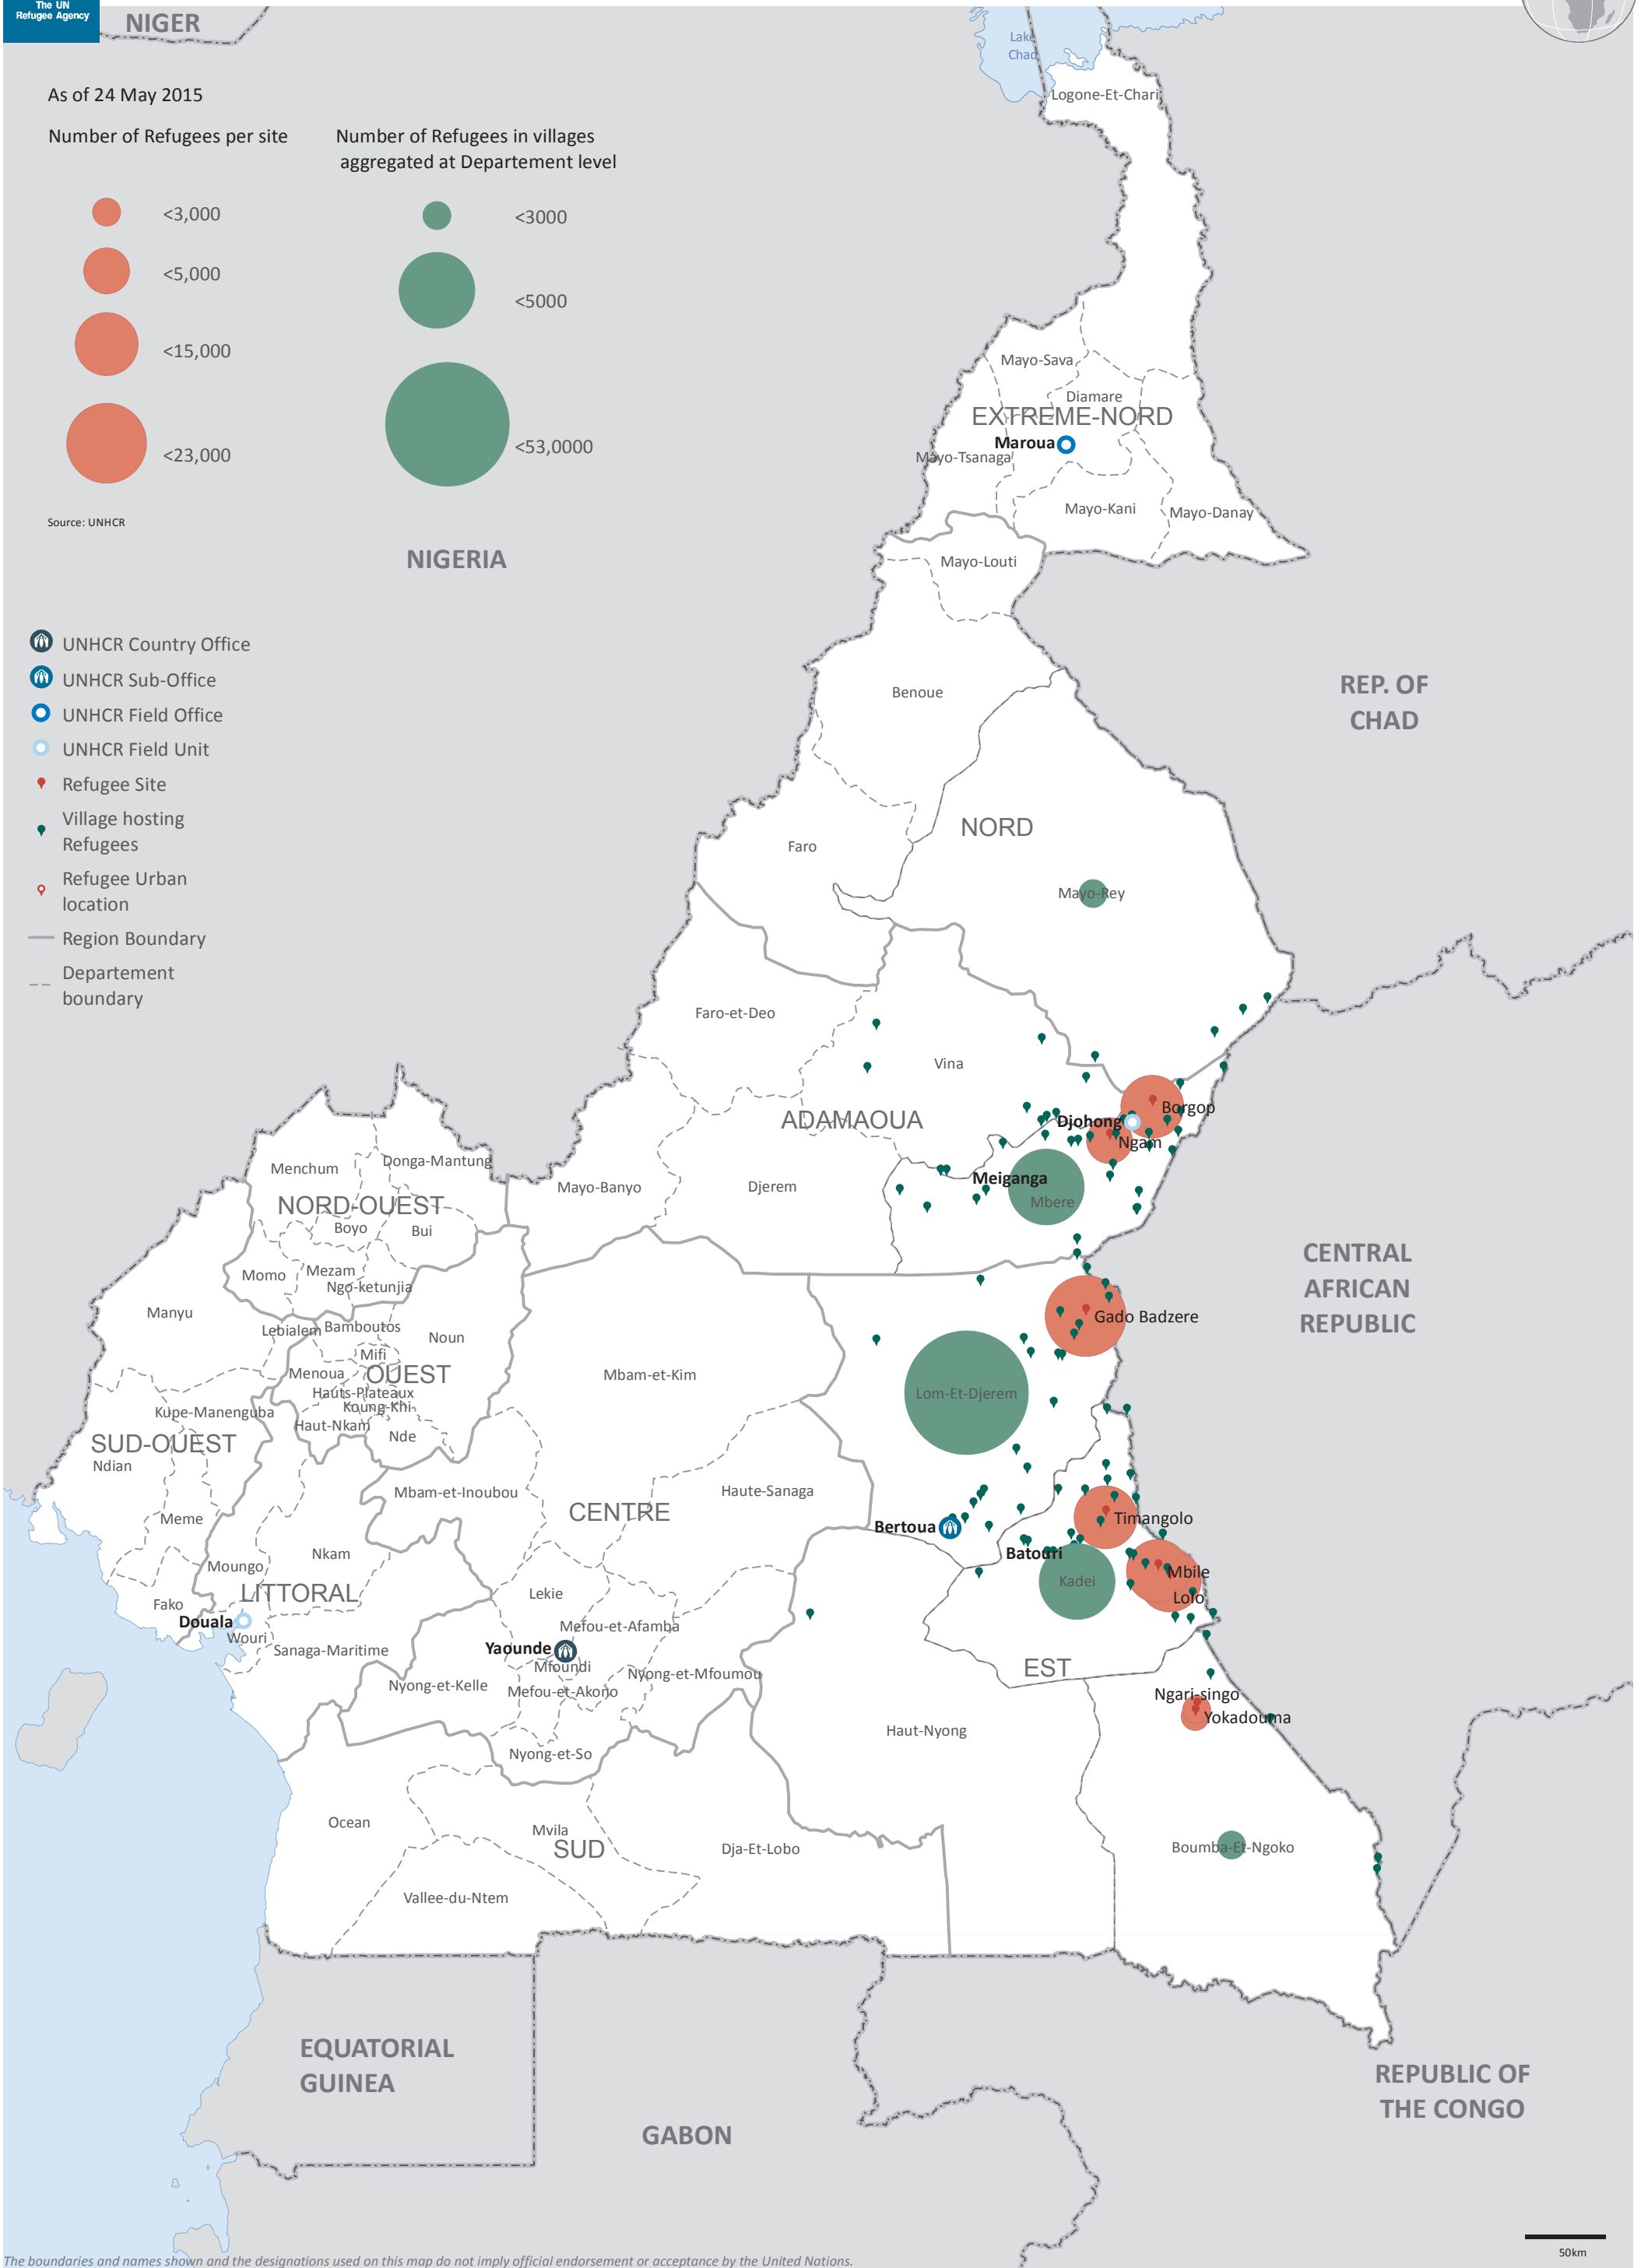

As of 24 May 2015

Number of Refugees per site      Number of Refugees in villages aggregated at Departement level

Source: UNHCR

- UNHCR Country Office
- UNHCR Sub-Office
- UNHCR Field Office
- UNHCR Field Unit
- Refugee Site
- Village hosting Refugees
- Refugee Urban location
- Region Boundary
- Departement boundary

The boundaries and names shown and the designations used on this map do not imply official endorsement or acceptance by the United Nations.

50km