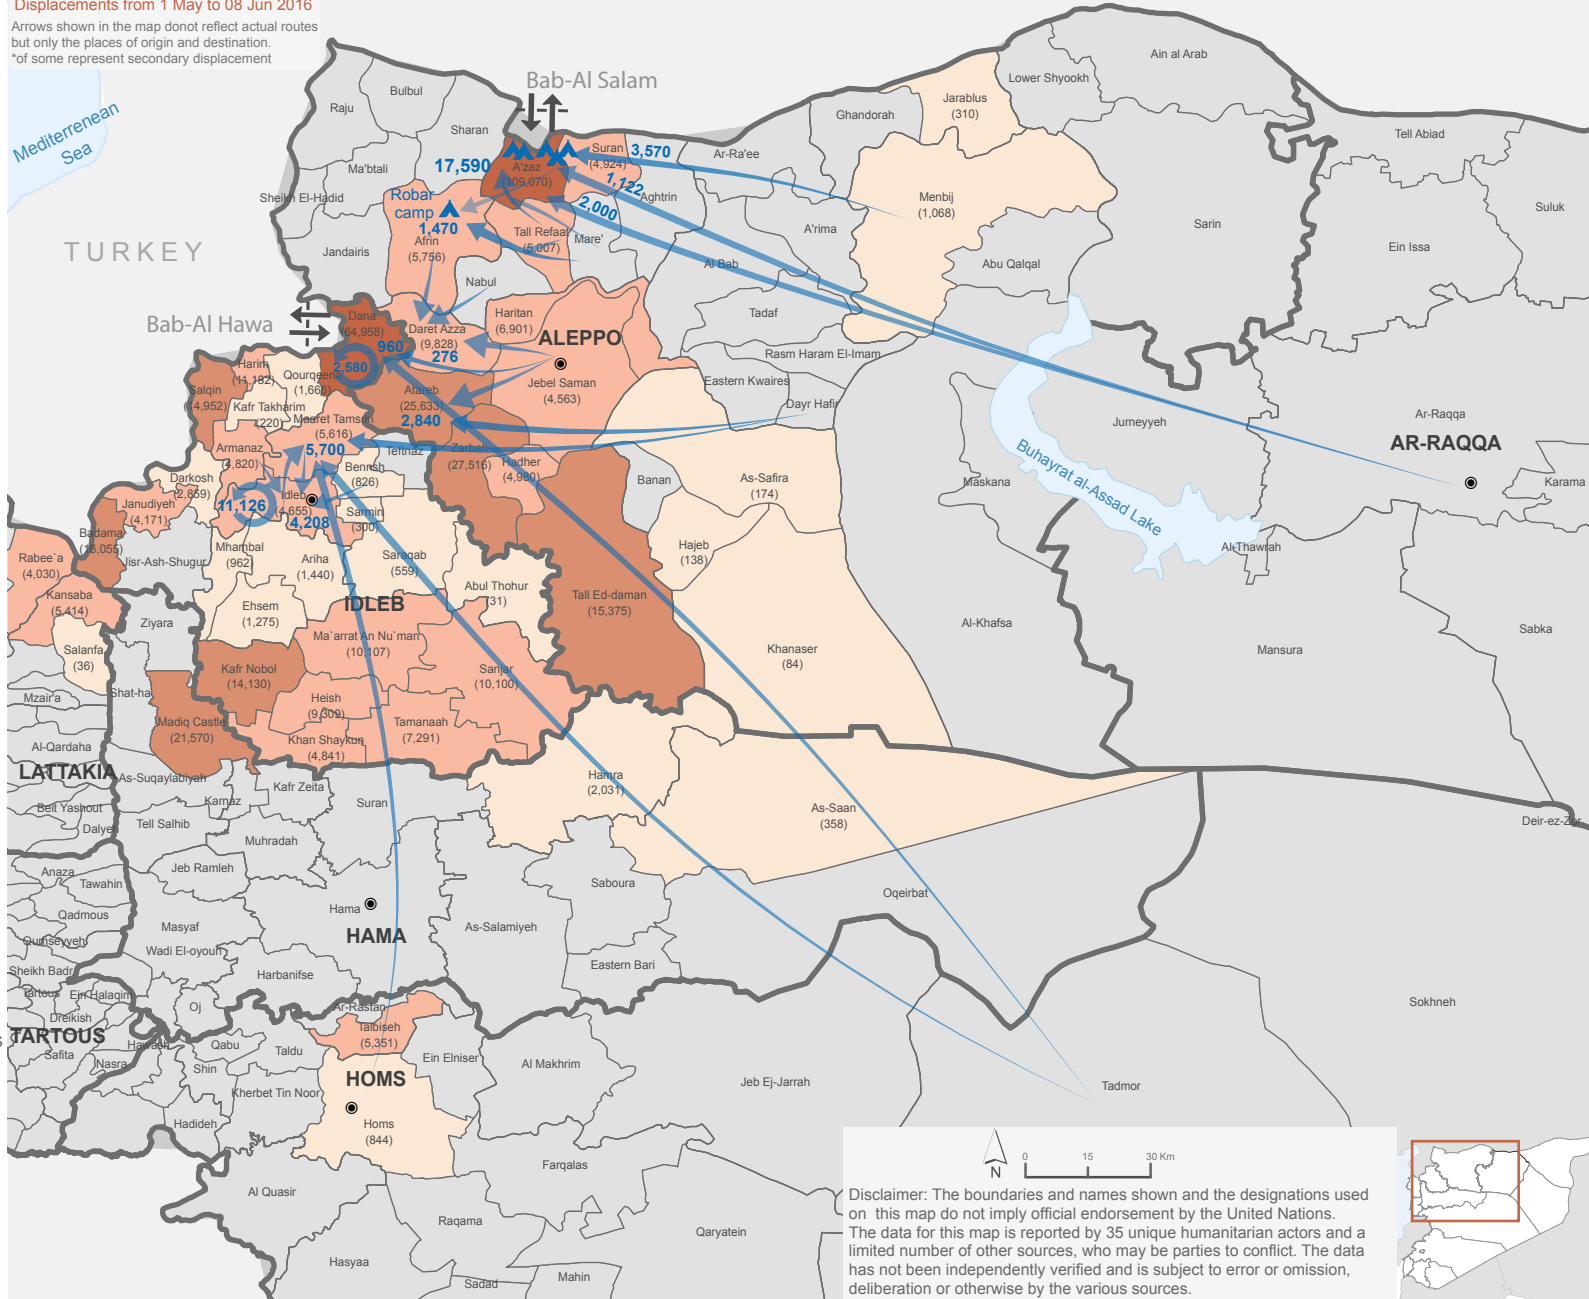

Syrian Arab Republic (Northern Governorates): Displacements snapshot from 1 Sep 2015 to 08 Jun 2016

Number of cluster member organizations reported to this map is 35

506,728

Total reported displacements since HNO 2015¹

Northern Syria Governorates
(reported displacements since 1 Sep 2015)

Aleppo: 250,195*

Hama: 23,959*

Homs: 6,195*

Idleb: 216,899*

Lattakia: 9,480*

*Displacements reported after HNO might be multiple displacements of the same IDPs. Displacements are 'To' the respective governorates.

¹Displacements before September are included in the HNO est. IDPs

Legend

Reported displacements to sub-district between 1 Sep 2015 - 31 Apr 2016

- Governorate capital
- Intl. border entry points
- IDP sites/settlements
- Governorate boundary
- Sub-district boundary
- New displacements reported in May & Jun 2016

XXXX
(x,xxx)
Name of sub-district
(# of displacements from Sep'15-30Apr'16)

53,442*
Reported displacements
Displacements from 1 May to 08 Jun 2016
Arrows shown in the map don't reflect actual routes but only the places of origin and destination.
¹of some represent secondary displacement