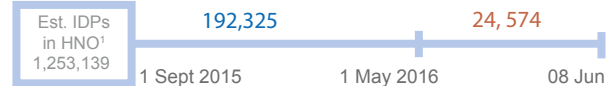

Northern Syria Governorates
(reported displacements since 1 Sep 2015)

Aleppo: 250,195*

Hama: 23,959*

Homs: 6,195*

Idleb: 216,899*

Lattakia: 9,480*

*Displacements reported after HNO might be multiple displacements of the same IDPs. Displacements are 'To' the respective governorates.

¹Displacements before September are included in the HNO est. IDPs

Legend

Reported displacements to sub-district between 1 Sep 2015 - 31 Apr 2016

- Governorate capital
- Intl. border entry points
- IDP sites/settlements
- Governorate boundary
- Sub-district boundary
- New displacements reported in May & Jun 2016