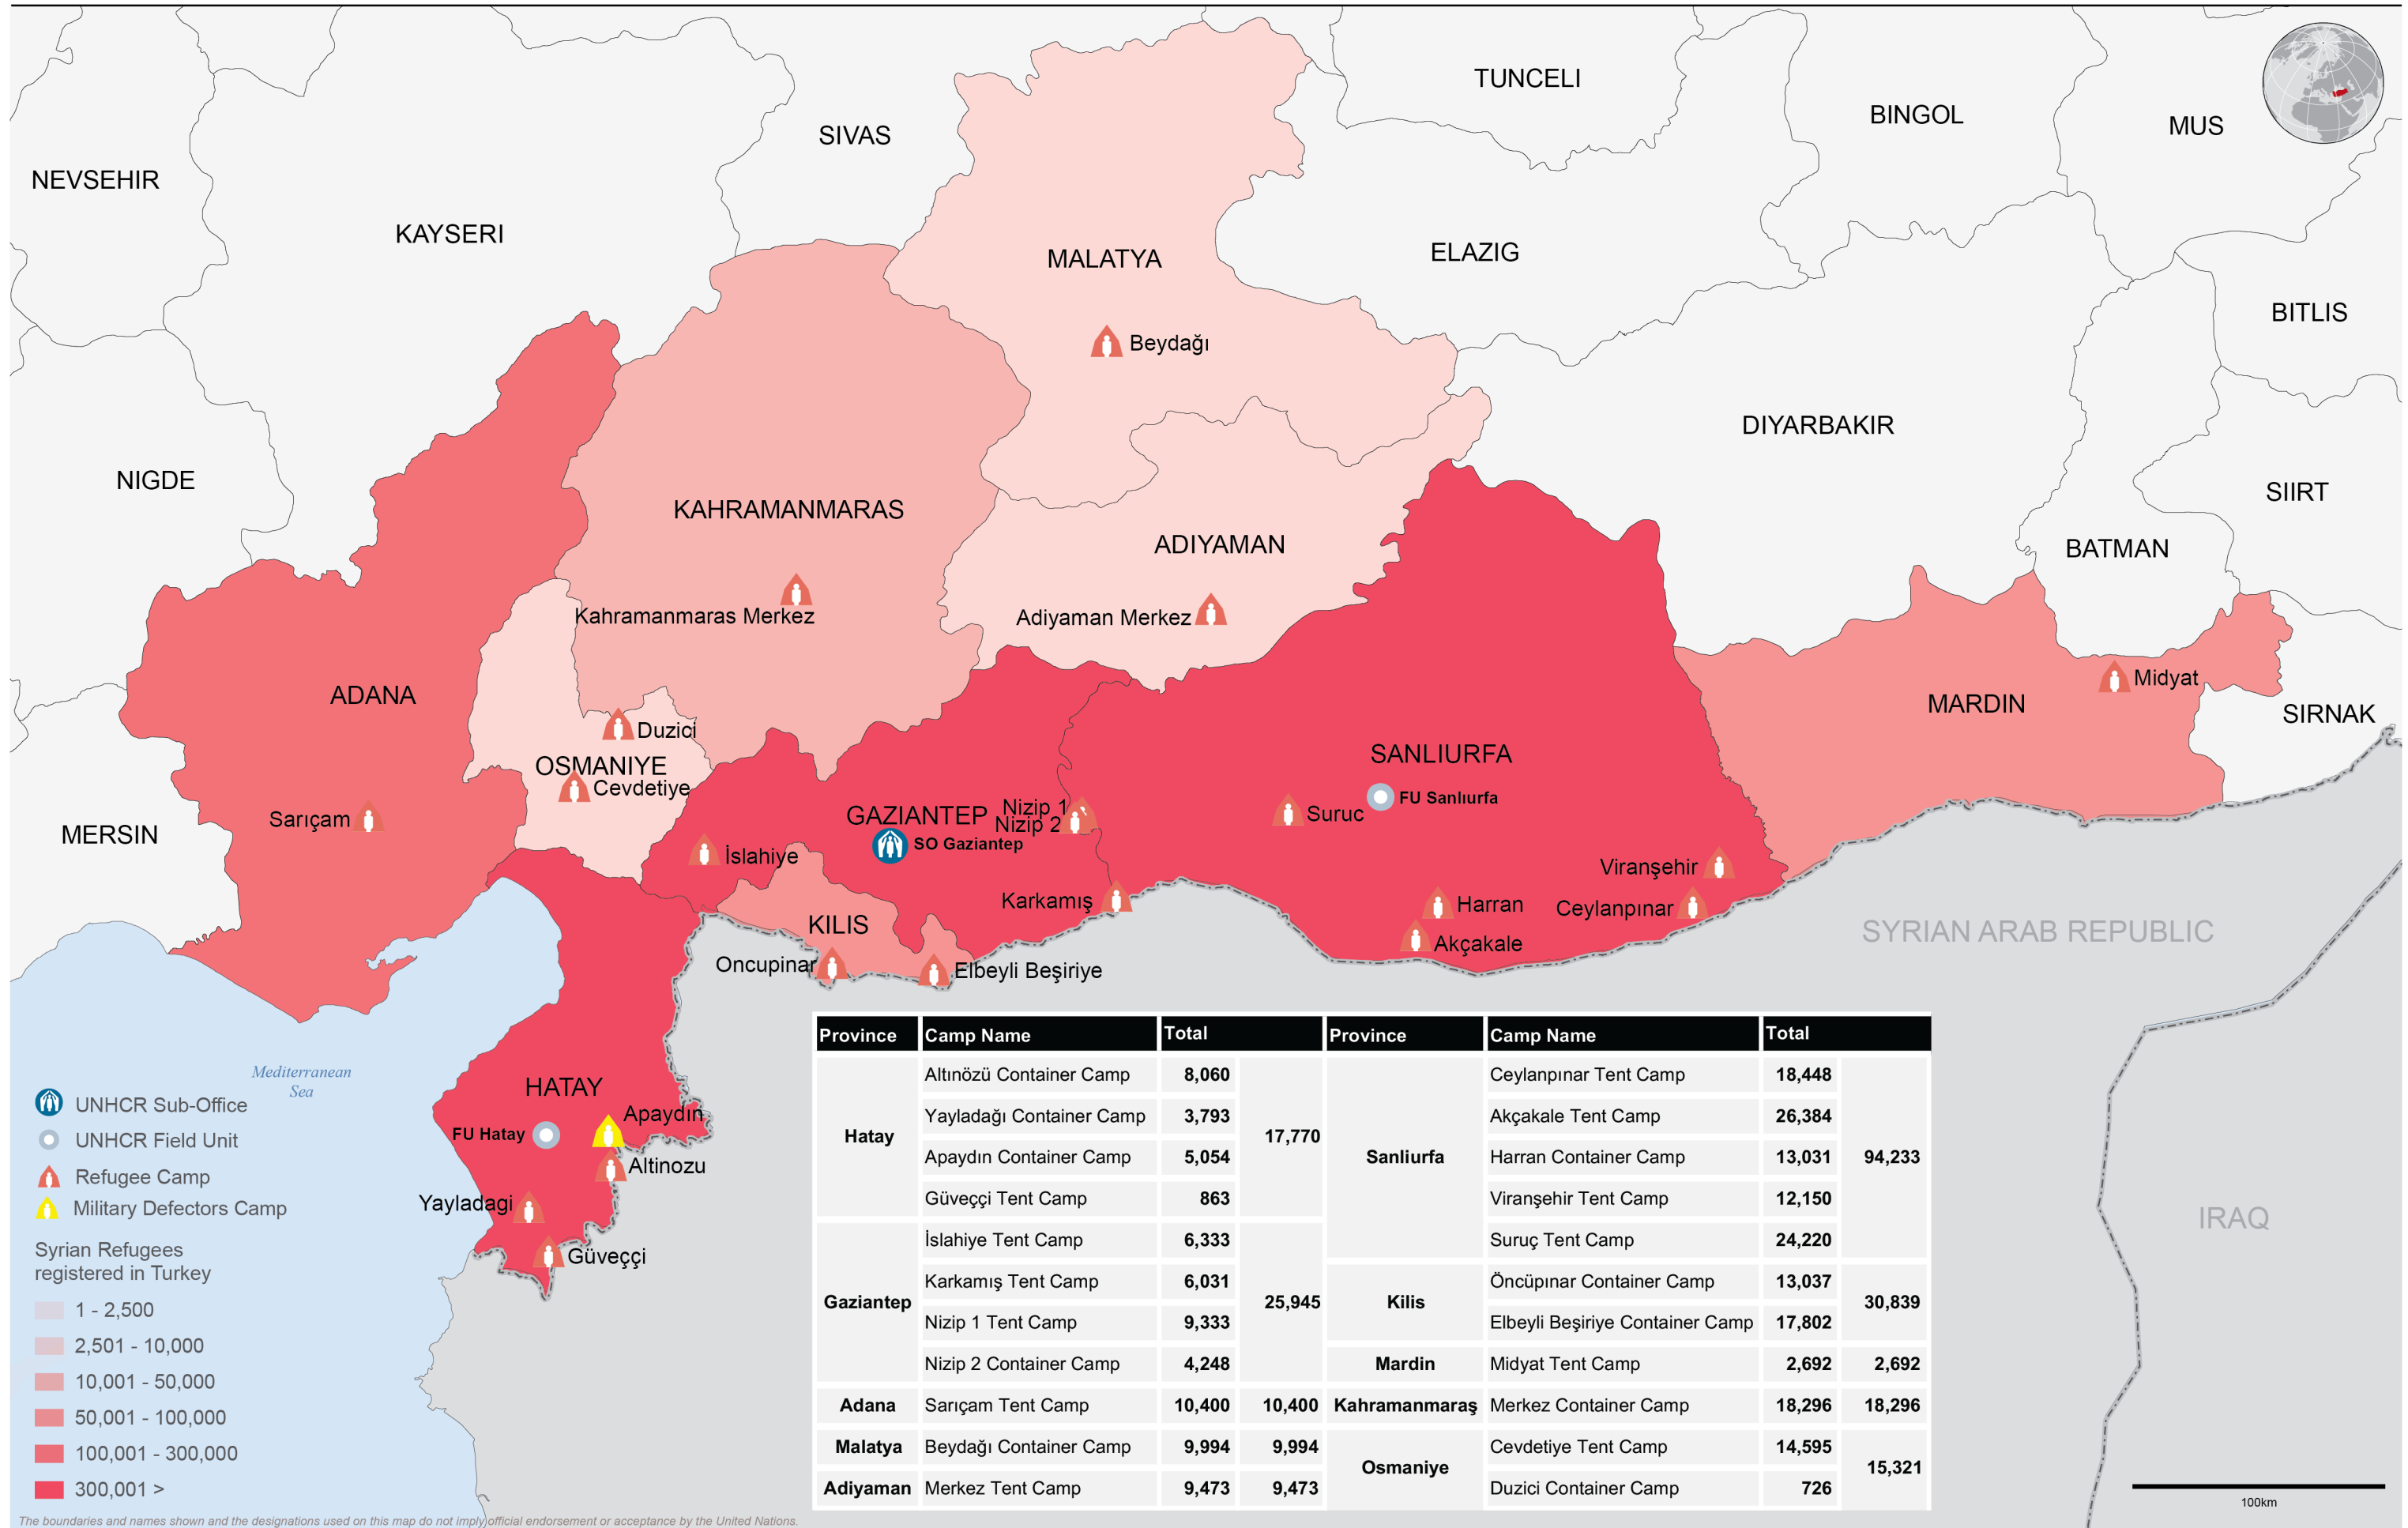

UNHCR Turkey:

Syrian Refugee Camps and Provincial Breakdown of Syrian Refugees Registered in South East Turkey

as of 01 August 2017

The boundaries and names shown and the designations used on this map do not imply official endorsement or acceptance by the United Nations.