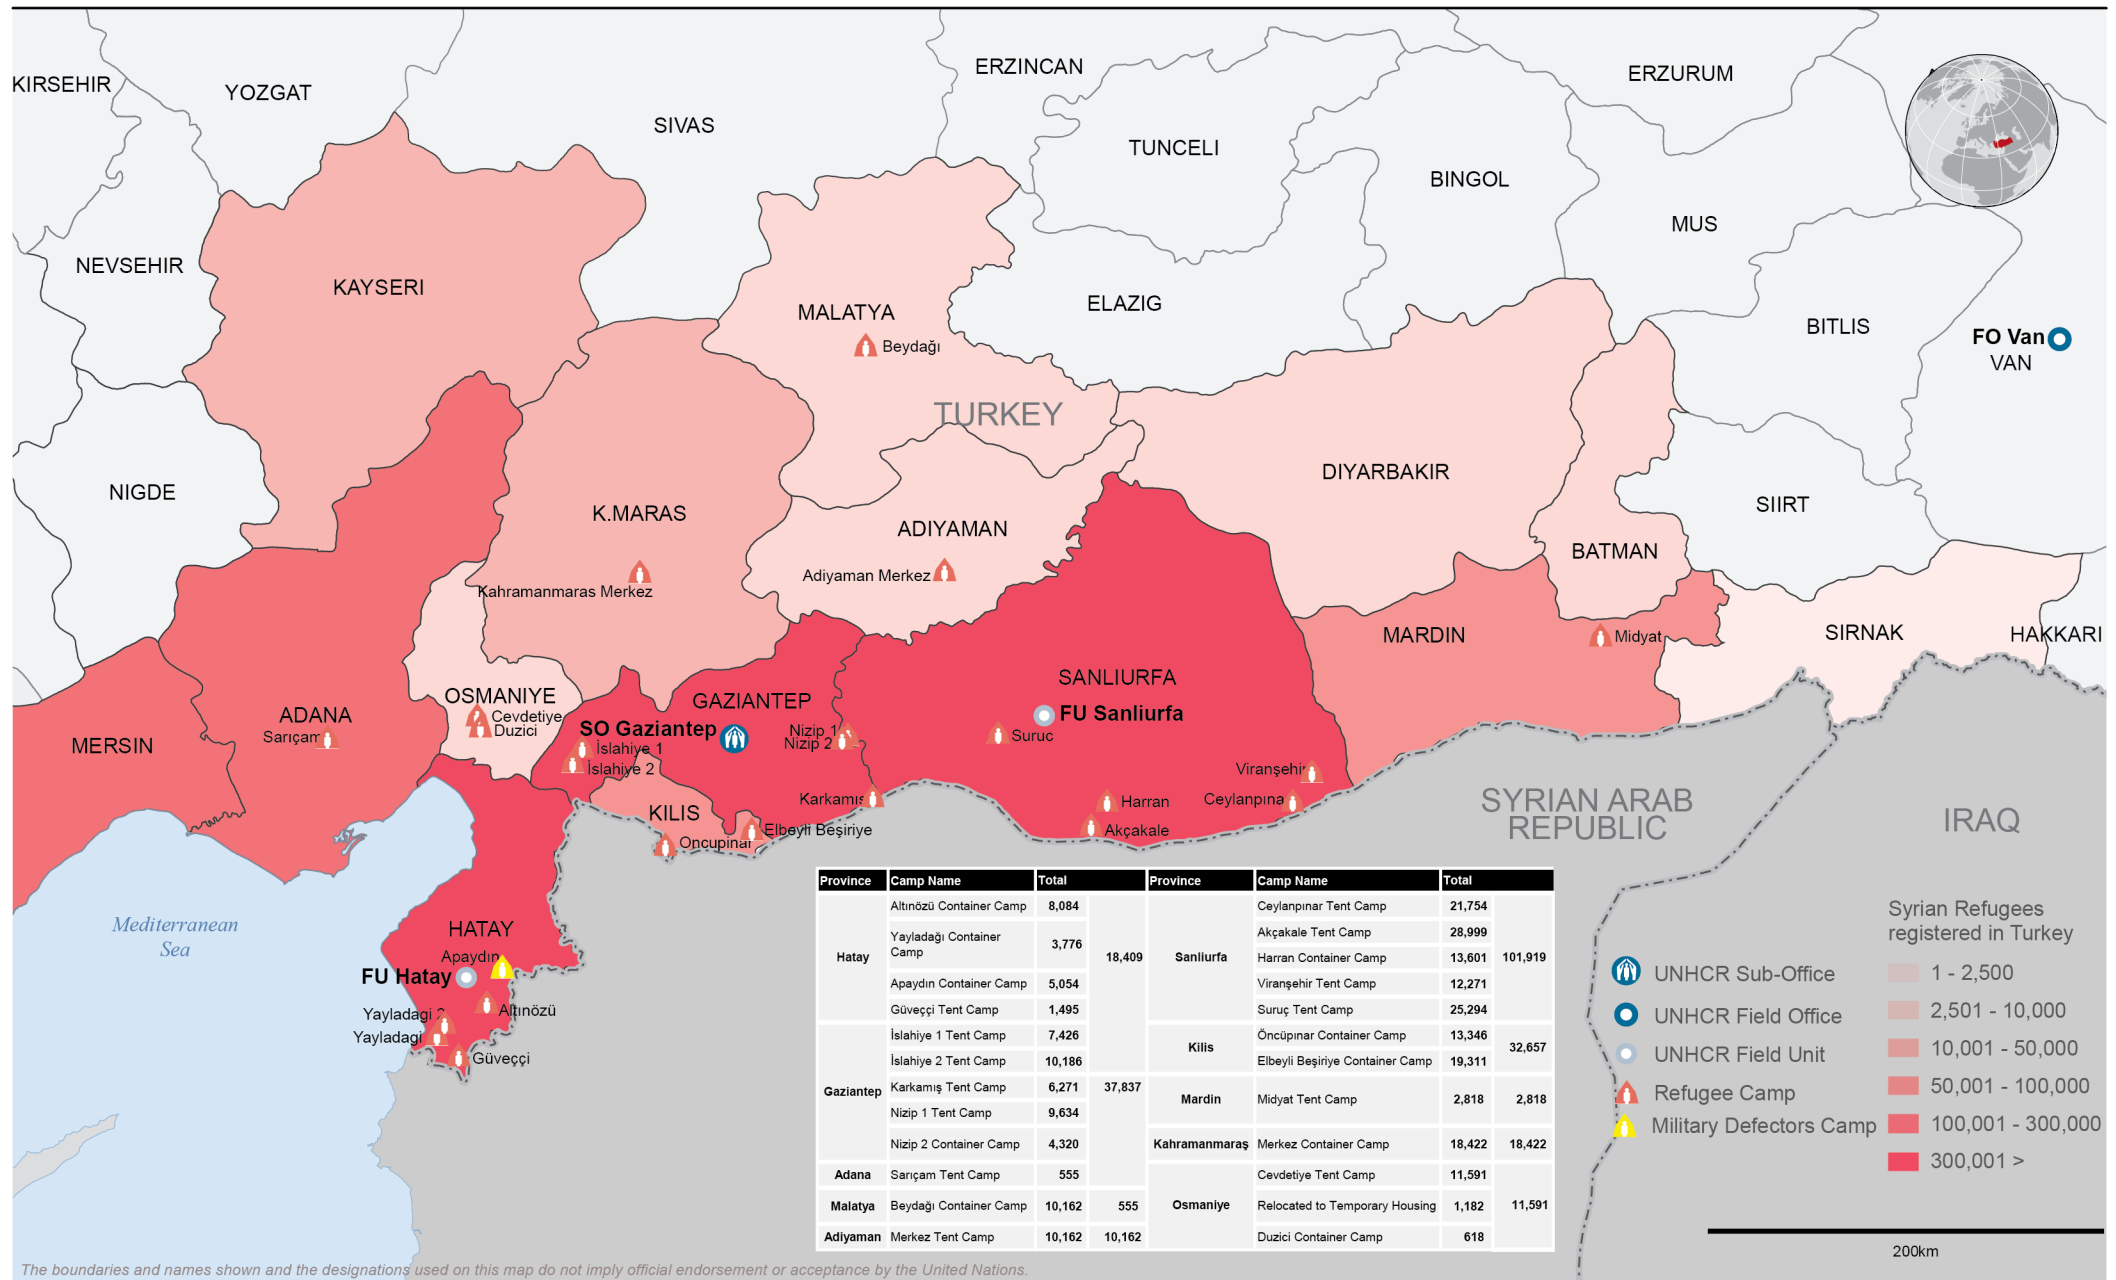

# Turkey

## Syrian Refugee Camps and Provincial Breakdown of Syrian Refugees Registered in South East Turkey

as of 03 July 2017

The boundaries and names shown and the designations used on this map do not imply official endorsement or acceptance by the United Nations.