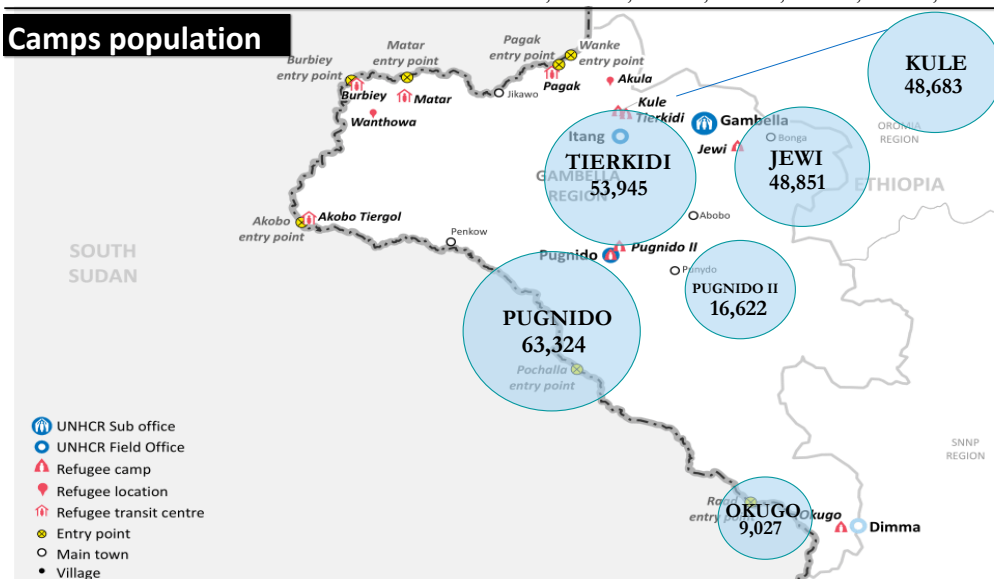

South Sudanese refugee population in Gambella (as of 27-May-2016)

Refugee population Breakdown

273,332 *
TOTAL GAMBELLA POPULATION

Camps population

Camp Names	Children (age < 18 yrs)		Adults (age ≥ 18 yrs)		Total	%
	Males	Females	Males	Females		
Pugnido	21,133	19,921	7,212	15,058	63,324	26%
Tierkidi	18,938	18,301	4,346	12,360	53,945	22%
Kule	15,772	15,133	6,267	11,511	48,683	20%
Okugo	2,796	2,613	1,180	2,437	9,027	4%
Jewi	18,027	17,346	2,645	10,833	48,851	20%
Pugnido II	5,907	5,493	1,376	3,846	16,622	7%
TOTAL	82,573	78,807	23,026	56,045	240,452	100%
	161,380		79,072			
%	67%		33%			

TOTAL CAMPS POPULATION
240,452
 persons

AVERAGE FAMILY SIZE
4

Refugees living within host communities

New arrivals awaiting transfers

Refugees living within host communities
32,880
 persons

New arrivals awaiting transfers to camps
0
 persons

* - In addition to 273,332 South Sudanese refugees in Gambella region, there are 11,174 refugees at the camps in Assosa [Breakdown: Pre 15th Dec 2013 = 6,129; Post 15th Dec 2013 = 5,045]. The total Gambella population includes 48,803 refugees who arrived pre 15-Dec-2013.

** - Interviews with some refugees indicate that those with large livestock herds as well as traders and other categories were unwilling to move from border entry locations.