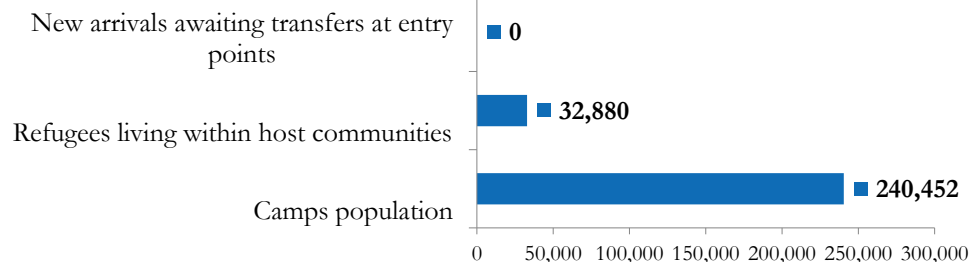

South Sudanese refugee population in Gambella (as of 27-May-2016)

Refugee population Breakdown

273,332 *
TOTAL GAMBELLA POPULATION

Camps population

Camp Names	Children (age < 18 yrs)		Adults (age ≥ 18 yrs)		Total	%
	Males	Females	Males	Females		
Pugnido	21,133	19,921	7,212	15,058	63,324	26%
Tierkidi	18,938	18,301	4,346	12,360	53,945	22%
Kule	15,772	15,133	6,267	11,511	48,683	20%
Okugo	2,796	2,613	1,180	2,437	9,027	4%
Jewi	18,027	17,346	2,645	10,833	48,851	20%
Pugnido II	5,907	5,493	1,376	3,846	16,622	7%
TOTAL	82,573	78,807	23,026	56,045	240,452	100%
	161,380		79,072			
%	67%		33%			