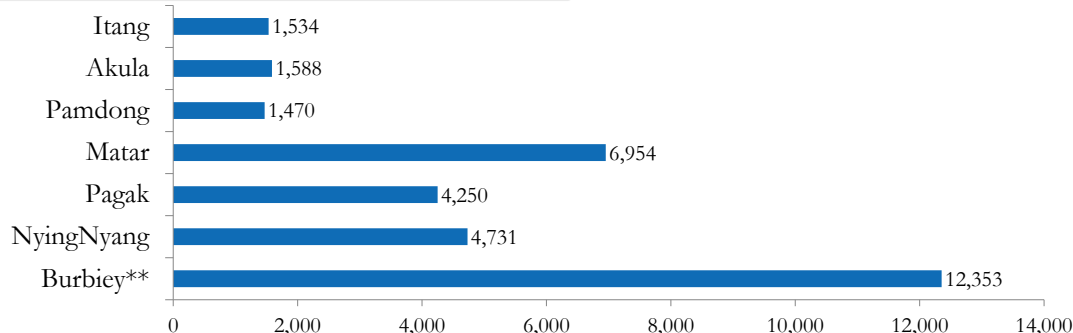

South Sudanese refugee population in Gambella (as of 27-May-2016)

Refugee population Breakdown

273,332 *
TOTAL GAMBELLA POPULATION

Camps population

Camp Names	Children (age < 18 yrs)		Adults (age ≥ 18 yrs)		Total	%
	Males	Females	Males	Females		
Pugnido	21,133	19,921	7,212	15,058	63,324	26%
Tierkidi	18,938	18,301	4,346	12,360	53,945	22%
Kule	15,772	15,133	6,267	11,511	48,683	20%
Okugo	2,796	2,613	1,180	2,437	9,027	4%
Jewi	18,027	17,346	2,645	10,833	48,851	20%
Pugnido II	5,907	5,493	1,376	3,846	16,622	7%
TOTAL	82,573	78,807	23,026	56,045	240,452	100%
	161,380		79,072			
%	67%		33%			

TOTAL CAMPS POPULATION
240,452
 persons

AVERAGE FAMILY SIZE
4

Refugees living within host communities

New arrivals awaiting transfers

Refugees living within host communities
32,880
 persons

New arrivals awaiting transfers to camps
0
 persons