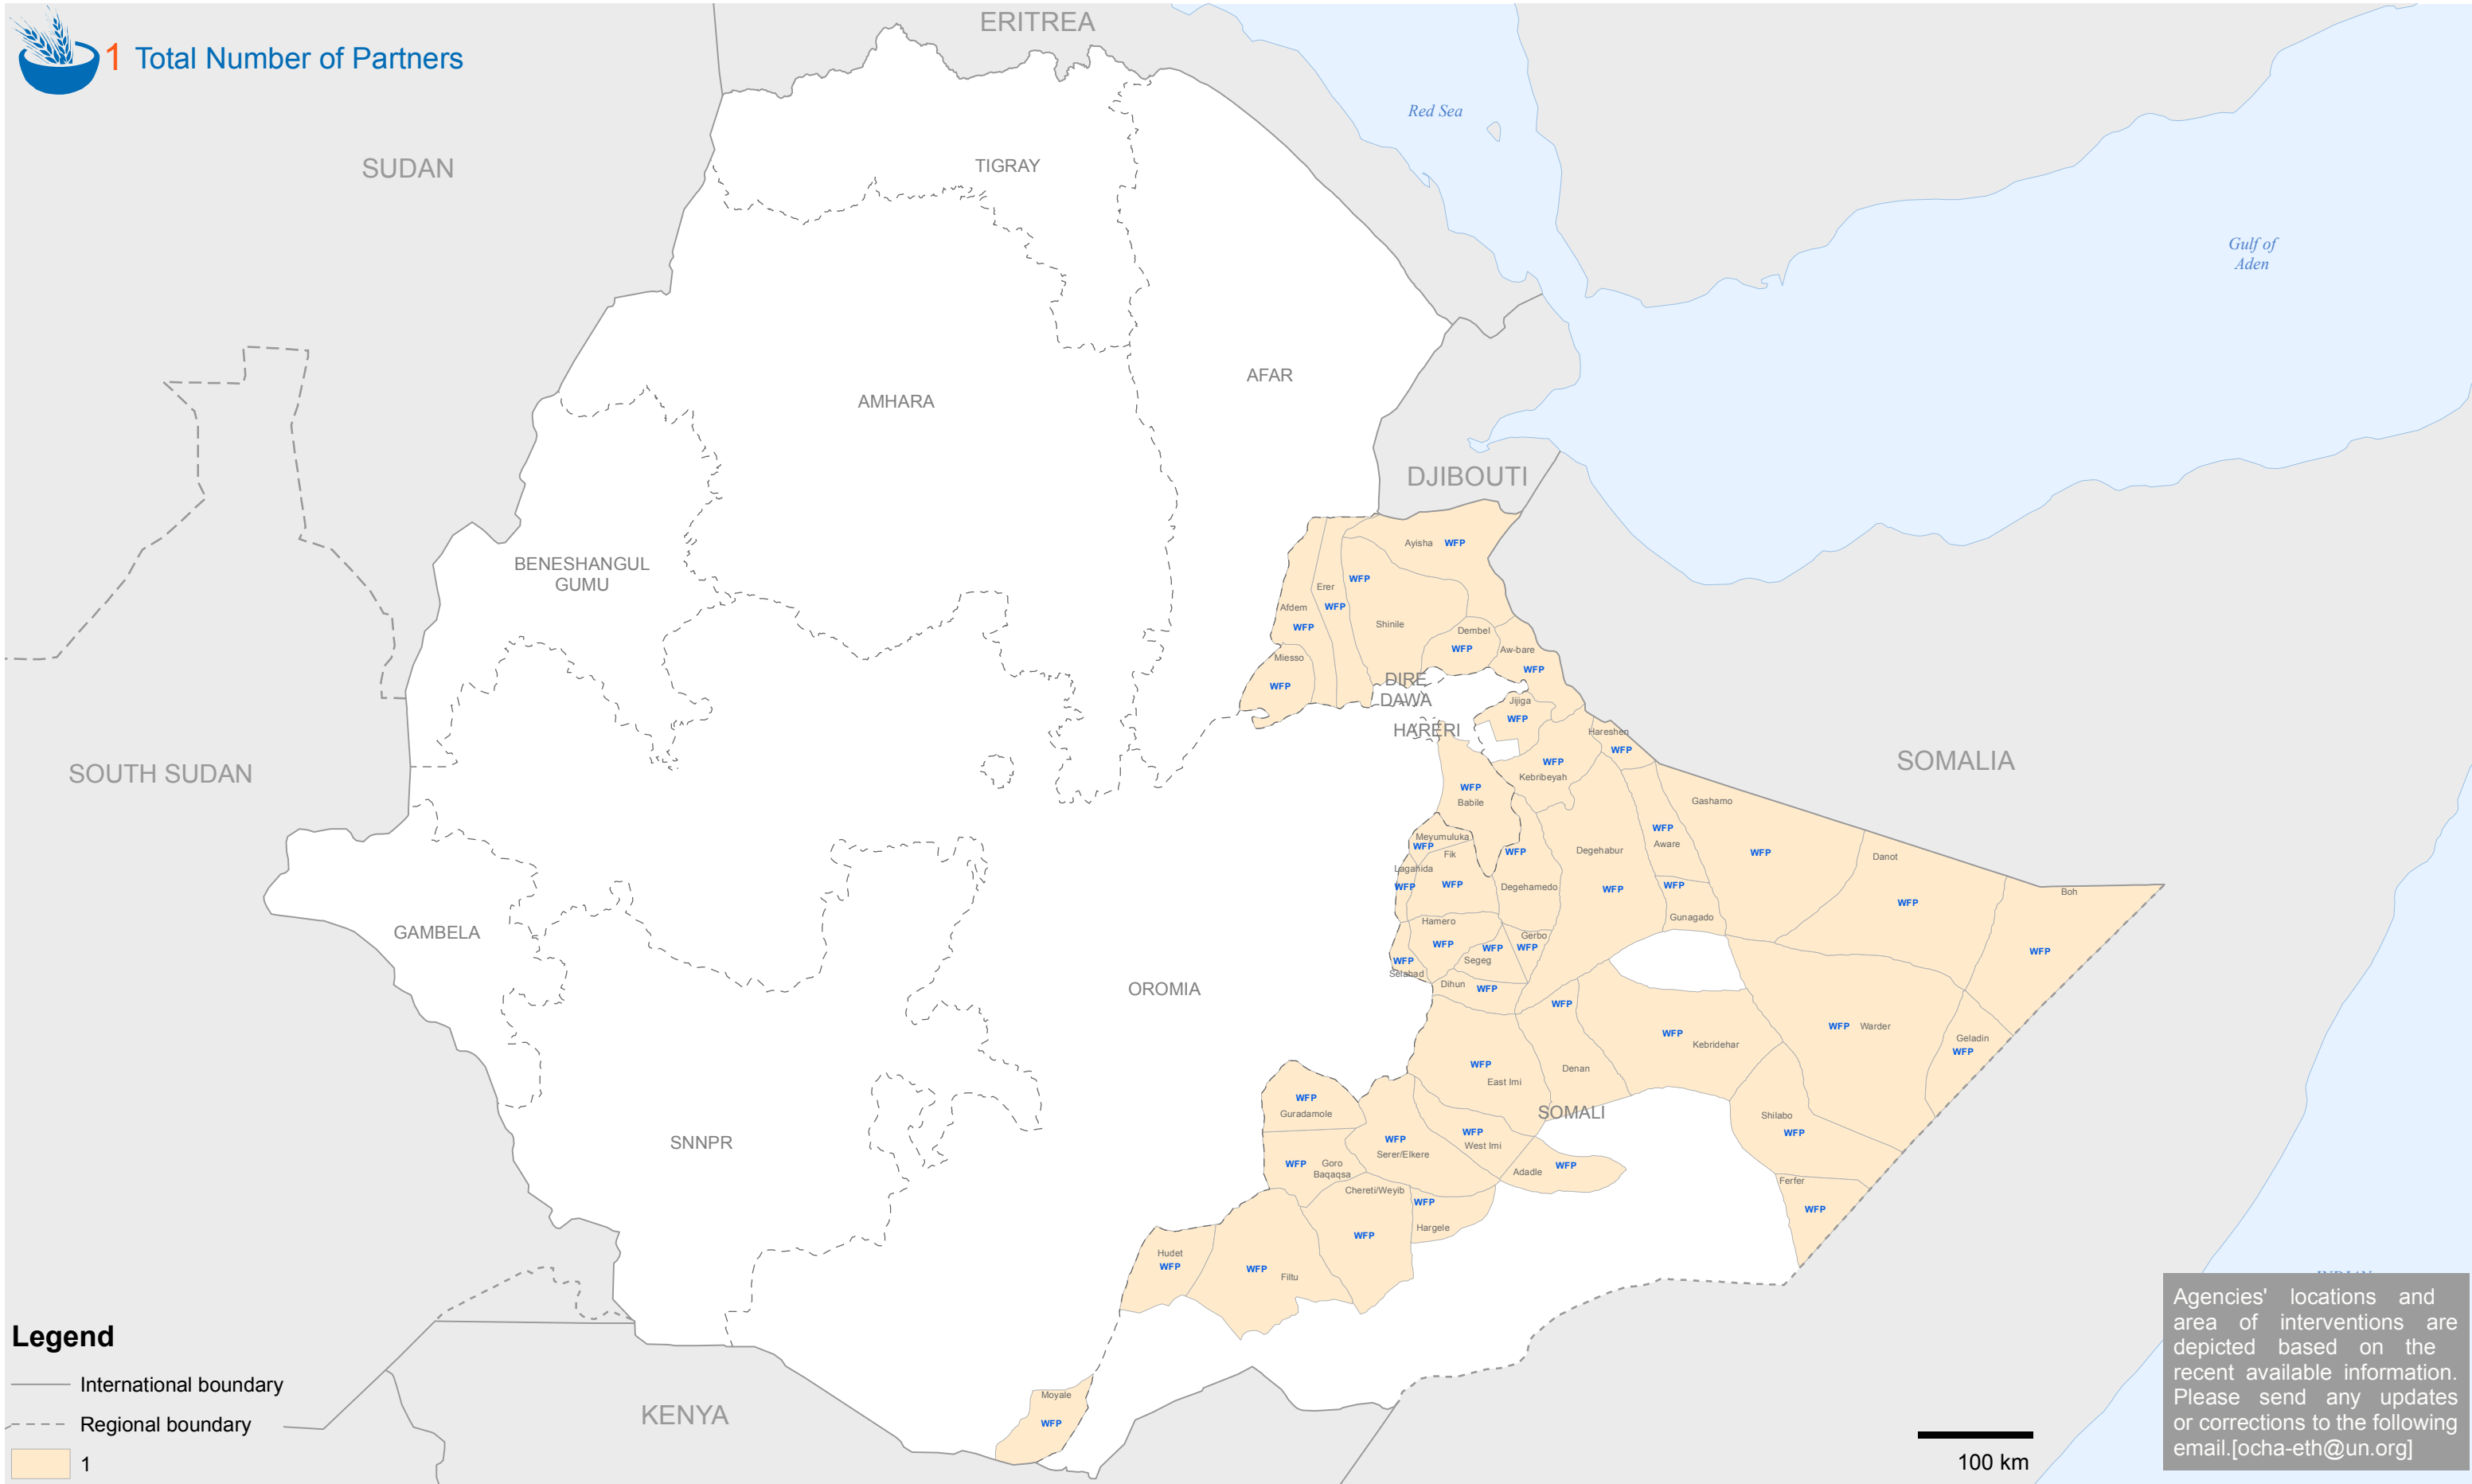

Ethiopia: 3W - Food Cluster Ongoing Activities map (December 2016)

Ethiopia:3W - Operational Presence (Ongoing Activities) (December 2016)

Region	Organization	Implementing Partner(s)	OrganizationType
Somali	WFP	WFP	United Nations