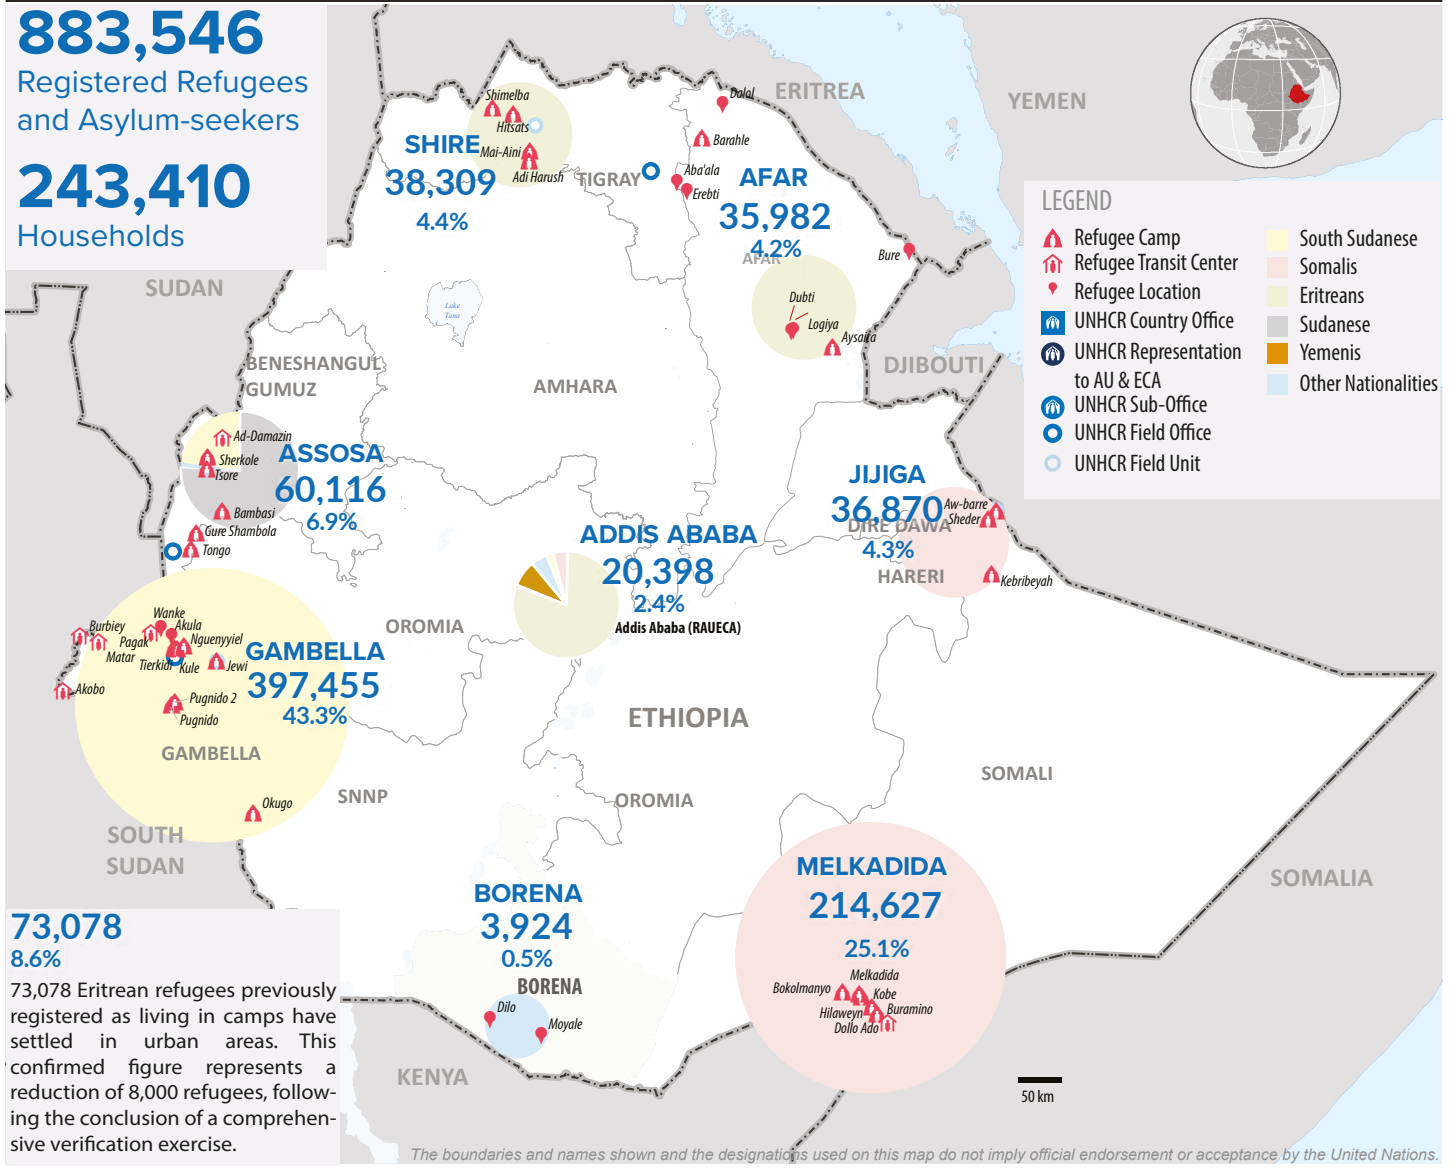

ETHIOPIA

Refugees and Asylum-seekers

as of 30 September 2017

Age/Gender breakdown

Breakdown by nationality

New arrivals trends by location | 2017

Arrivals | 12 months trends