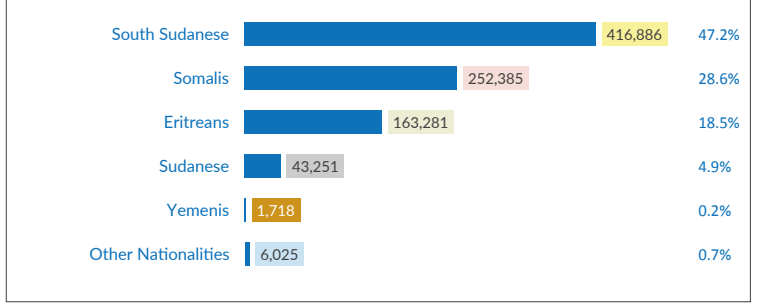

ETHIOPIA

Refugees and Asylum-seekers

as of 30 September 2017

Age/Gender breakdown

Breakdown by nationality

New arrivals trends by location | 2017

Arrivals | 12 months trends