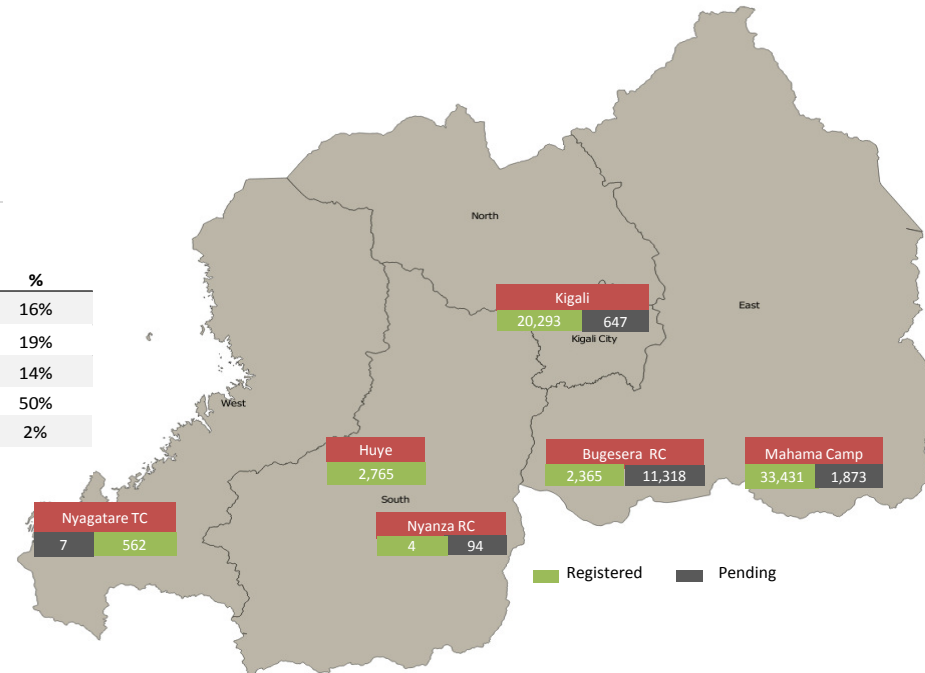

Daily Statistics

Registered on 13 August 2015	
Mahama	536
Bugesera	-
Nyagatare	-
Total	536

Camp / Reception Centre Population		
Bugesera*	13,683	4,087
Nyanza*	98	36
Nyagatare**	569	211
Mahama**	35,304	15,210
Kigali	20,940	8,611
Huye	2,765	872
Total	73,359	29,027

Total Arrivals

Bugesera Arrivals

73,359	Total
59,420	Registered
13,939	Pending

Nyanza Arrivals : 9 Rusizi Arrivals: 7 Mahama Arrivals : 28

Daily Registration Trends

Area of Origin		Age Cohort	Female	Male	Total	%
Kirundo	24,785	0 - 4 years	4,649	4,832	9,481	16%
Bujumbura	23,245	5 - 11 years	5,529	5,562	11,091	19%
Muyinga	3,325	12 - 17 years	4,091	4,185	8,276	14%
Ngozi	2,025	18 - 59 years	15,471	14,129	29,600	50%
Karuzi	796	60 + years	729	243	972	2%
Kayanza	690	Total	30,469	28,951	59,420	
Cibitoke	403					
Bubanza	365					
Gitega	365					
Mwaro	328					
Others	3,093					
Total	59,420					

*Source: MIDIMAR Camp Manager

** Figures represent where individuals were registered but not necessarily their current physical location.

Individuals pending in Bugesera have undergone level 1 biometric registration