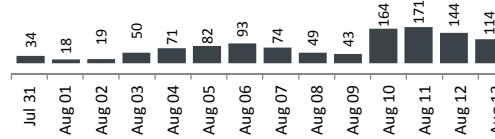

Daily Statistics

Registered on 13 August 2015	
Mahama	536
Bugesera	-
Nyagatare	-
Total	536

Camp / Reception Centre Population		
Bugesera*	13,683	4,087
Nyanza*	98	36
Nyagatare**	569	211
Mahama**	35,304	15,210
Kigali	20,940	8,611
Huye	2,765	872
Total	73,359	29,027

Total Arrivals

Bugesera Arrivals

73,359	Total
59,420	Registered
13,939	Pending

Nyanza Arrivals : 9 Rusizi Arrivals: 7 Mahama Arrivals : 28

Daily Registration Trends

Area of Origin		Age Cohort	Female	Male	Total	%
Kirundo	24,785	0 - 4 years	4,649	4,832	9,481	16%
Bujumbura	23,245	5 - 11 years	5,529	5,562	11,091	19%
Muyinga	3,325	12 - 17 years	4,091	4,185	8,276	14%
Ngozi	2,025	18 - 59 years	15,471	14,129	29,600	50%
Karuzi	796	60 + years	729	243	972	2%
Kayanza	690	Total	30,469	28,951	59,420	
Cibitoke	403					
Bubanza	365					
Gitega	365					
Mwaro	328					
Others	3,093					
Total	59,420					