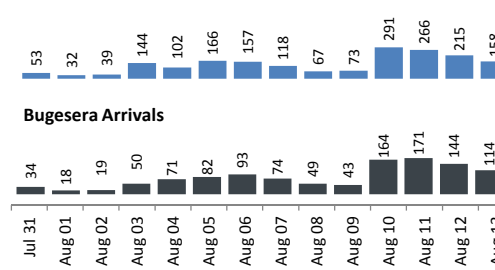

Daily Statistics

Registered on 13 August 2015	
Mahama	536
Bugesera	-
Nyagatare	-
Total	536

Camp / Reception Centre Population		
Bugesera*	13,683	4,087
Nyanza*	98	36
Nyagatare**	569	211
Mahama**	35,304	15,210
Kigali	20,940	8,611
Huye	2,765	872
Total	73,359	29,027

Total Arrivals

Bugesera Arrivals

73,359	Total
59,420	Registered
13,939	Pending

Nyanza Arrivals : 9 Rusizi Arrivals: 7 Mahama Arrivals : 28

Daily Registration Trends

Area of Origin		Age Cohort	Female	Male	Total	%
Kirundo	24,785	0 - 4 years	4,649	4,832	9,481	16%
Bujumbura	23,245	5 - 11 years	5,529	5,562	11,091	19%
Muyinga	3,325	12 - 17 years	4,091	4,185	8,276	14%
Ngozi	2,025	18 - 59 years	15,471	14,129	29,600	50%
Karuzi	796	60 + years	729	243	972	2%
Kayanza	690	Total	30,469	28,951	59,420	
Cibitoke	403					
Bubanza	365					
Gitega	365					
Mwaro	328					
Others	3,093					
Total	59,420					