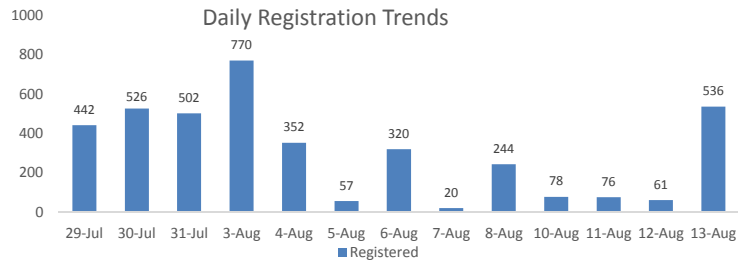

Total Arrivals

Bugesera Arrivals

73,359	Total
59,420	Registered
13,939	Pending

Nyanza Arrivals : 9 Rusizi Arrivals: 7 Mahama Arrivals : 28

Daily Registration Trends

Area of Origin		Age Cohort	Female	Male	Total	%
Kirundo	24,785	0 - 4 years	4,649	4,832	9,481	16%
Bujumbura	23,245	5 - 11 years	5,529	5,562	11,091	19%
Muyinga	3,325	12 - 17 years	4,091	4,185	8,276	14%
Ngozi	2,025	18 - 59 years	15,471	14,129	29,600	50%
Karuzi	796	60 + years	729	243	972	2%
Kayanza	690	Total	30,469	28,951	59,420	
Cibitoke	403					
Bubanza	365					
Gitega	365					
Mwaro	328					
Others	3,093					
Total	59,420					