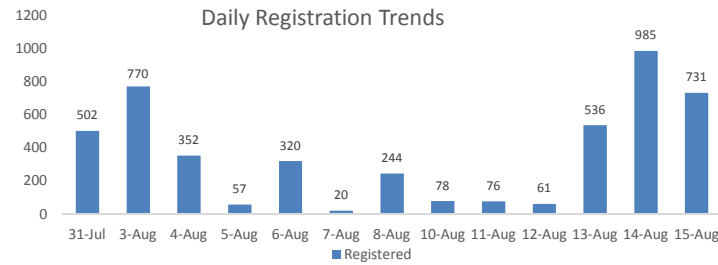

Total Arrivals

Bugesera Arrivals

	<b>73,613</b>	Total
	61,060	Registered
	12,553	Pending

Nyanza Arrivals : 0 Rusizi Arrivals:0 Mahama Arrivals : 5

Area of Origin

Kirundo	25,962
Bujumbura	23,258
Muyinga	3,606
Ngozi	2067
Karuzi	802
Kayanza	695
Cibitoke	408
Bubanza	363
Gitega	339
Mwaro	326
Others	3,234
<b>Total</b>	<b>61,060</b>

Age Cohort

Age Cohort	Female	Male	Total	%
0 - 4 years	4,812	5,012	9,824	16%
5 - 11 years	5,741	5,739	11,480	19%
12 - 17 years	4,217	4,281	8,498	14%
18 - 59 years	15,837	14,406	30,243	50%
60 + years	740	275	1,015	2%
<b>Total</b>	<b>31,347</b>	<b>29,713</b>	<b>61,060</b>	