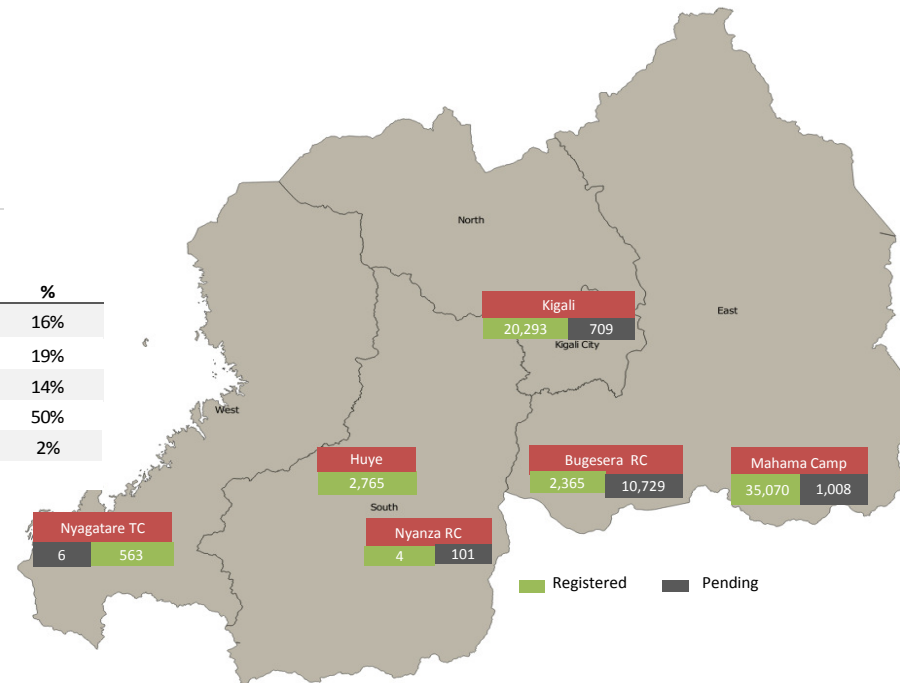

### Daily Statistics

Registered on 16 August 2015 

Mahama	-
Bugesera	-
Nyagatare	-
<b>Total</b>	<b>-</b>

Camp / Reception Centre Population 

Bugesera*	13,094	3,792
Nyanza*	105	38
Nyagatare**	569	211
Mahama**	36,078	15,597
Kigali	21,002	8,642
Huye	2,765	872
<b>Total</b>	<b>73,613</b>	<b>29,152</b>

Total Arrivals

Bugesera Arrivals

	<b>73,613</b>	Total
	61,060	Registered
	12,553	Pending

Nyanza Arrivals : 0 Rusizi Arrivals:0 Mahama Arrivals : 5

Area of Origin

Kirundo	25,962
Bujumbura	23,258
Muyinga	3,606
Ngozi	2067
Karuzi	802
Kayanza	695
Cibitoke	408
Bubanza	363
Gitega	339
Mwaro	326
Others	3,234
<b>Total</b>	<b>61,060</b>

Age Cohort

Age Cohort	Female	Male	Total	%
0 - 4 years	4,812	5,012	9,824	16%
5 - 11 years	5,741	5,739	11,480	19%
12 - 17 years	4,217	4,281	8,498	14%
18 - 59 years	15,837	14,406	30,243	50%
60 + years	740	275	1,015	2%
<b>Total</b>	<b>31,347</b>	<b>29,713</b>	<b>61,060</b>	

\*Source: MIDIMAR Camp Manager

\*\* Figures represent where individuals were registered but not necessarily their current physical location. Individuals pending in Bugesera have undergone level 1 biometric registration