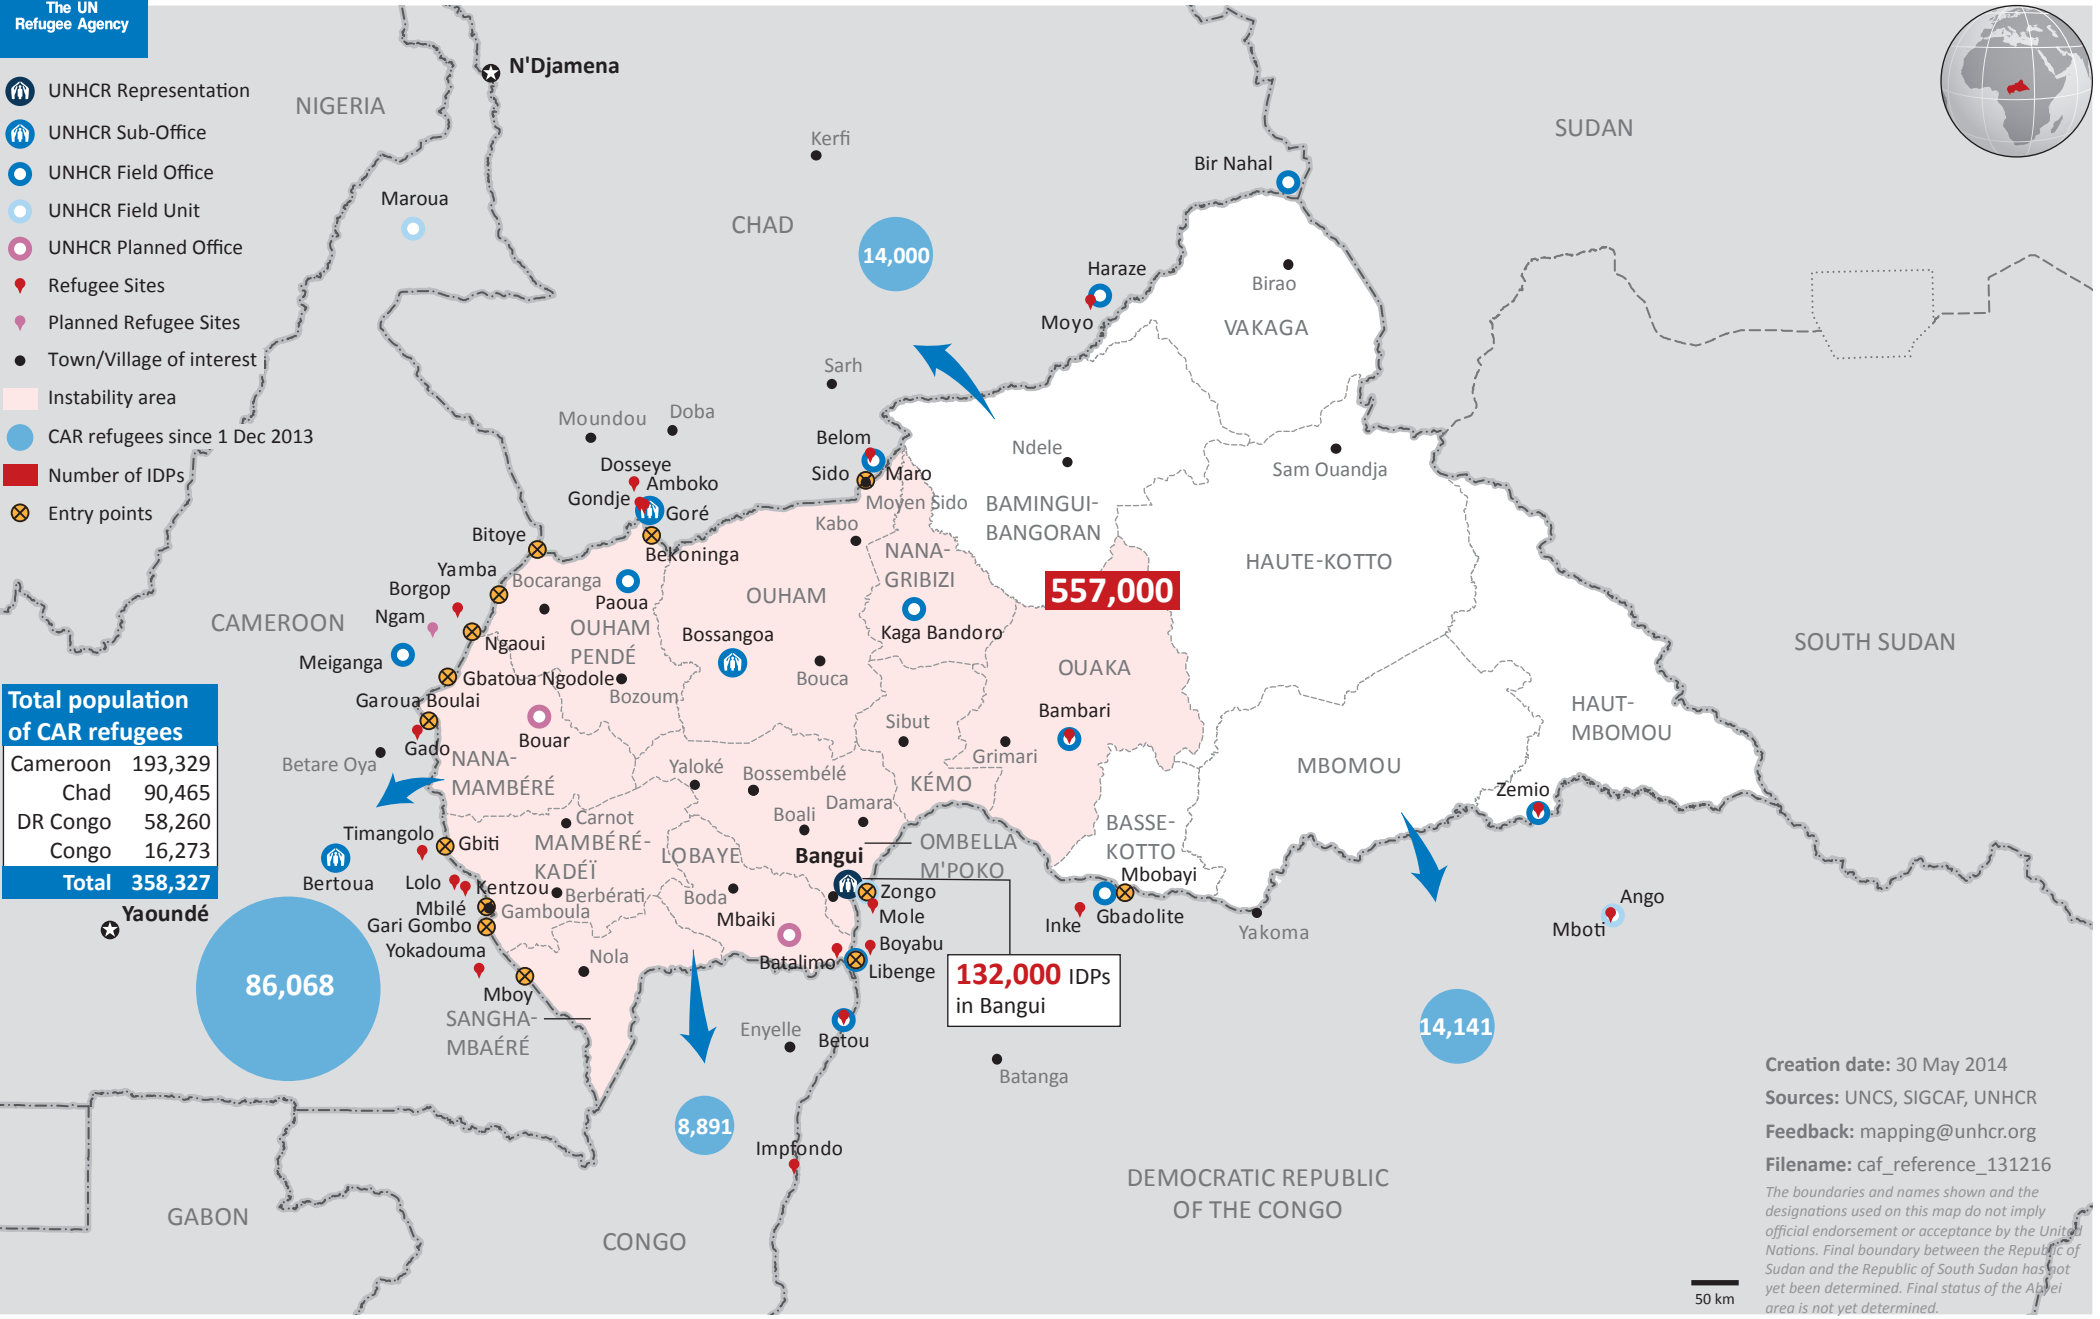

Central African Republic Emergency Situation

as of 30 May 2014

UNHCR Regional Bureau for Africa

- UNHCR Representation
- UNHCR Sub-Office
- UNHCR Field Office
- UNHCR Field Unit
- UNHCR Planned Office
- Refugee Sites
- Planned Refugee Sites
- Town/Village of interest
- Instability area
- CAR refugees since 1 Dec 2013
- Number of IDPs
- Entry points

Total population of CAR refugees	
Cameroon	193,329
Chad	90,465
DR Congo	58,260
Congo	16,273
Total	358,327

Creation date: 30 May 2014
 Sources: UNCS, SIGCAF, UNHCR
 Feedback: mapping@unhcr.org
 Filename: caf_reference_131216

The boundaries and names shown and the designations used on this map do not imply official endorsement or acceptance by the United Nations. Final boundary between the Republic of Sudan and the Republic of South Sudan has not yet been determined. Final status of the Abyei area is not yet determined.