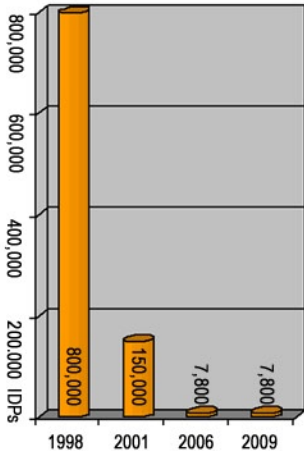

# Internal displacement in Congo, 1998-2009

-  Displacement-affected region
-  Capital city
-  Regional capital

0 50 100 Km

**IDMC**

Sources: UNDP, USCR, Congolese government, OCHA

CENTRAL AFRICAN REPUBLIC