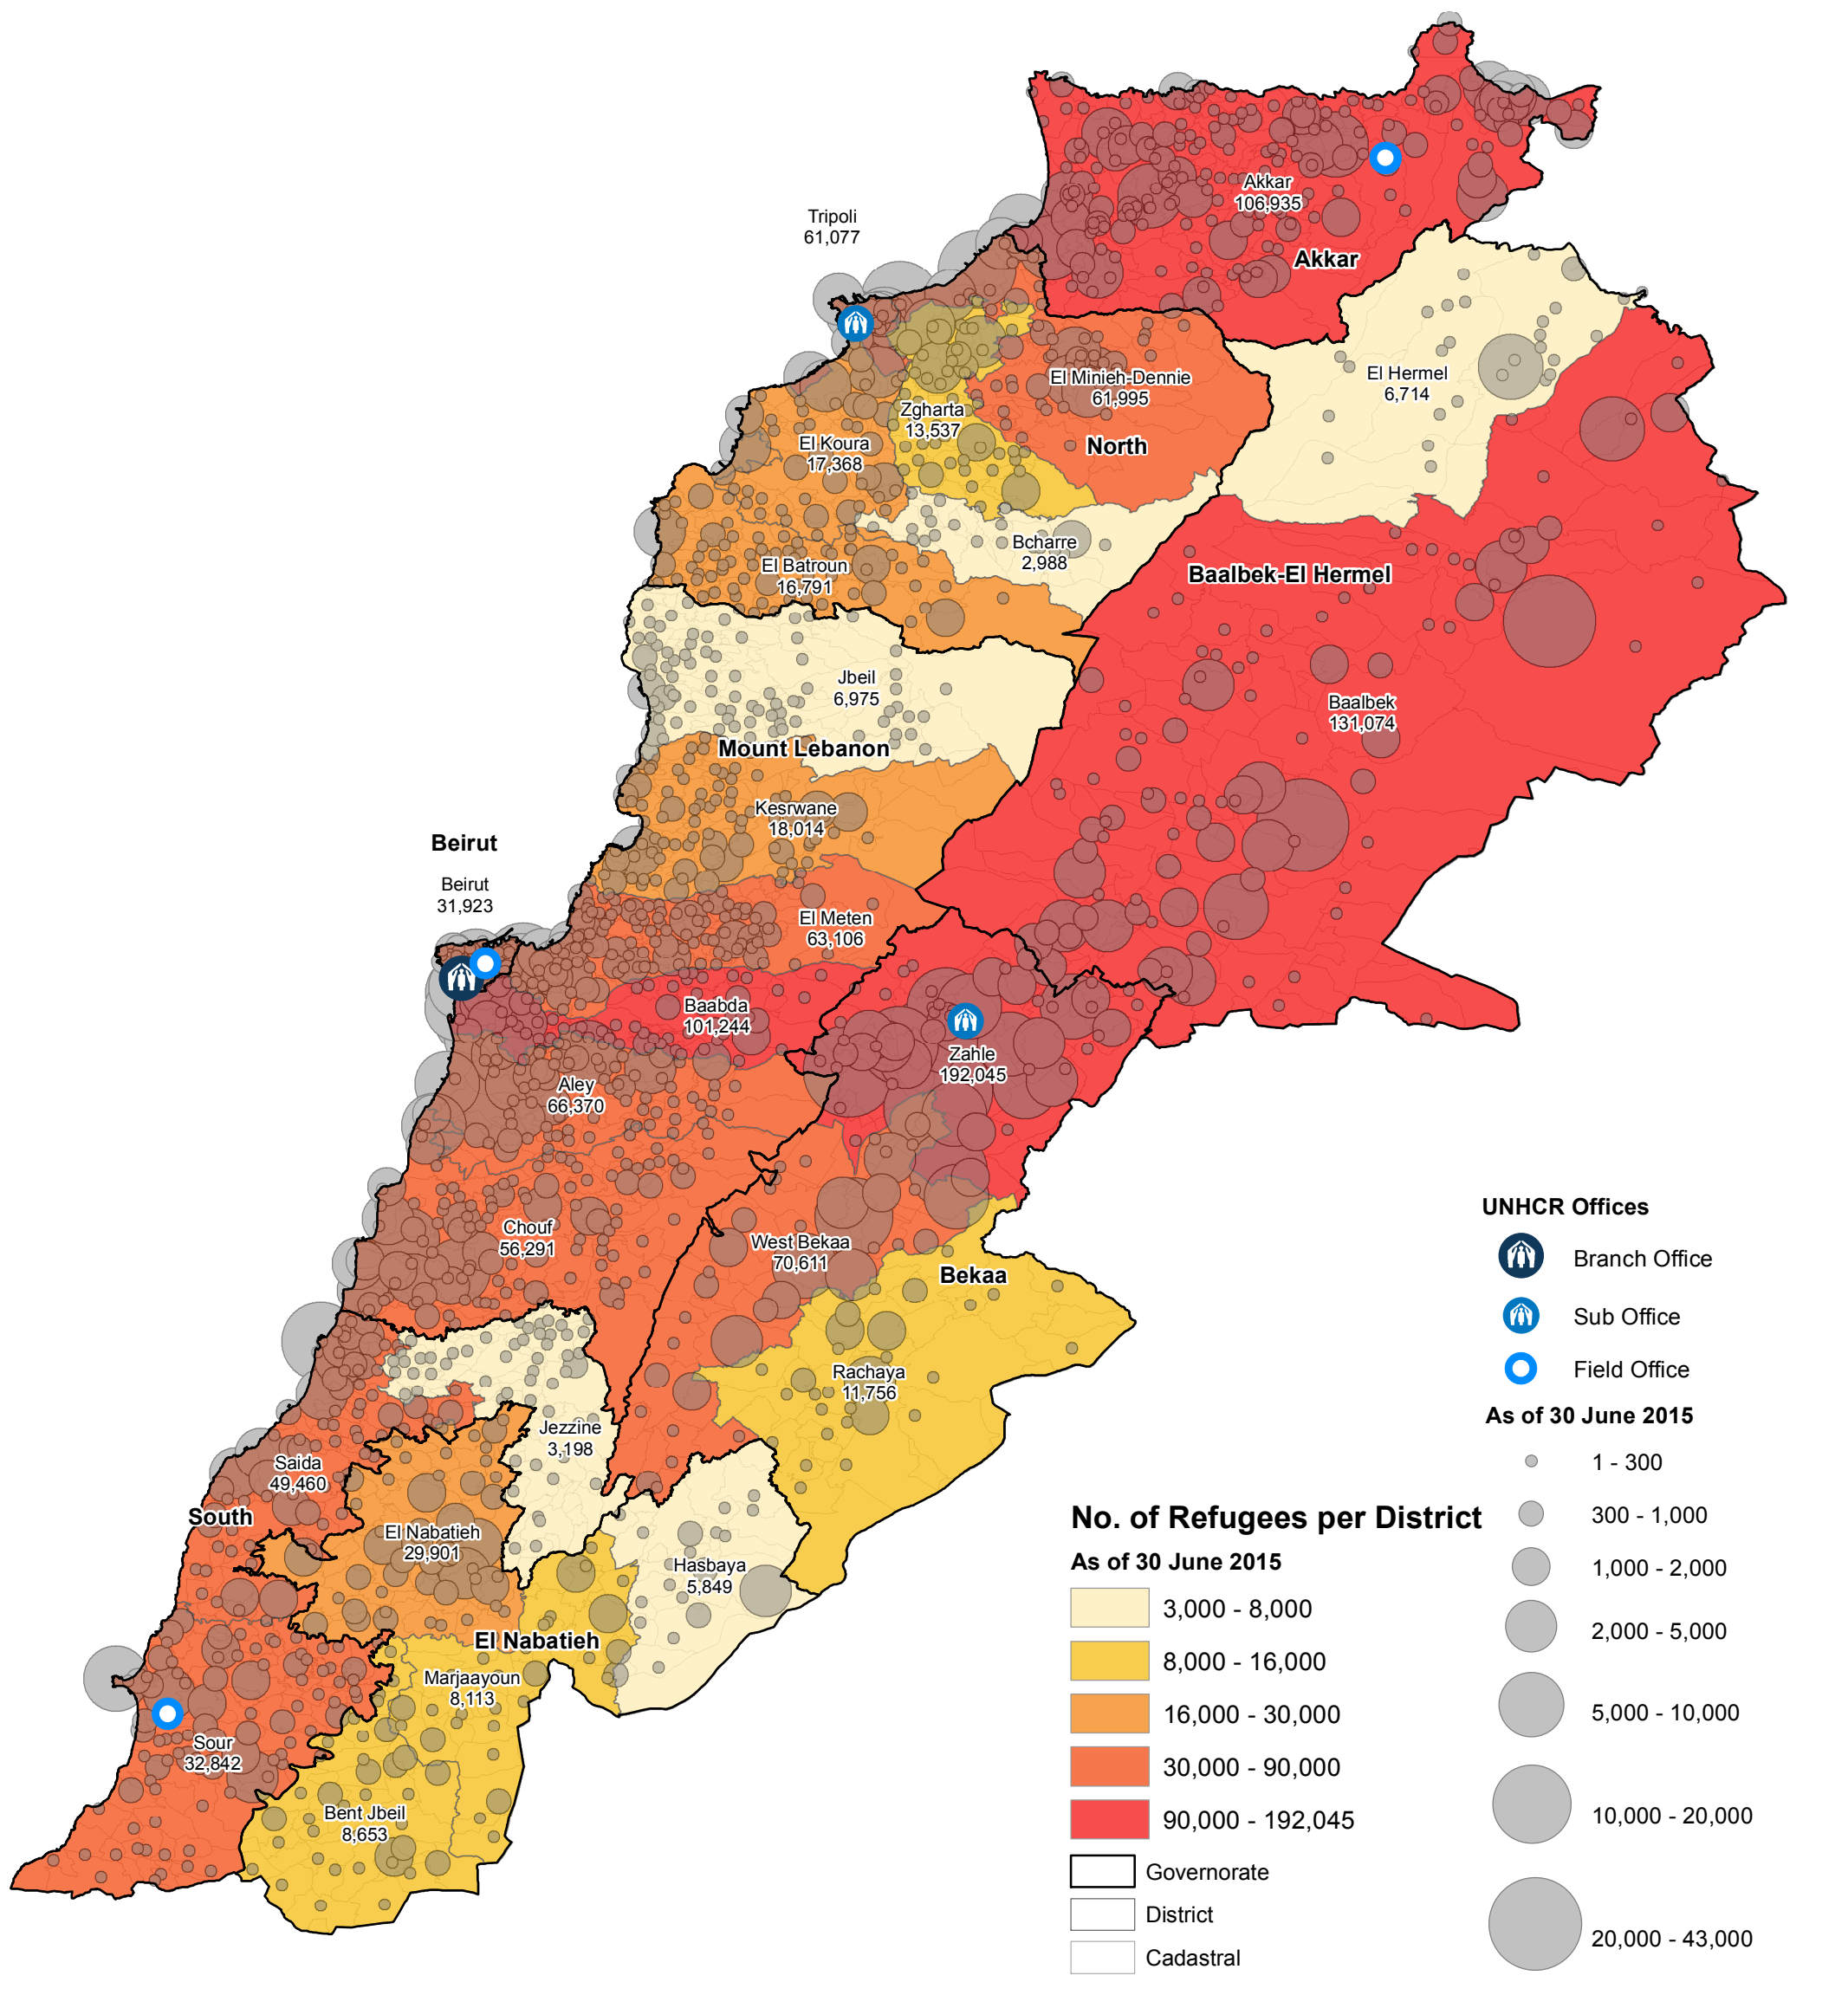

# SYRIA REFUGEE RESPONSE

## LEBANON Syrian Refugees Registered

30 June 2015

UNHCR Lebanon - Beirut  
Country Office

Total No. of Refugees **1,174,830**  
 Refugees Registered **1,174,830**  
 Refugees Awaiting **0**

This map has been produced by UNHCR based on maps and material provided by the Government of Lebanon for UNHCR operational purposes. It does not constitute an official United Nations map. The designations employed and the presentation of material on this map do not imply the expression of any opinion whatsoever on the part of the Secretariat of the United Nations concerning the legal status of any country, territory, city or area or of its authorities, or concerning the delimitation of its frontiers or boundaries.

Data Sources:  
 - Refugee population and location data by UNHCR 30 June 2015. For more information on refugee data, contact Rana G. Ksaifi at [ksaifi@unhcr.org](mailto:ksaifi@unhcr.org)

GIS and Mapping by UNHCR Lebanon. For further information on map, contact Jad Ghosn at [ghosn@unhcr.org](mailto:ghosn@unhcr.org) or Aung Thu WIN at [wina@unhcr.org](mailto:wina@unhcr.org)