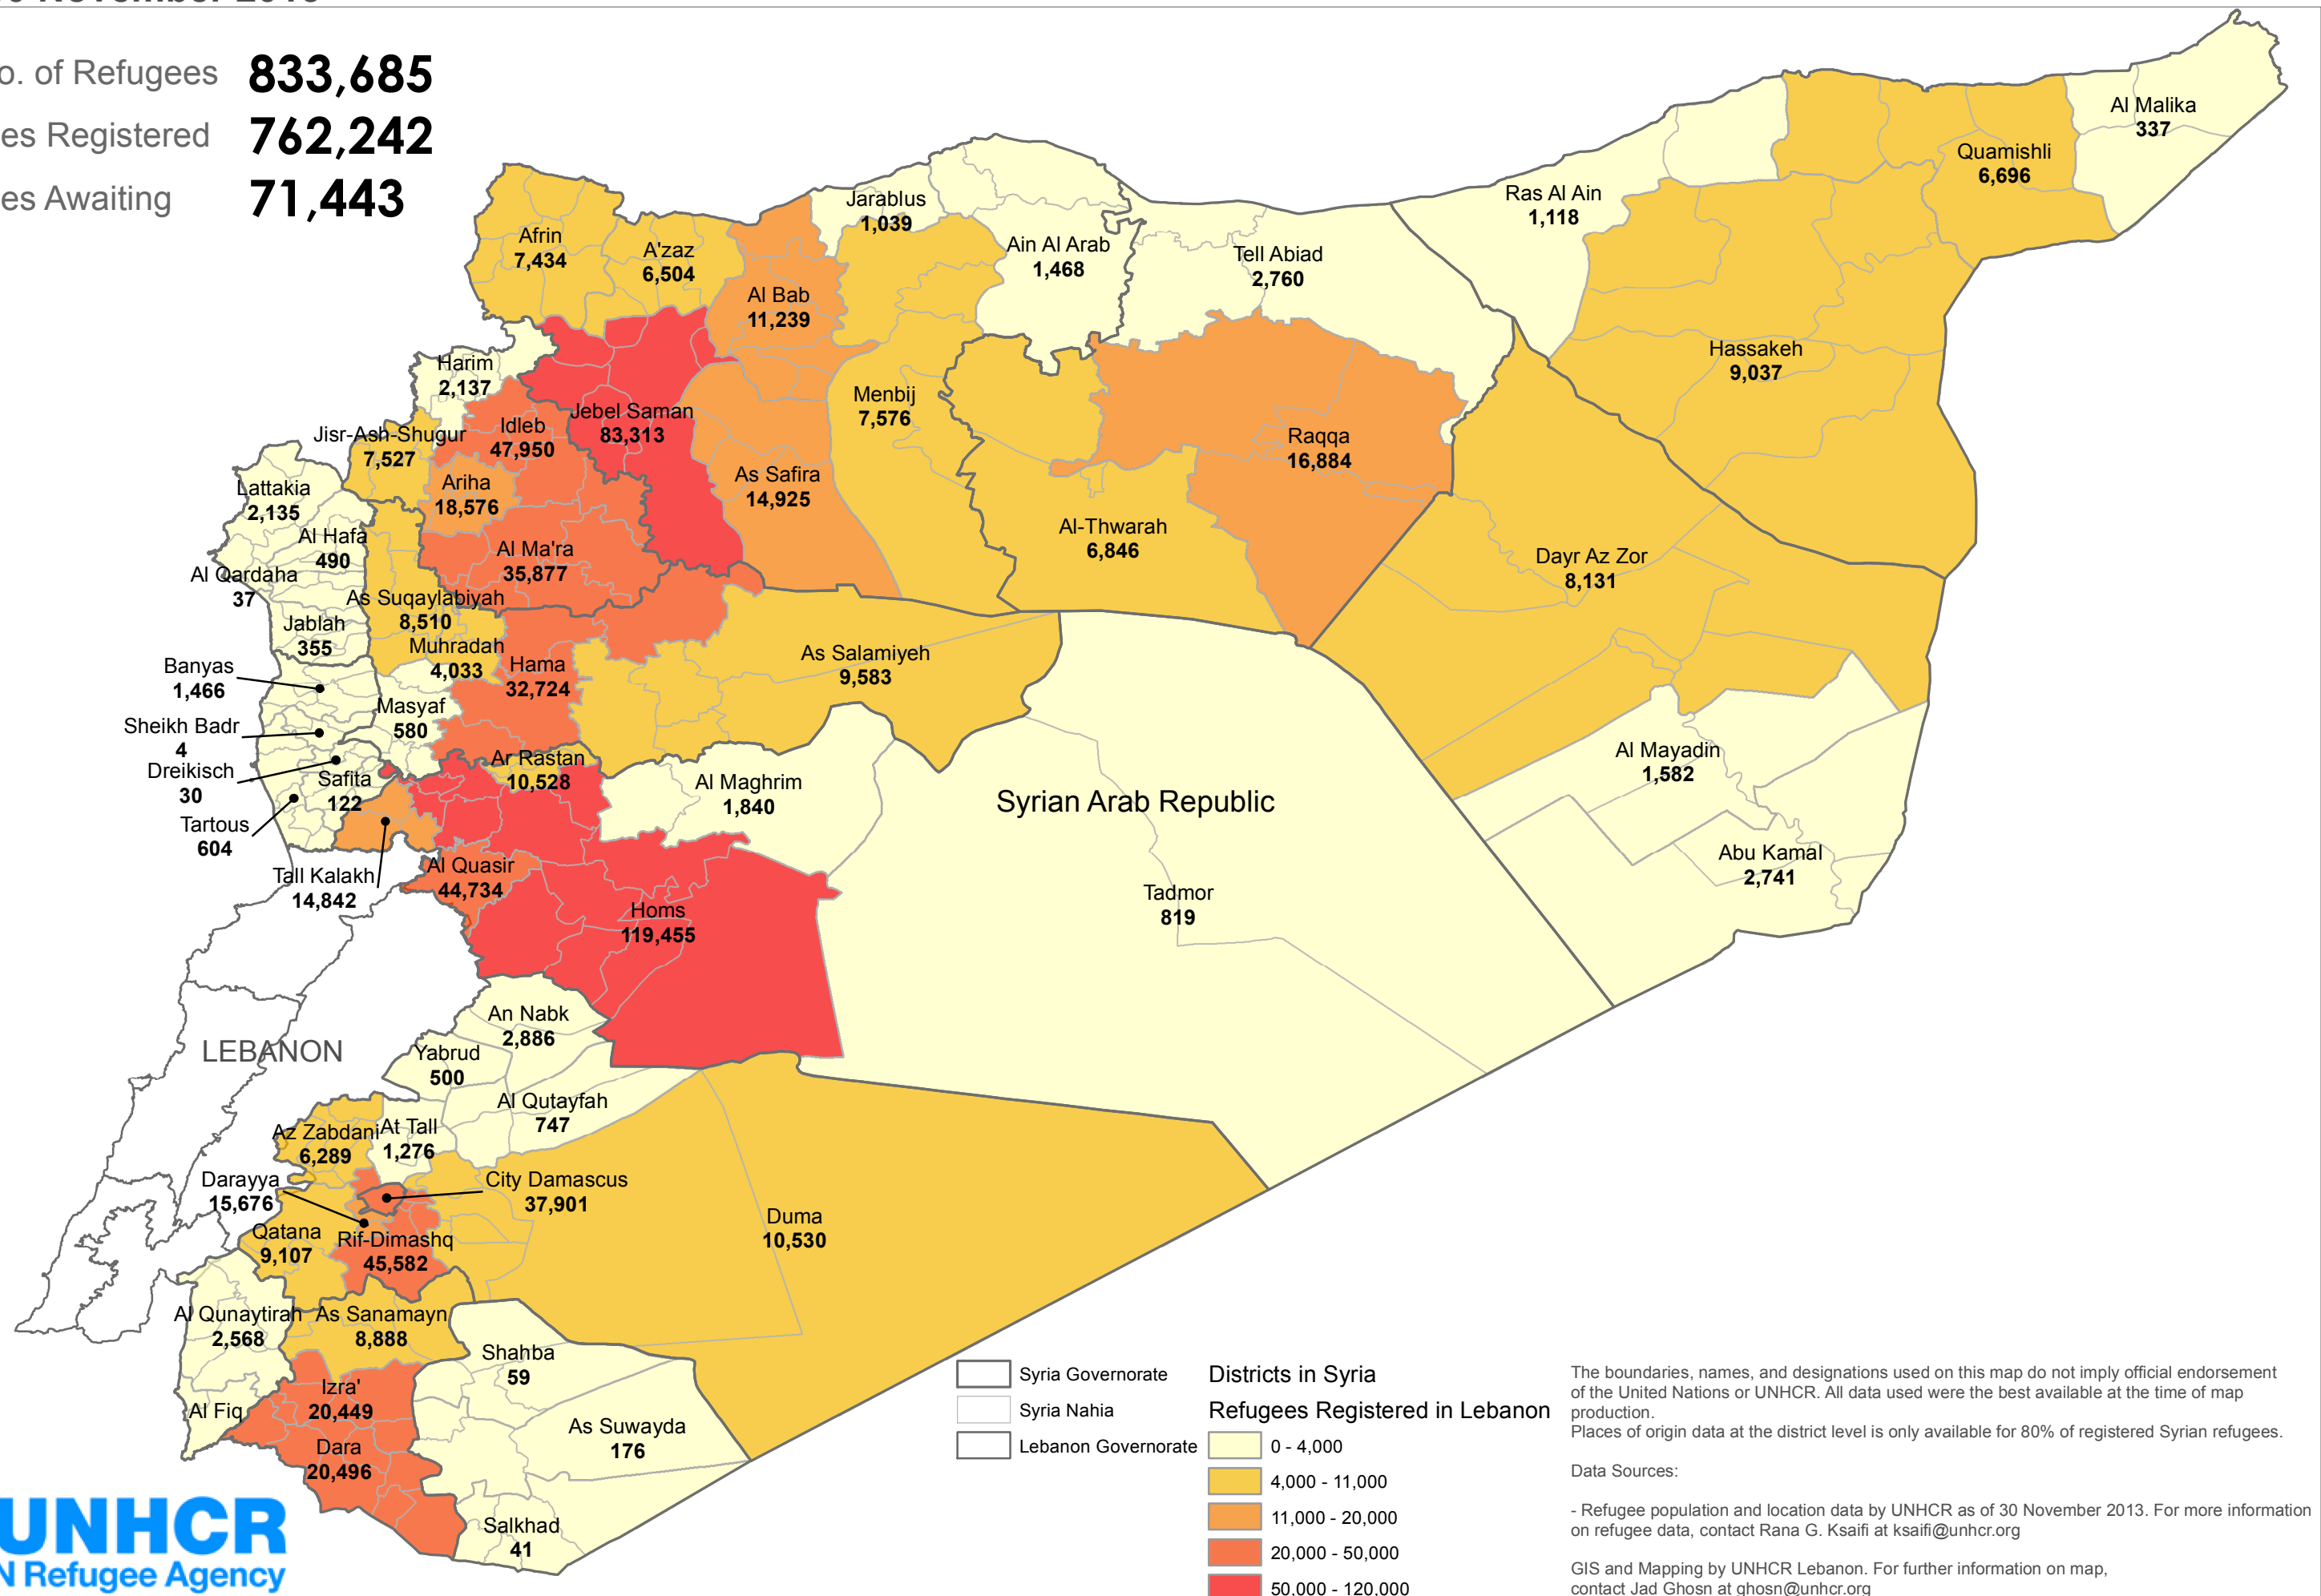

SYRIA REFUGEE RESPONSE

LEBANON Places of Origin of Syrian Refugees Registered in Lebanon

As of 30 November 2013

Total No. of Refugees **833,685**
 Refugees Registered **762,242**
 Refugees Awaiting **71,443**

The boundaries, names, and designations used on this map do not imply official endorsement of the United Nations or UNHCR. All data used were the best available at the time of map production. Places of origin data at the district level is only available for 80% of registered Syrian refugees.

Data Sources:

- Refugee population and location data by UNHCR as of 30 November 2013. For more information on refugee data, contact Rana G. Ksaifi at ksaifi@unhcr.org
- GIS and Mapping by UNHCR Lebanon. For further information on map, contact Jad Ghosn at ghosn@unhcr.org