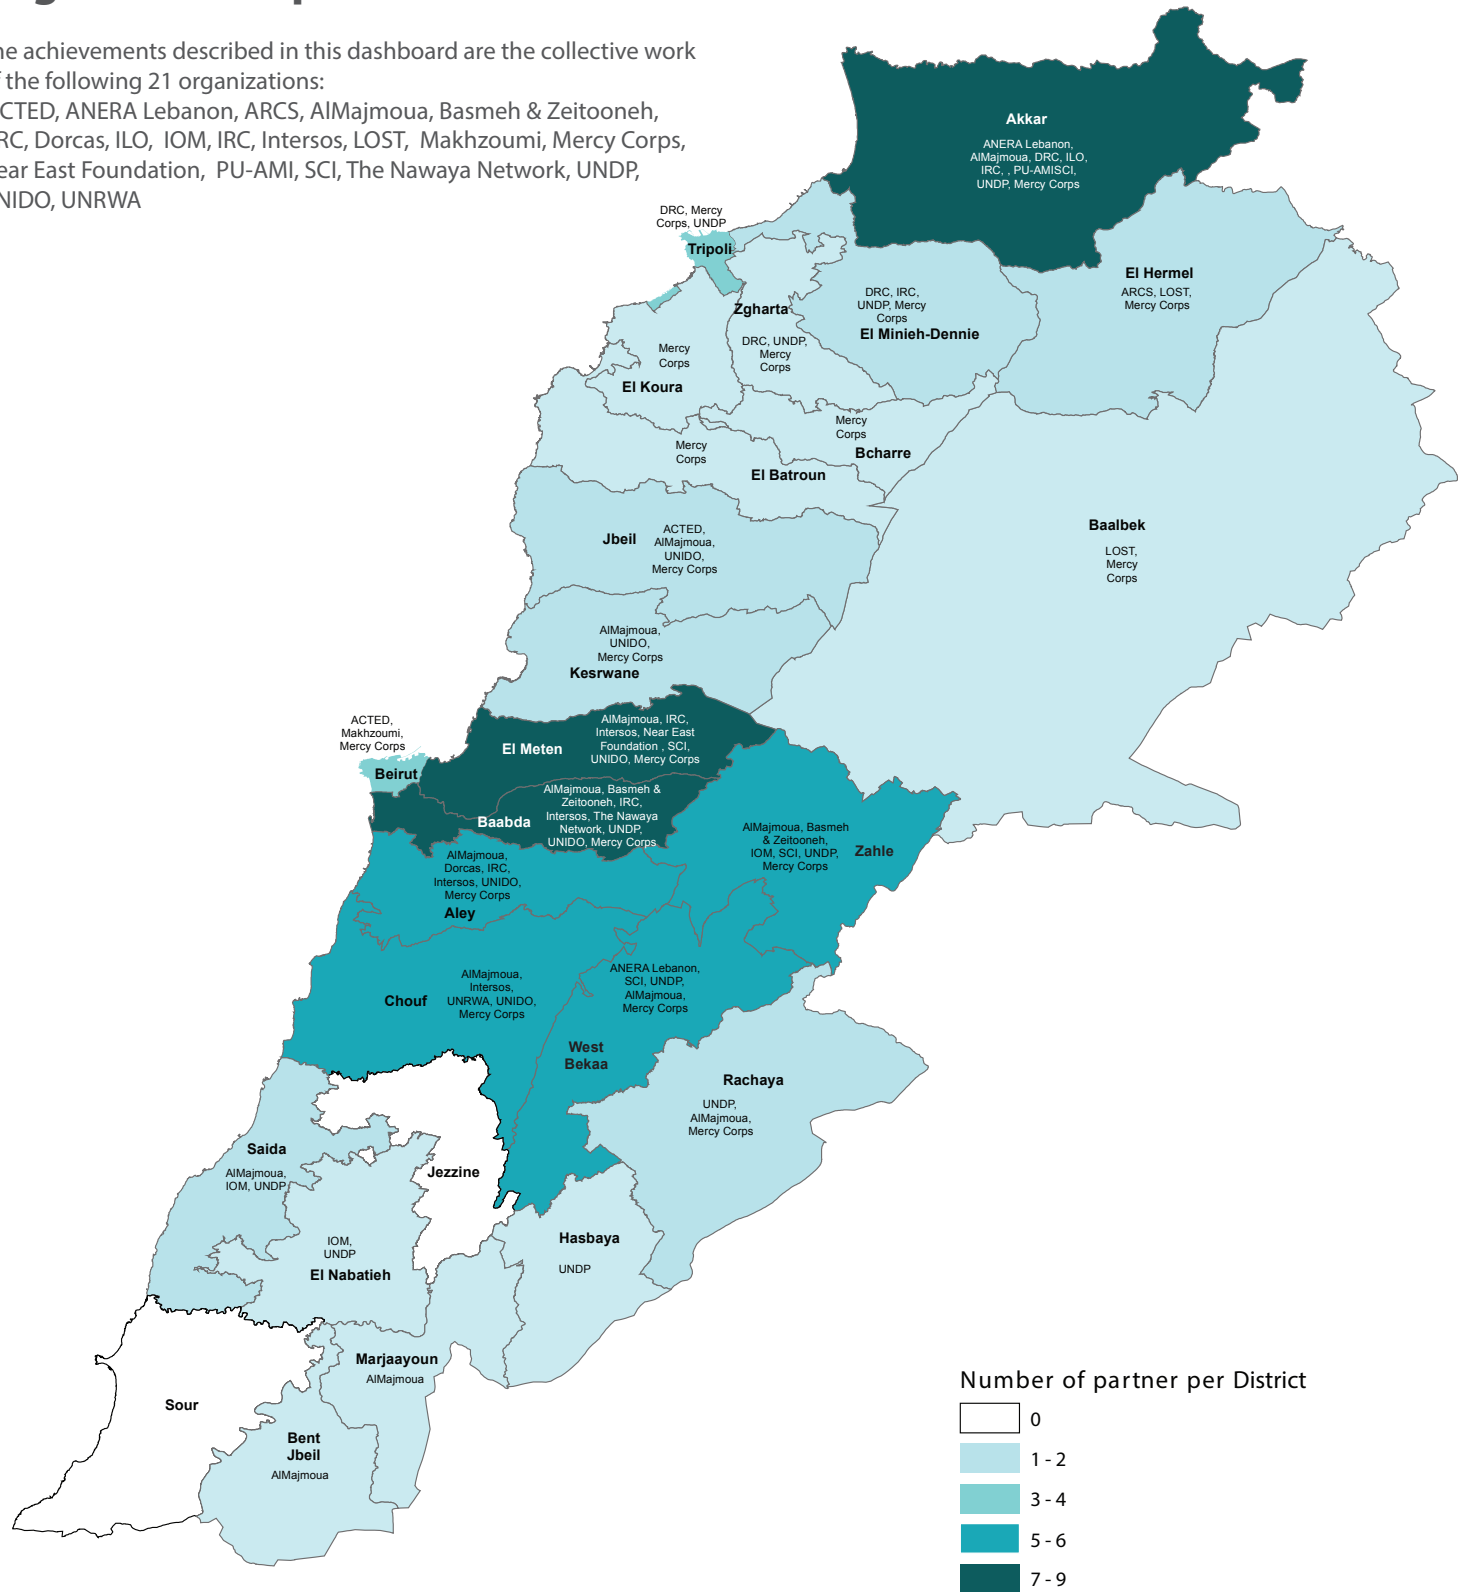

Organizations per district

The achievements described in this dashboard are the collective work of the following 21 organizations:

ACTED, ANERA Lebanon, ARCS, AlMajmoua, Basmeh & Zeitooneh, DRC, Dorcas, ILO, IOM, IRC, Intersos, LOST, Makhzoumi, Mercy Corps, Near East Foundation, PU-AMI, SCI, The Nawaya Network, UNDP, UNIDO, UNRWA

Note: This map has been produced by UNHCR based on maps and material provided by the Government of Lebanon for UNHCR operational purposes. It does not constitute an official United Nations map. The designations employed and the presentation of material on this map do not imply the expression of any opinion whatsoever on the part of the Secretariat of the United Nations concerning the legal status of any country, territory, city or area or of its authorities, or concerning the delimitation of its frontiers or boundaries.