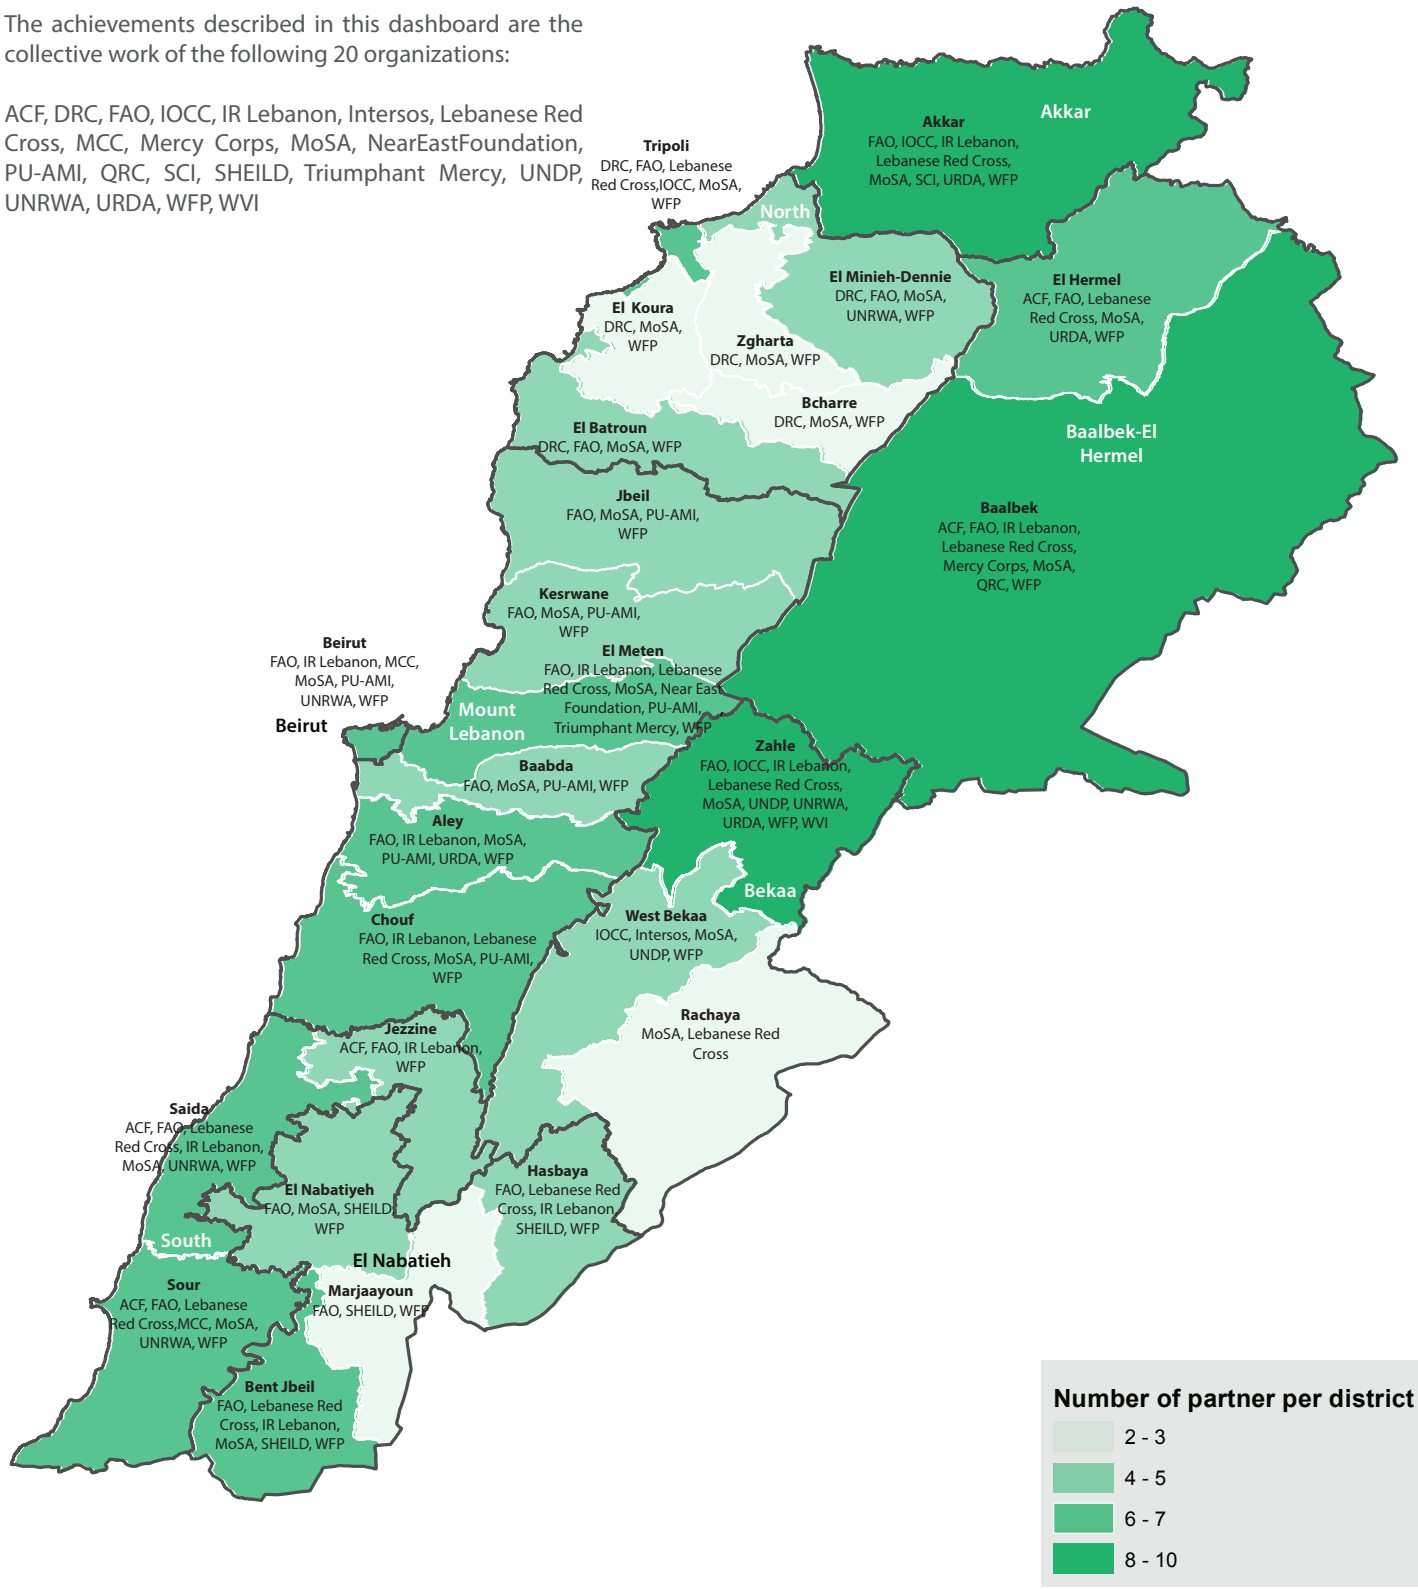

Organizations per district

The achievements described in this dashboard are the collective work of the following 20 organizations:

ACF, DRC, FAO, IOCC, IR Lebanon, Intersos, Lebanese Red Cross, MCC, Mercy Corps, MoSA, NearEastFoundation, PU-AMI, QRC, SCI, SHEILD, Triumphant Mercy, UNDP, UNRWA, URDA, WFP, WVI

Note: This map has been produced by UNHCR based on maps and material provided by the Government of Lebanon for UNHCR operational purposes. It does not constitute an official United Nations map. The designations employed and the presentation of material on this map do not imply the expression of any opinion whatsoever on the part of the Secretariat of the United Nations concerning the legal status of any country, territory, city or area or of its authorities, or concerning the delimitation of its frontiers or boundaries.