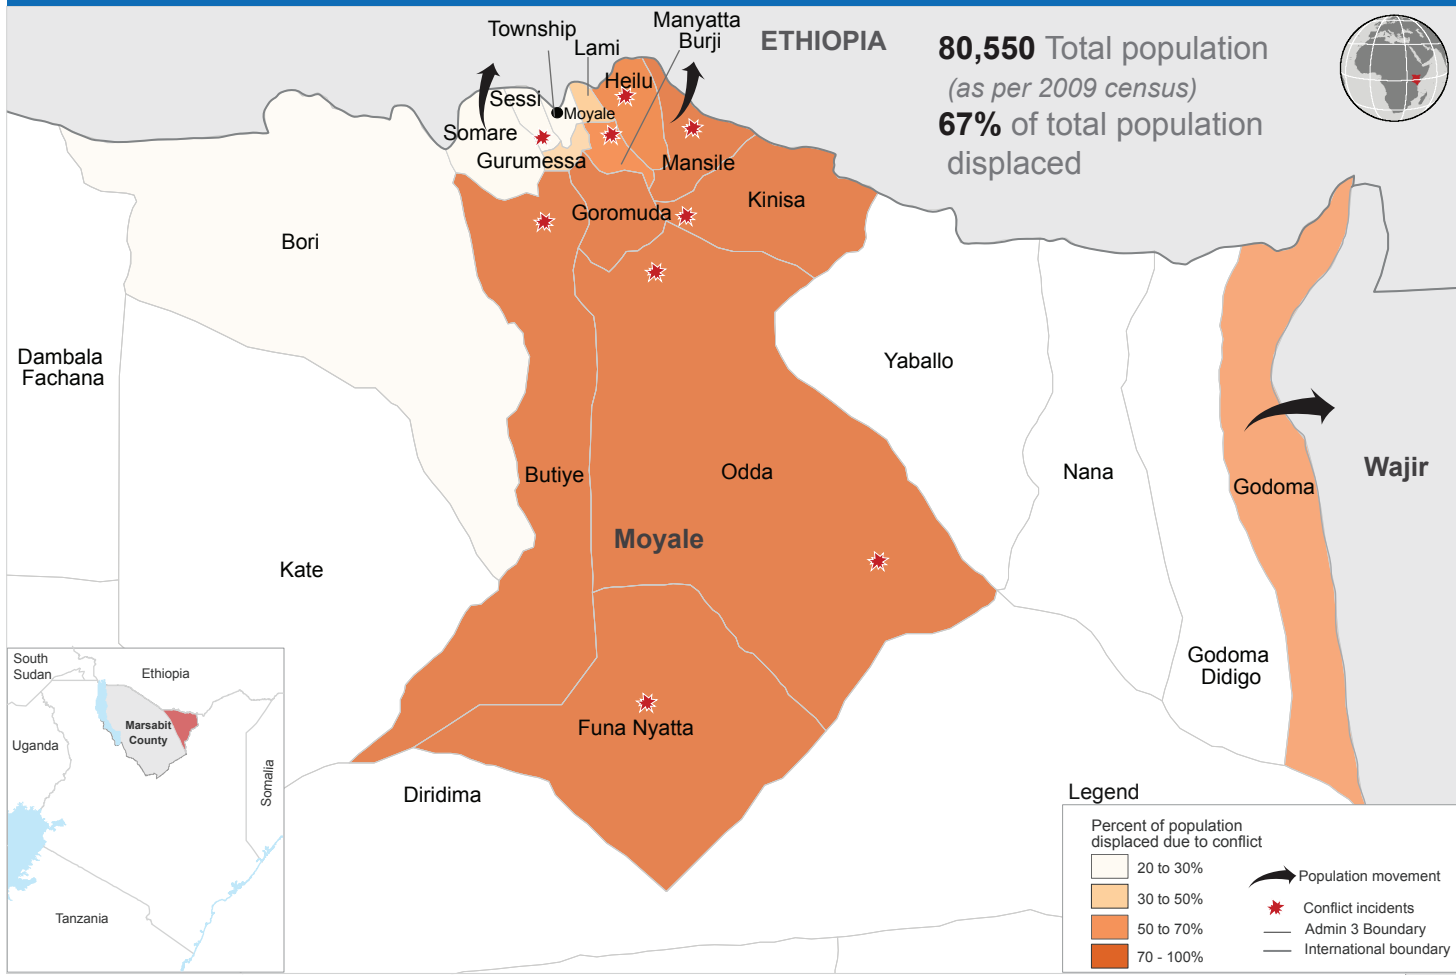

Kenya: Moyale population displacement (as at December 2013)

80,550 Total population
(as per 2009 census)
67% of total population displaced

Legend

- Percent of population displaced due to conflict
 - 20 to 30%
 - 30 to 50%
 - 50 to 70%
 - 70 - 100%
- Population movement
- Conflict incidents
- Admin 3 Boundary
- International boundary

The boundaries and names shown and the designations used on this map do not imply official endorsement or acceptance by the United Nations.