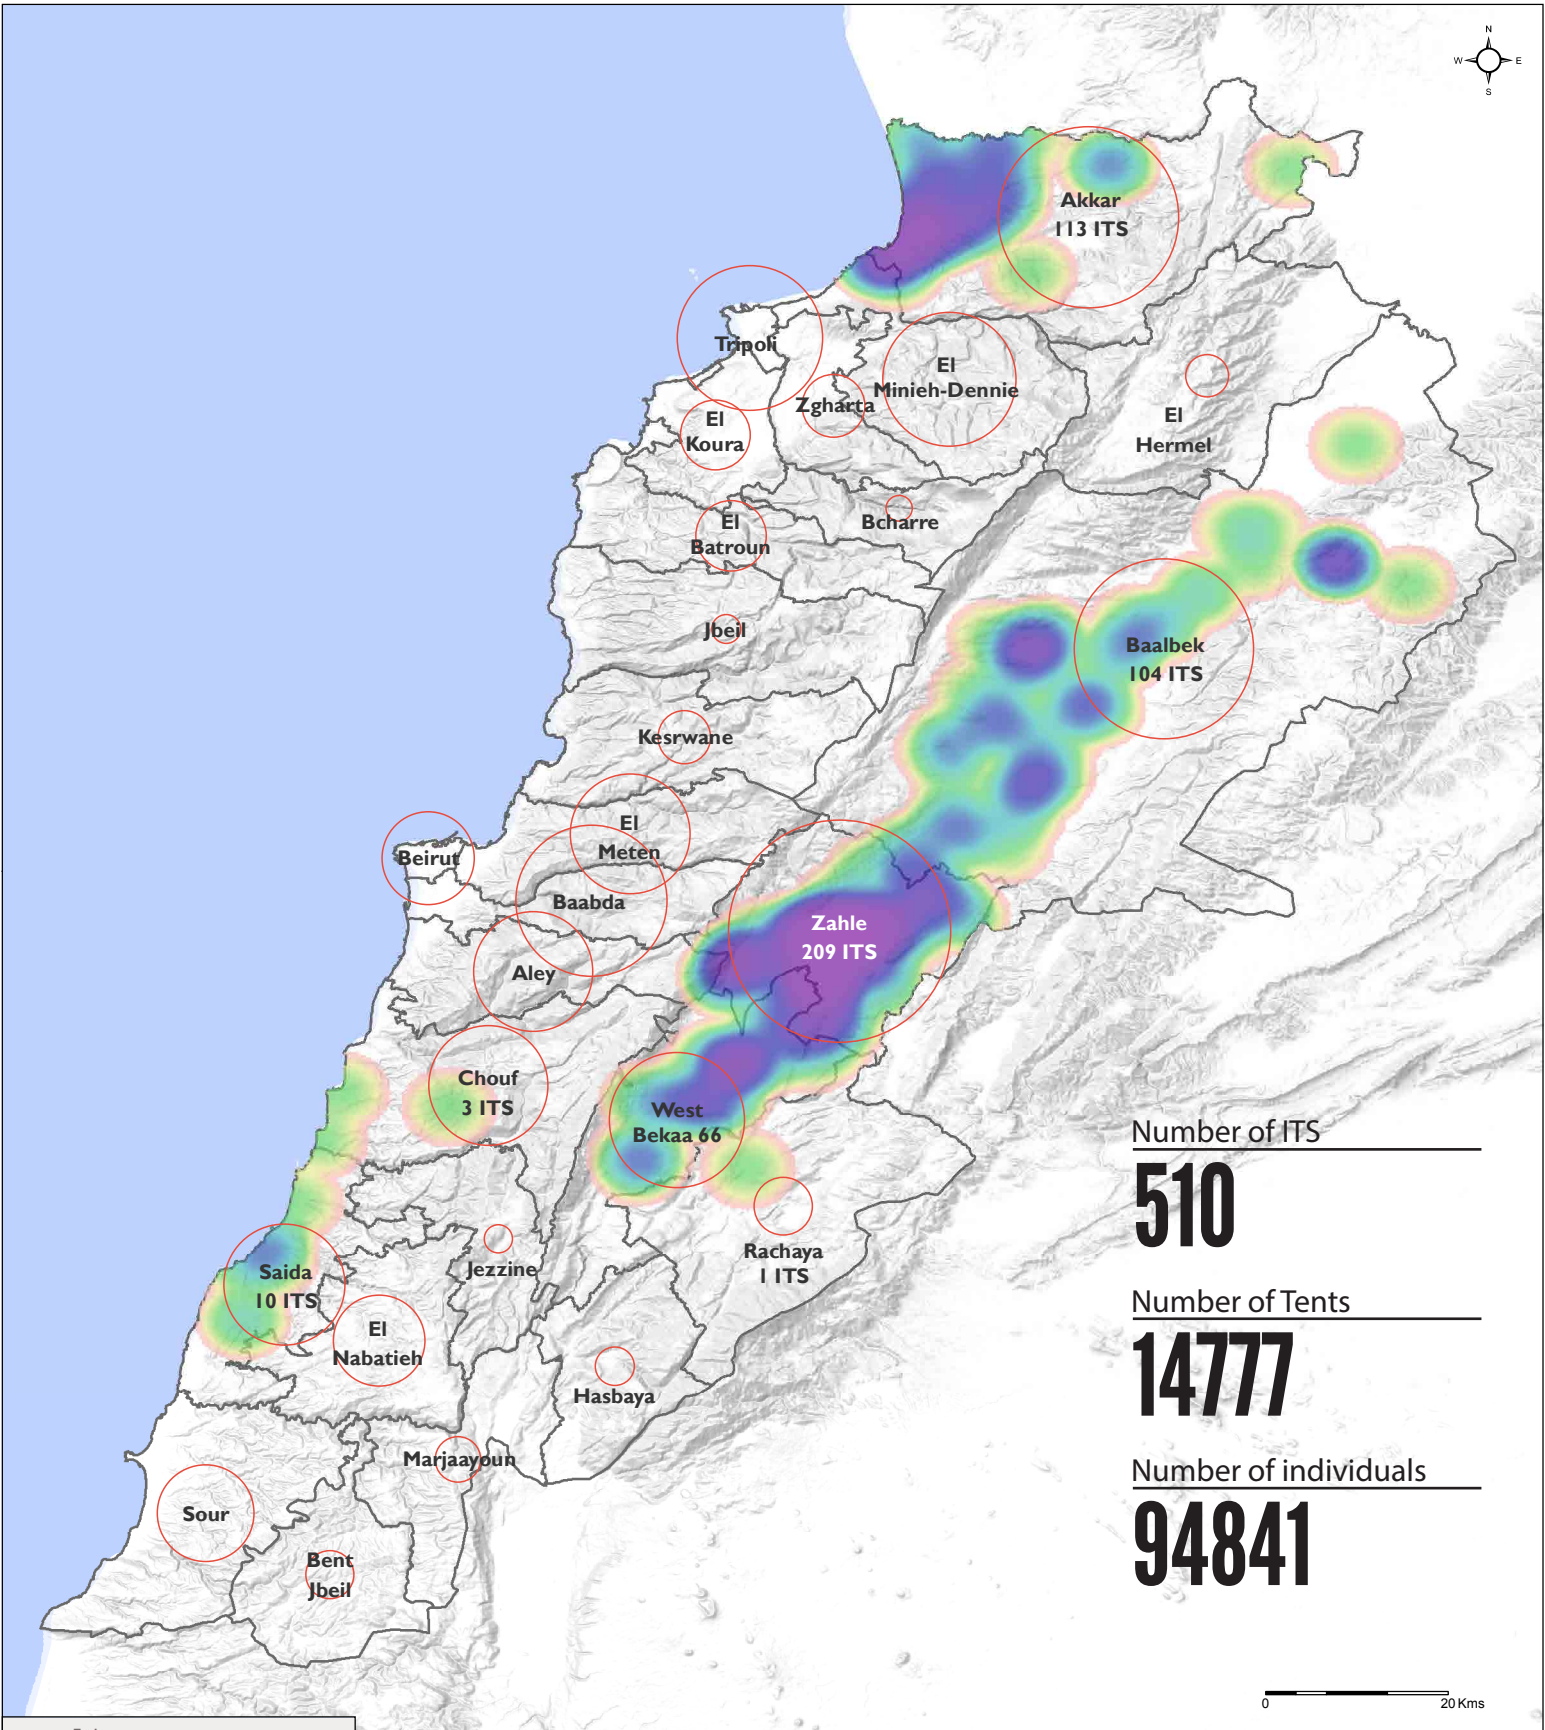

## LEBANON Informal Tented Settlements (ITS) - 15 March 2014

For Humanitarian Use Only  
Production date : 14 April 2014

Number of ITS

# 510

Number of Tents

# 94841

0 20 Kms

Approximate location of ITS

Number of Registered Refugees

Data sources: ITS information from the UNHCR IAMP Webmap  
Export made the 15 of March 2014  
Registered Refugees data from March UNHCR ProGres export

Contact: reach.mapping@impact-initiatives.org  
Note: Data, designations and boundaries contained on this map are not warranted to be error-free and do not imply acceptance by the REACH partners, associated, donors mentioned on this map.