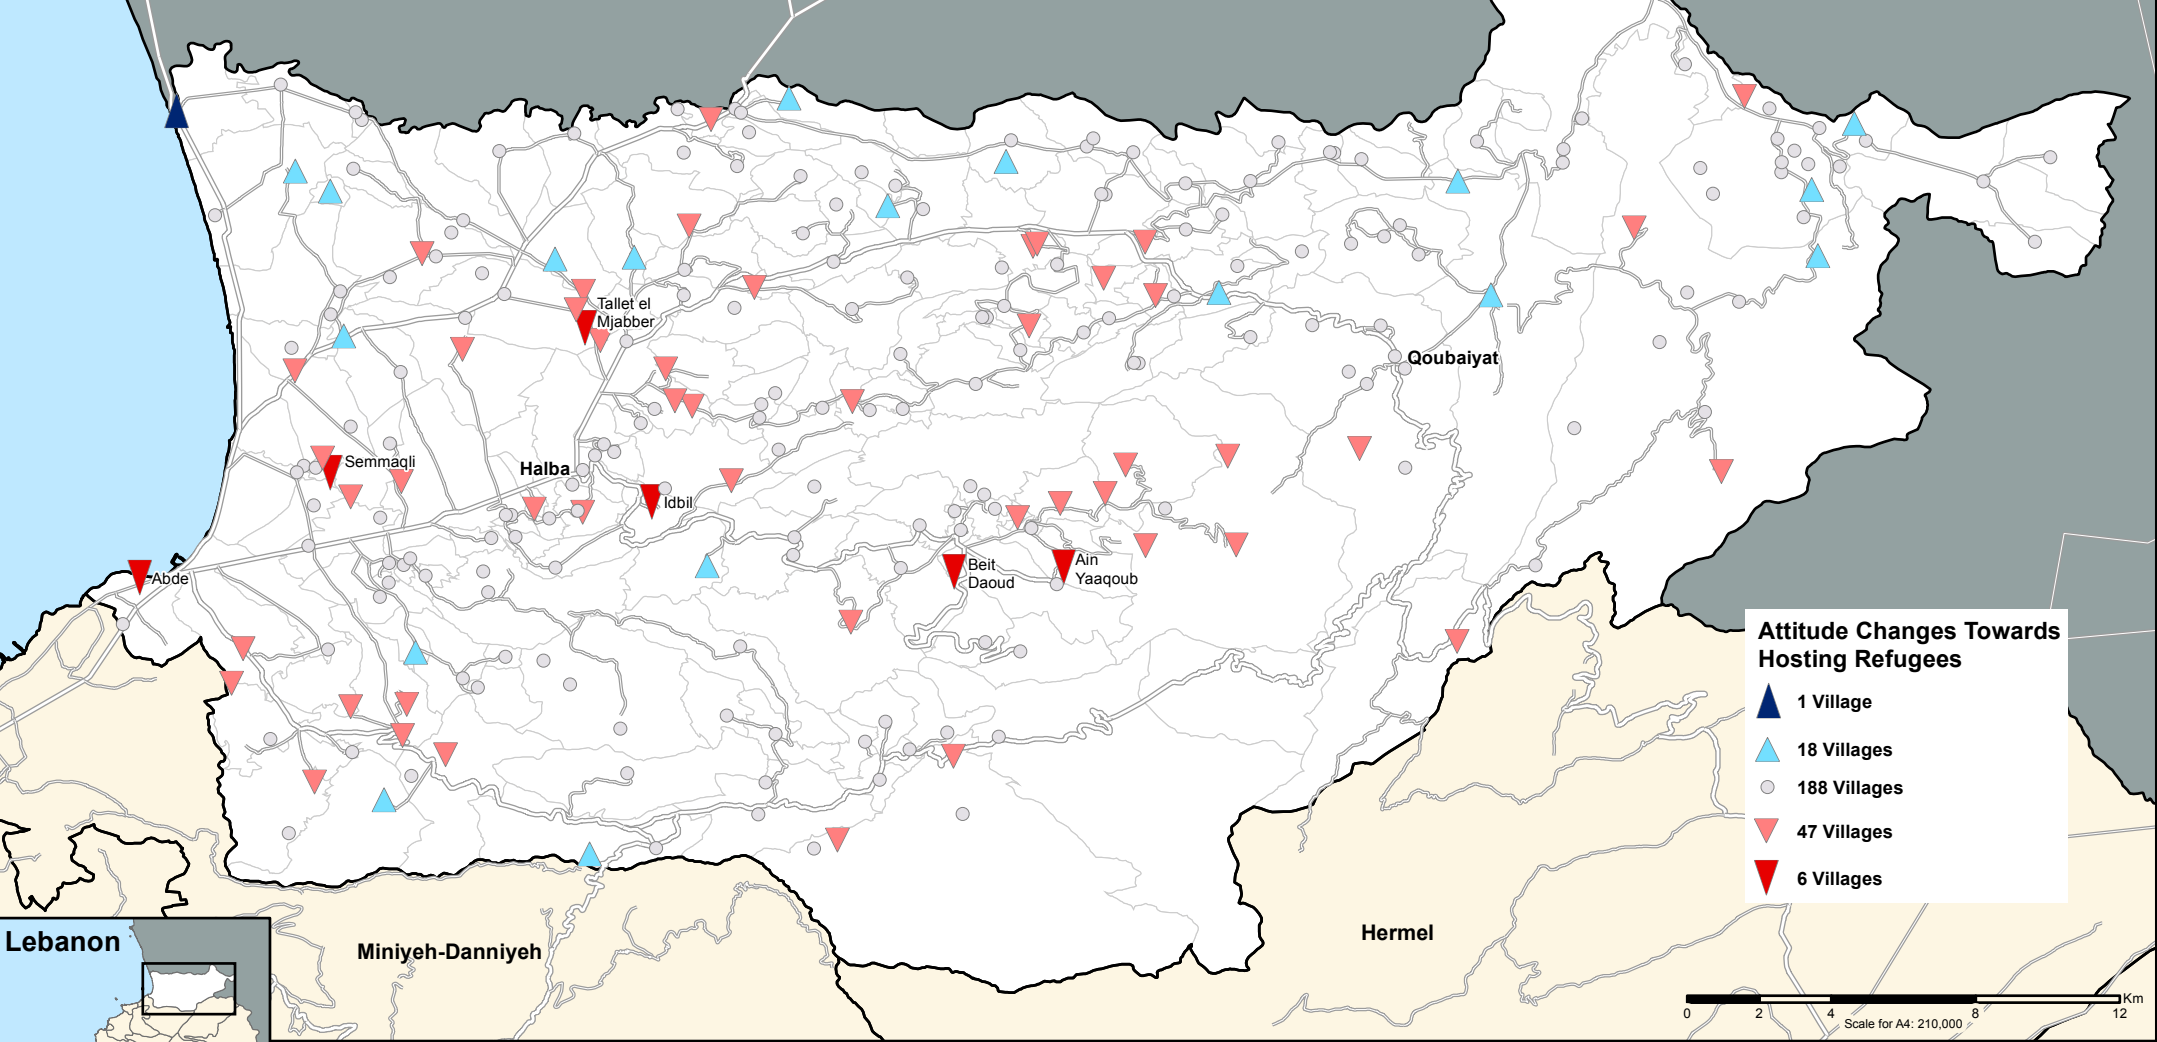

Lebanon - Akkar Governorate

Attitude Changes Toward Hosting Syrian Refugees - April 2014

For Humanitarian Use Only
Production date : 20 May 2014

Syrian Arab Republic

Attitude Changes Towards Hosting Refugees

- ▲ 1 Village
- ▲ 18 Villages
- 188 Villages
- ▼ 47 Villages
- ▼ 6 Villages