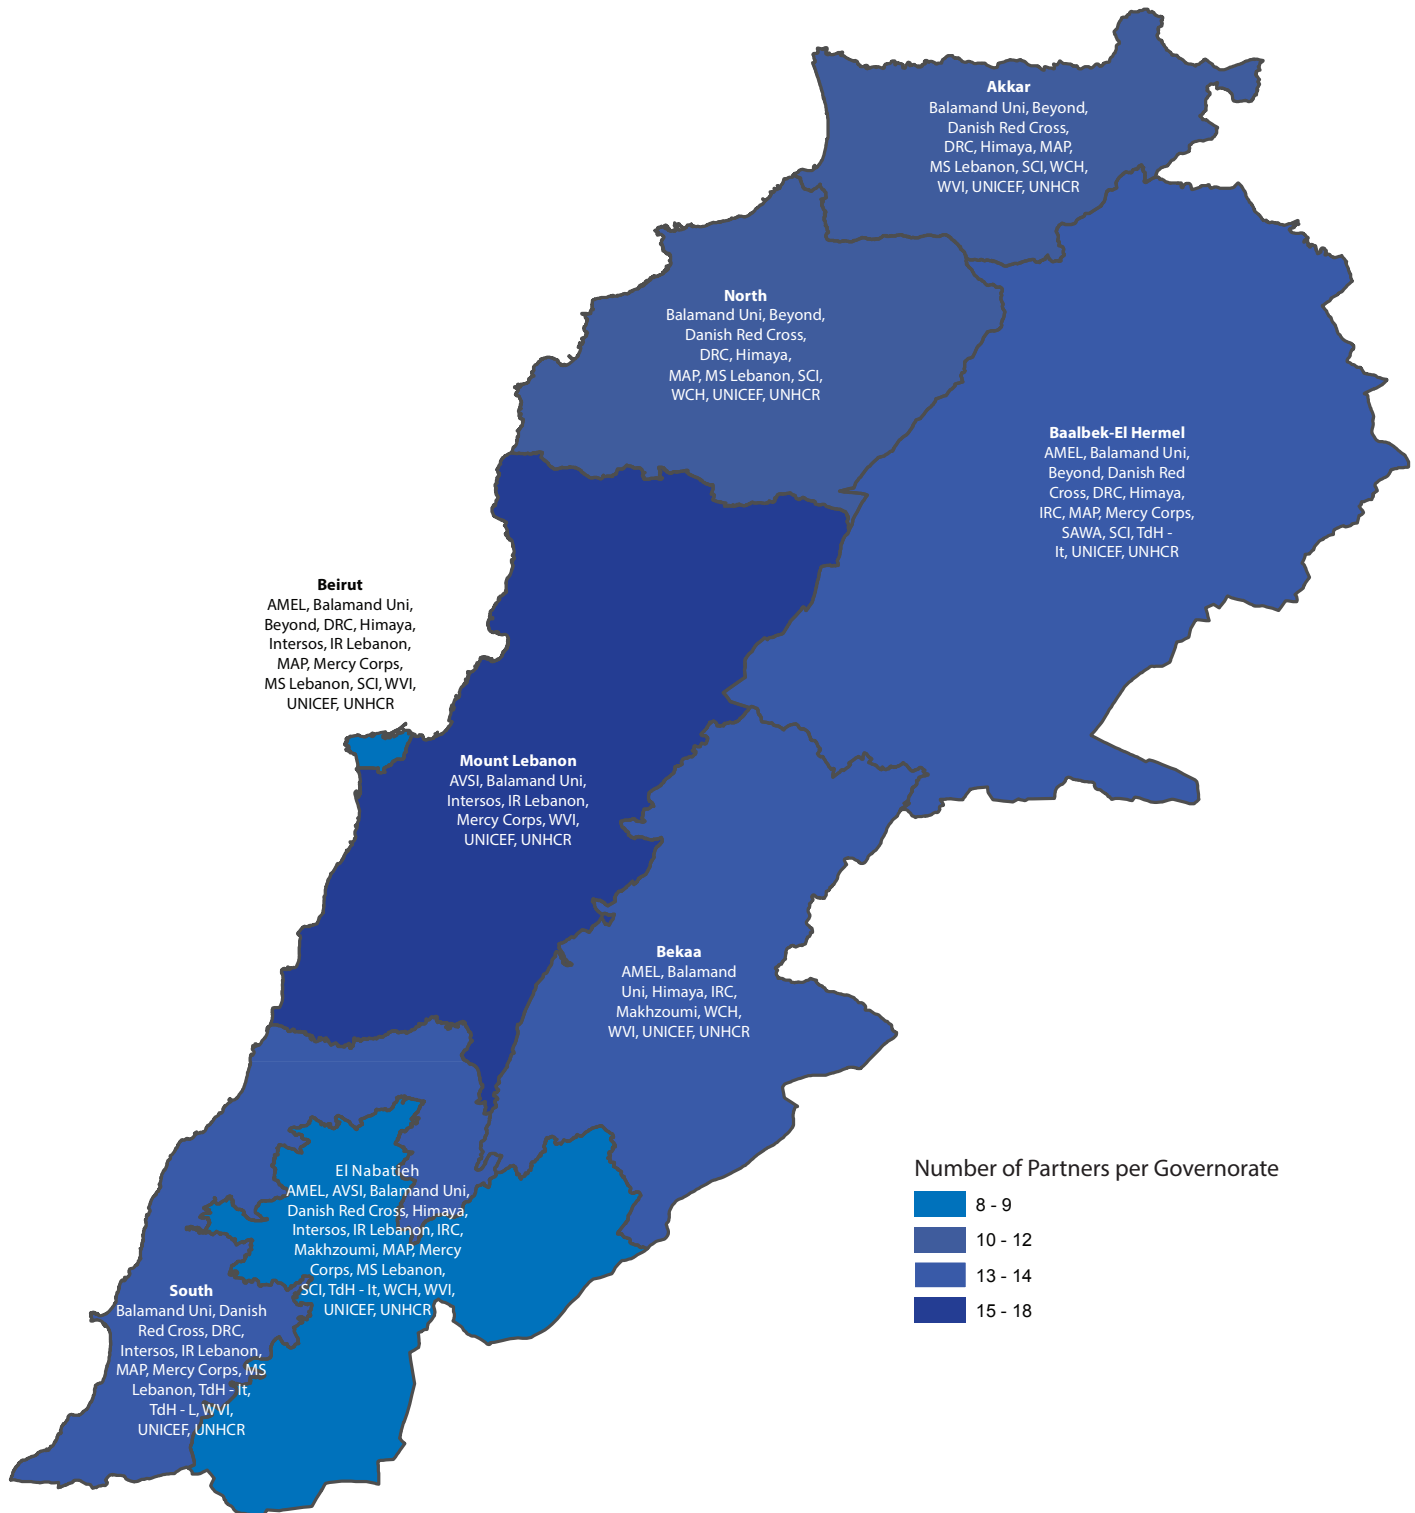

### Organizations per district

The achievements described in this dashboard are the collective work of the following 23 organizations:

AVSI, AMEL, Balamand University, Beyond, Danish Red Cross, DRC, Himaya, Intersos, IR Lebanon, IRC, Makhzoumi, MAP, Mercy Corps, MS Lebanon, SAWA, SCI, TdH - It TdH - L, UNHCR, UNICEF, WCH, WVI

Note: This map has been produced by UNHCR based on maps and material provided by the Government of Lebanon for UNHCR operational purposes. It does not constitute an official United Nations map. The designations employed and the presentation of material on this map do not imply the expression of any opinion whatsoever on the part of the Secretariat of the United Nations concerning the legal status of any country, territory, city or area or of its authorities, or concerning the delimitation of its frontiers or boundaries.