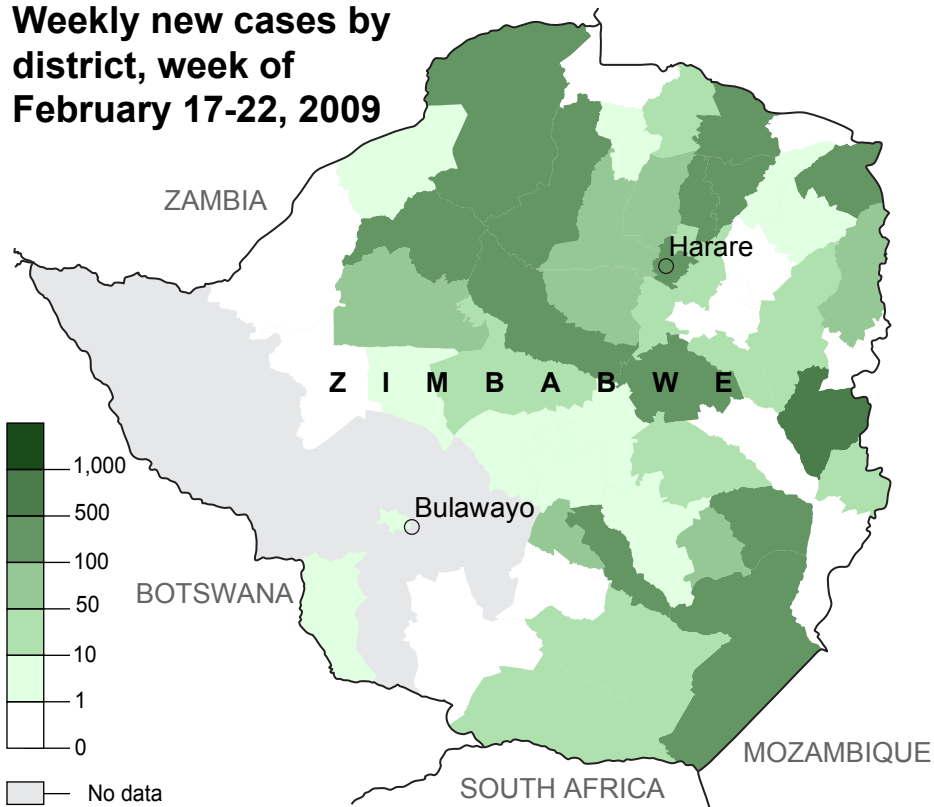

# Zimbabwe's Cholera Outbreak Claims 129 Lives In Past Week

The cholera outbreak in Zimbabwe has infected 82,130 people and claimed 3,817 lives since August.

**Weekly deaths by district**  
February 17-22, 2009

# Zimbabwe's Cholera Outbreak Infects 4,480 People In Past Week

The cholera outbreak in Zimbabwe has infected 82,130 people and claimed 3,817 lives since August.

**Weekly new cases by district, week of February 17-22, 2009**