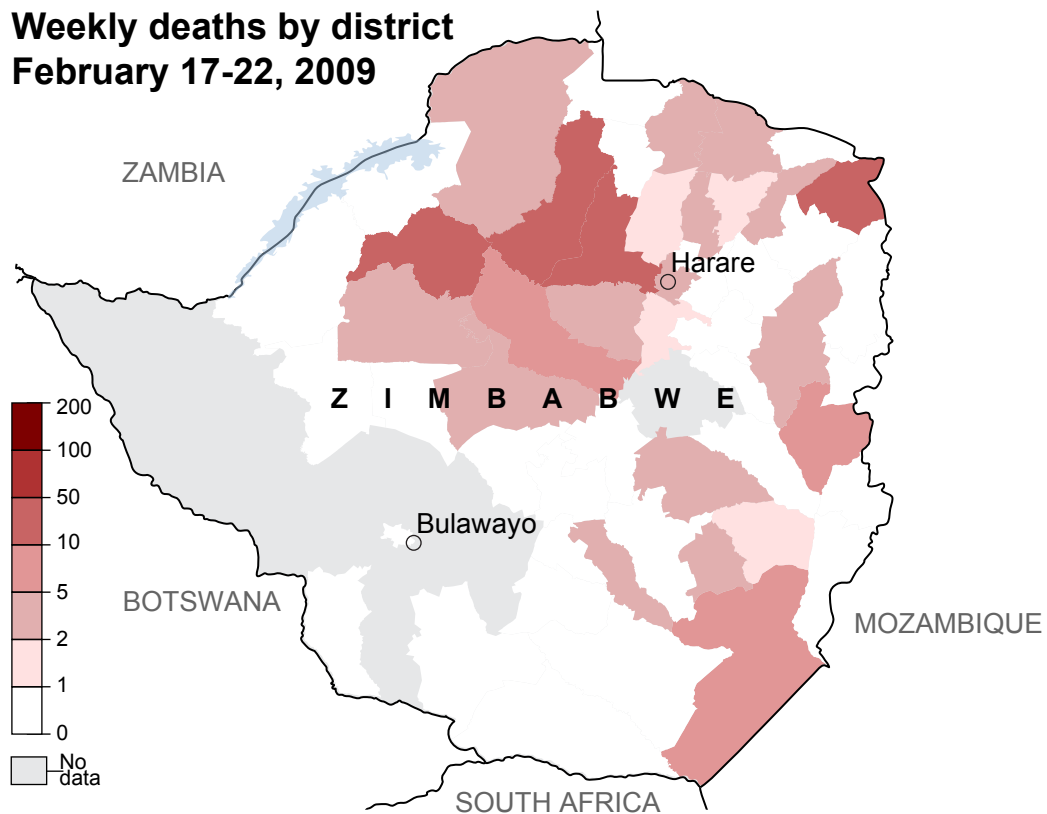

# Zimbabwe's Cholera Outbreak Claims 129 Lives In Past Week

The cholera outbreak in Zimbabwe has infected 82,130 people and claimed 3,817 lives since August.

**Weekly deaths by district**  
February 17-22, 2009

# Zimbabwe's Cholera Outbreak Infects 4,480 People In Past Week

The cholera outbreak in Zimbabwe has infected 82,130 people and claimed 3,817 lives since August.

**Weekly new cases by district, week of February 17-22, 2009**