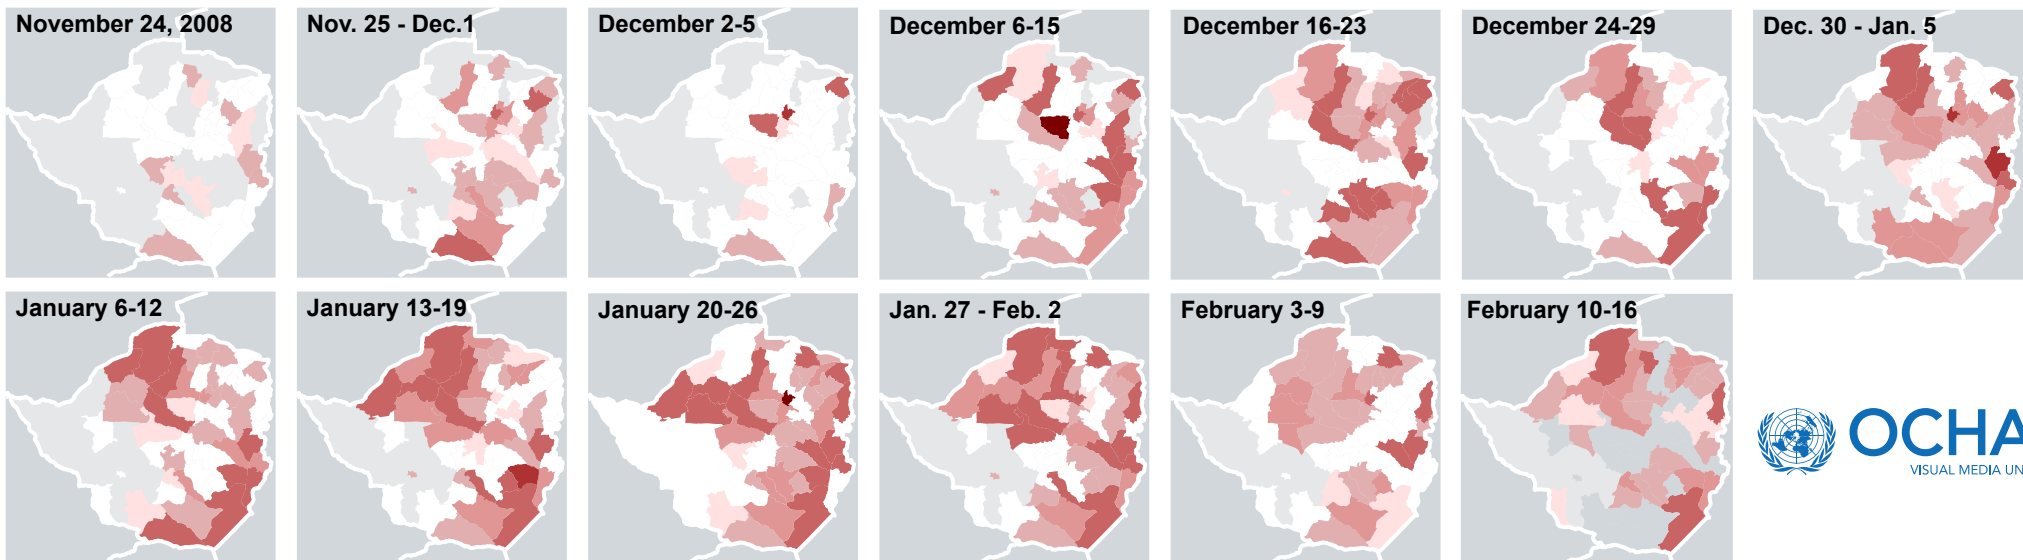

# Zimbabwe's Cholera Outbreak Claims 129 Lives In Past Week

The cholera outbreak in Zimbabwe has infected 82,130 people and claimed 3,817 lives since August.

**Weekly deaths by district**  
February 17-22, 2009

**Cumulative totals**

# Zimbabwe's Cholera Outbreak Infects 4,480 People In Past Week

The cholera outbreak in Zimbabwe has infected 82,130 people and claimed 3,817 lives since August.

**Weekly new cases by district, week of February 17-22, 2009**

**Weekly totals**