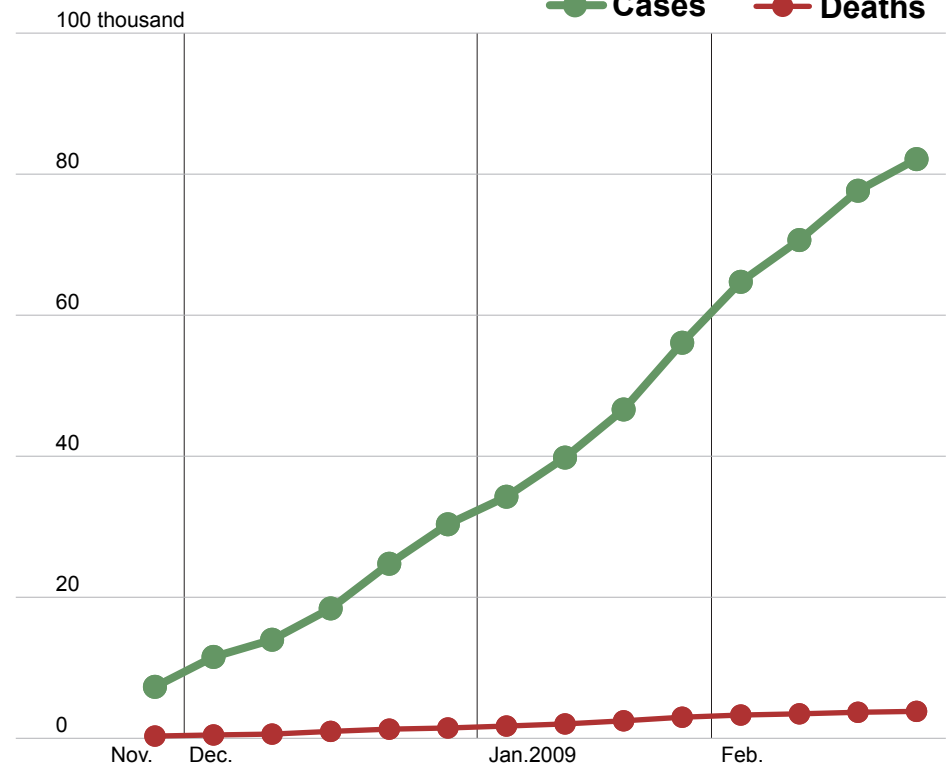

# Zimbabwe's Cholera Outbreak Claims 129 Lives In Past Week

The cholera outbreak in Zimbabwe has infected 82,130 people and claimed 3,817 lives since August.

**Weekly deaths by district**  
February 17-22, 2009

**Cumulative totals**

# Zimbabwe's Cholera Outbreak Infects 4,480 People In Past Week

The cholera outbreak in Zimbabwe has infected 82,130 people and claimed 3,817 lives since August.

**Weekly new cases by district, week of February 17-22, 2009**

**Weekly totals**