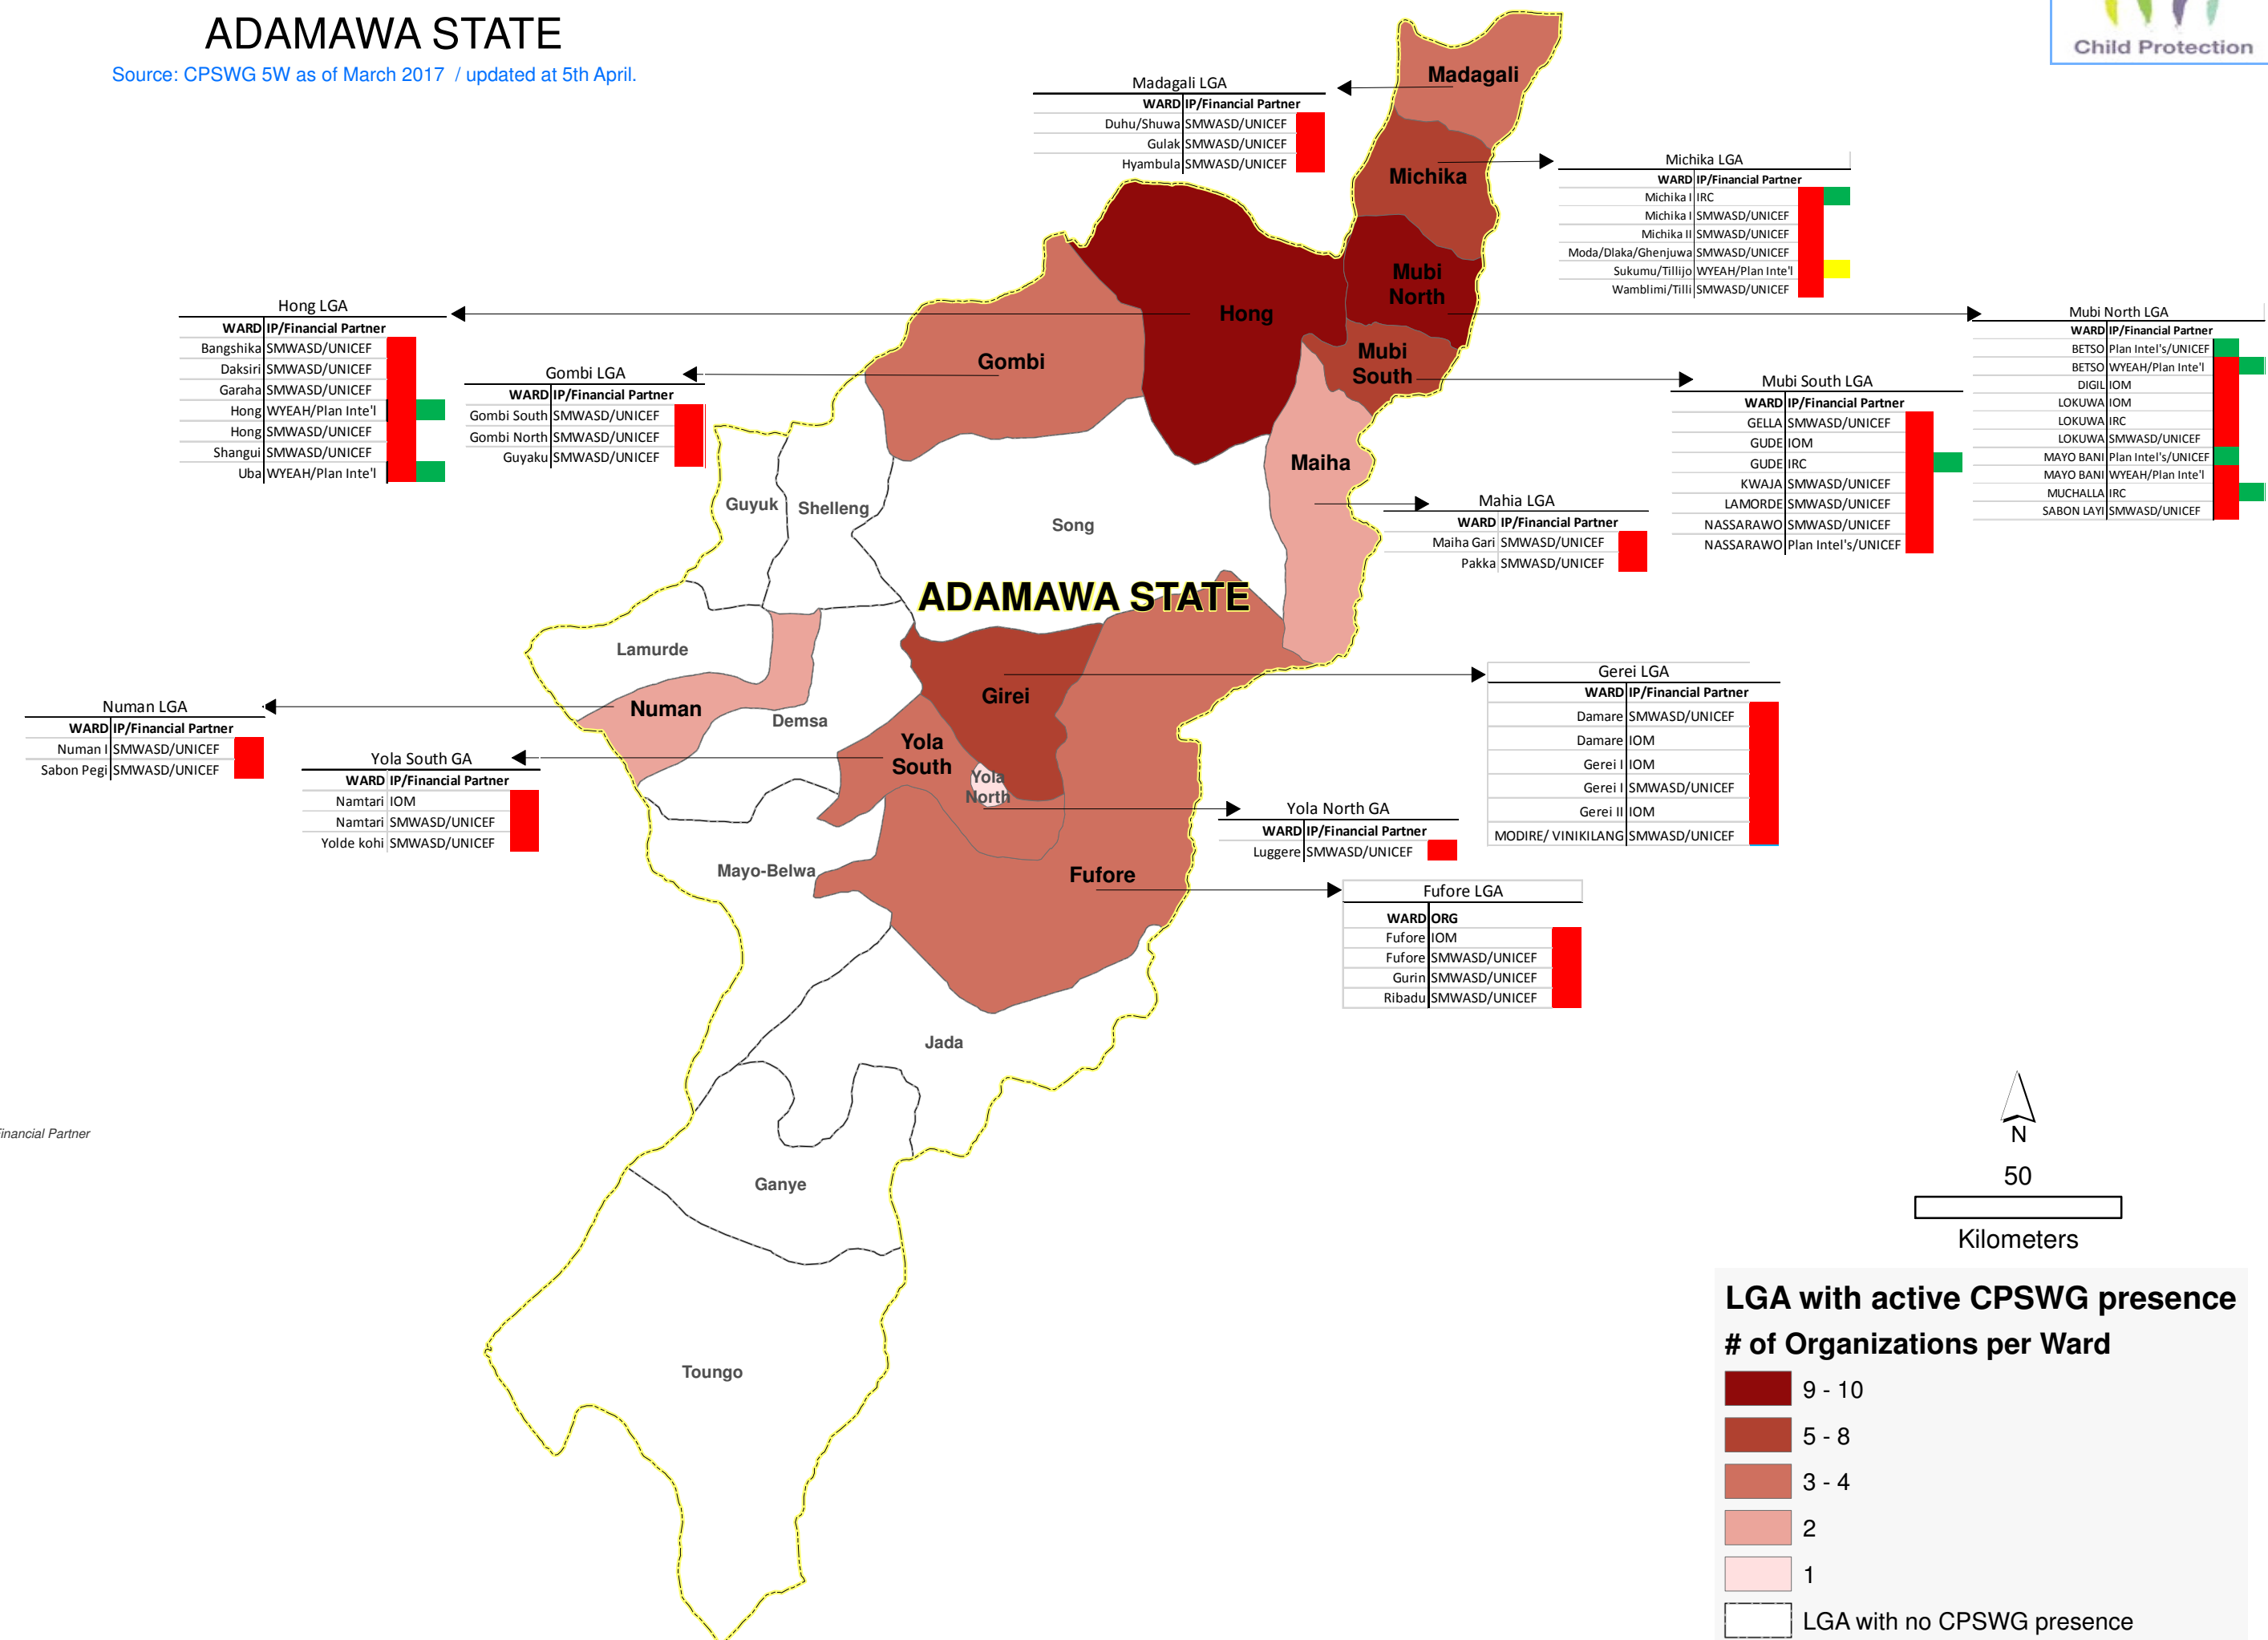

CHILD PROTECTION SUB-SECTOR OPERATIONAL PRESENCE

ADAMAWA STATE

Source: CPSWG 5W as of March 2017 / updated at 5th April.

CP Core Commitments

CAAFAG	
MRE	
PSS	
UASC	

Map Key: Implementing Organization / Financial Partner

LGA with active CPSWG presence

of Organizations per Ward

	9 - 10
	5 - 8
	3 - 4
	2
	1
	LGA with no CPSWG presence
	State Boundary

For information and update contact with:
 CPSWG Coordinator, Borno, Yobe & Adamawa, Perrine Corcuff (pcorcuff@unicef.org)
 CPSWG IMO, Abuja & Adamawa: Kamran Ahmad (kaahmad@unicef.org)
 CPSWG IMO, Borno, Yobe: Muhammad Farhad (mfahad@unicef.org)

The boundaries are not officially endorsed by the United Nations.