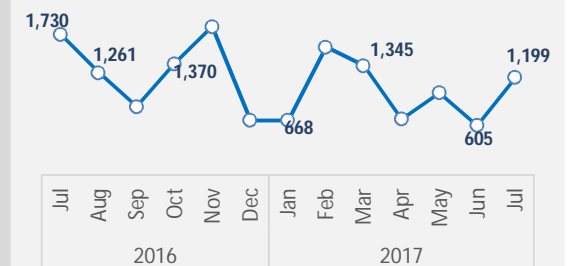

Rwanda

Population of Concern to UNHCR

as of 31st July 2017

Population Figures

Active Total **169,968**

Refugees **161,166**

Asylum Seekers **8,802**
(Pending)

CoO Breakdown

Burundi 86,359 53.5%

DRC 74,302 46.2%

Others 0.3% 505

Age Breakdown

0-17 50%

18-59 47%

60+ 3%

Monthly Registration Trends

- UNHCR Country Office
- UNHCR Field Office
- UNHCR Field Unit
- Refugee Camp
- Reception / Transit Centre
- Refugee Urban Location
- International boundary
- Province boundary

10km