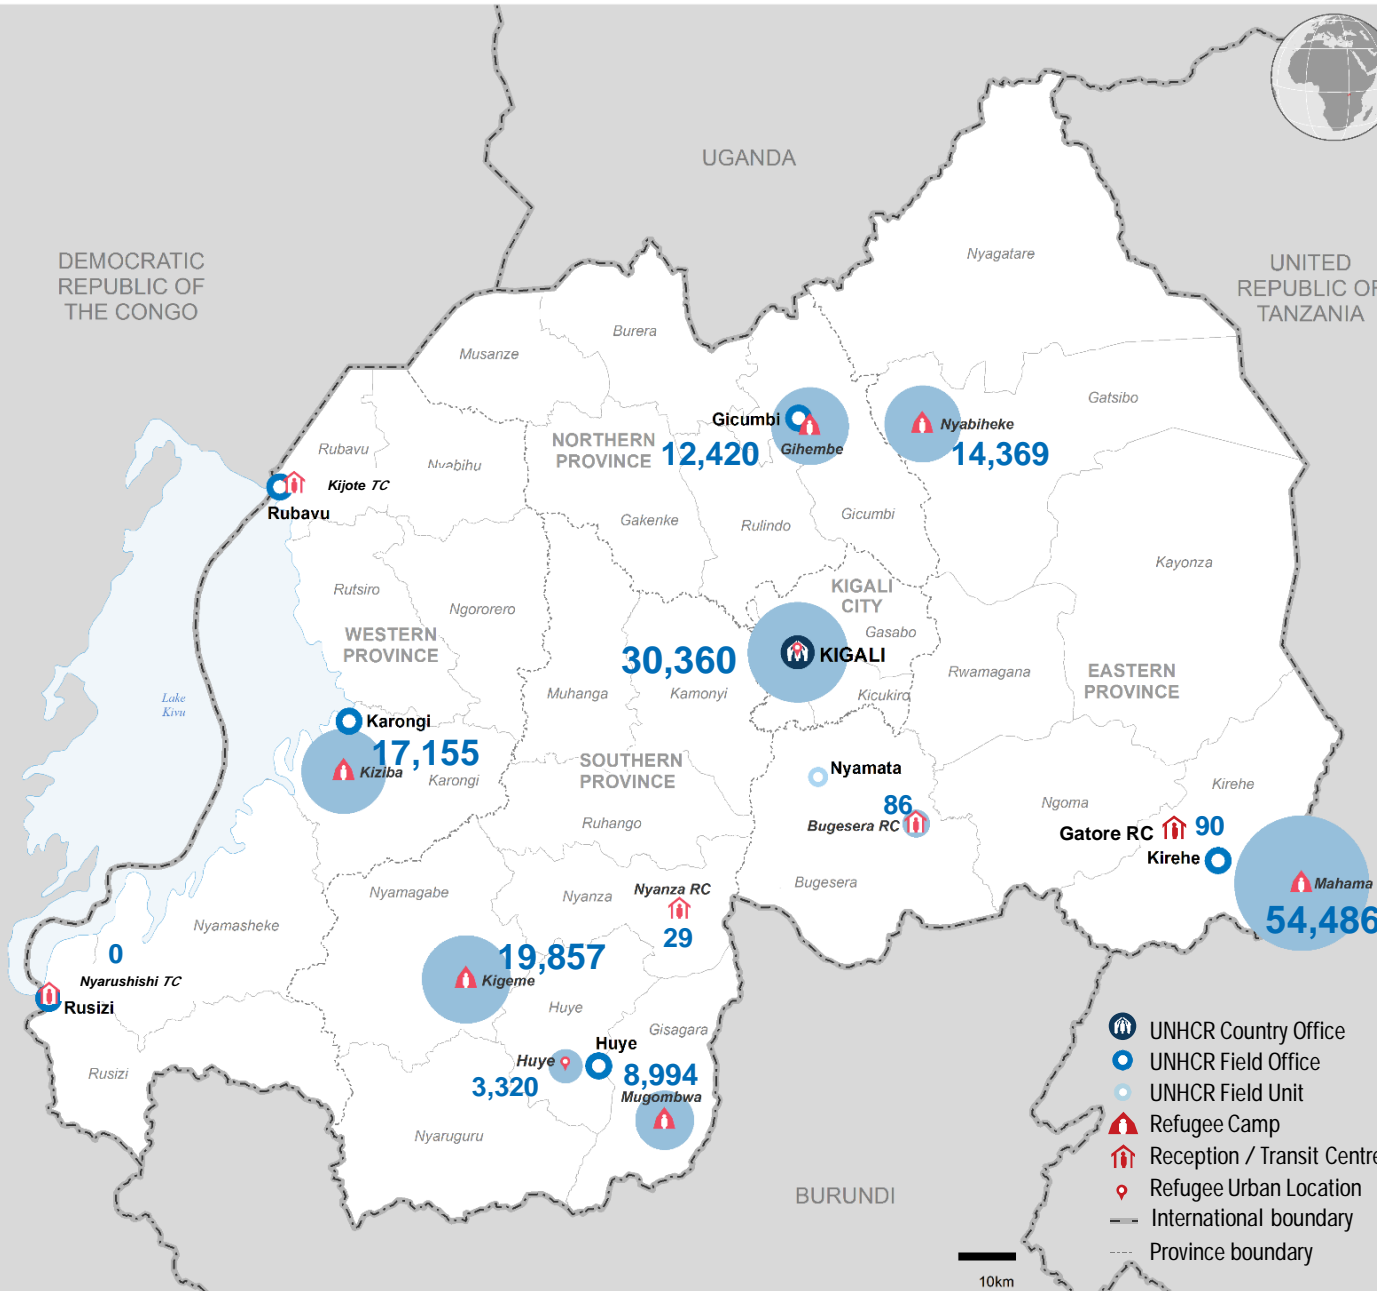

Rwanda

Population of Concern to UNHCR

as of 31st July 2017

Population Figures

Active Total **169,968**

Refugees **161,166**

Asylum Seekers **8,802**
(Pending)

CoO Breakdown

Burundi 86,359 53.5%

DRC 74,302 46.2%

Others 0.3% 505

Age Breakdown

0-17 50%

18-59 47%

60+ 3%

Monthly Registration Trends

- UNHCR Country Office
- UNHCR Field Office
- UNHCR Field Unit
- Refugee Camp
- Reception / Transit Centre
- Refugee Urban Location
- International boundary
- Province boundary

10km