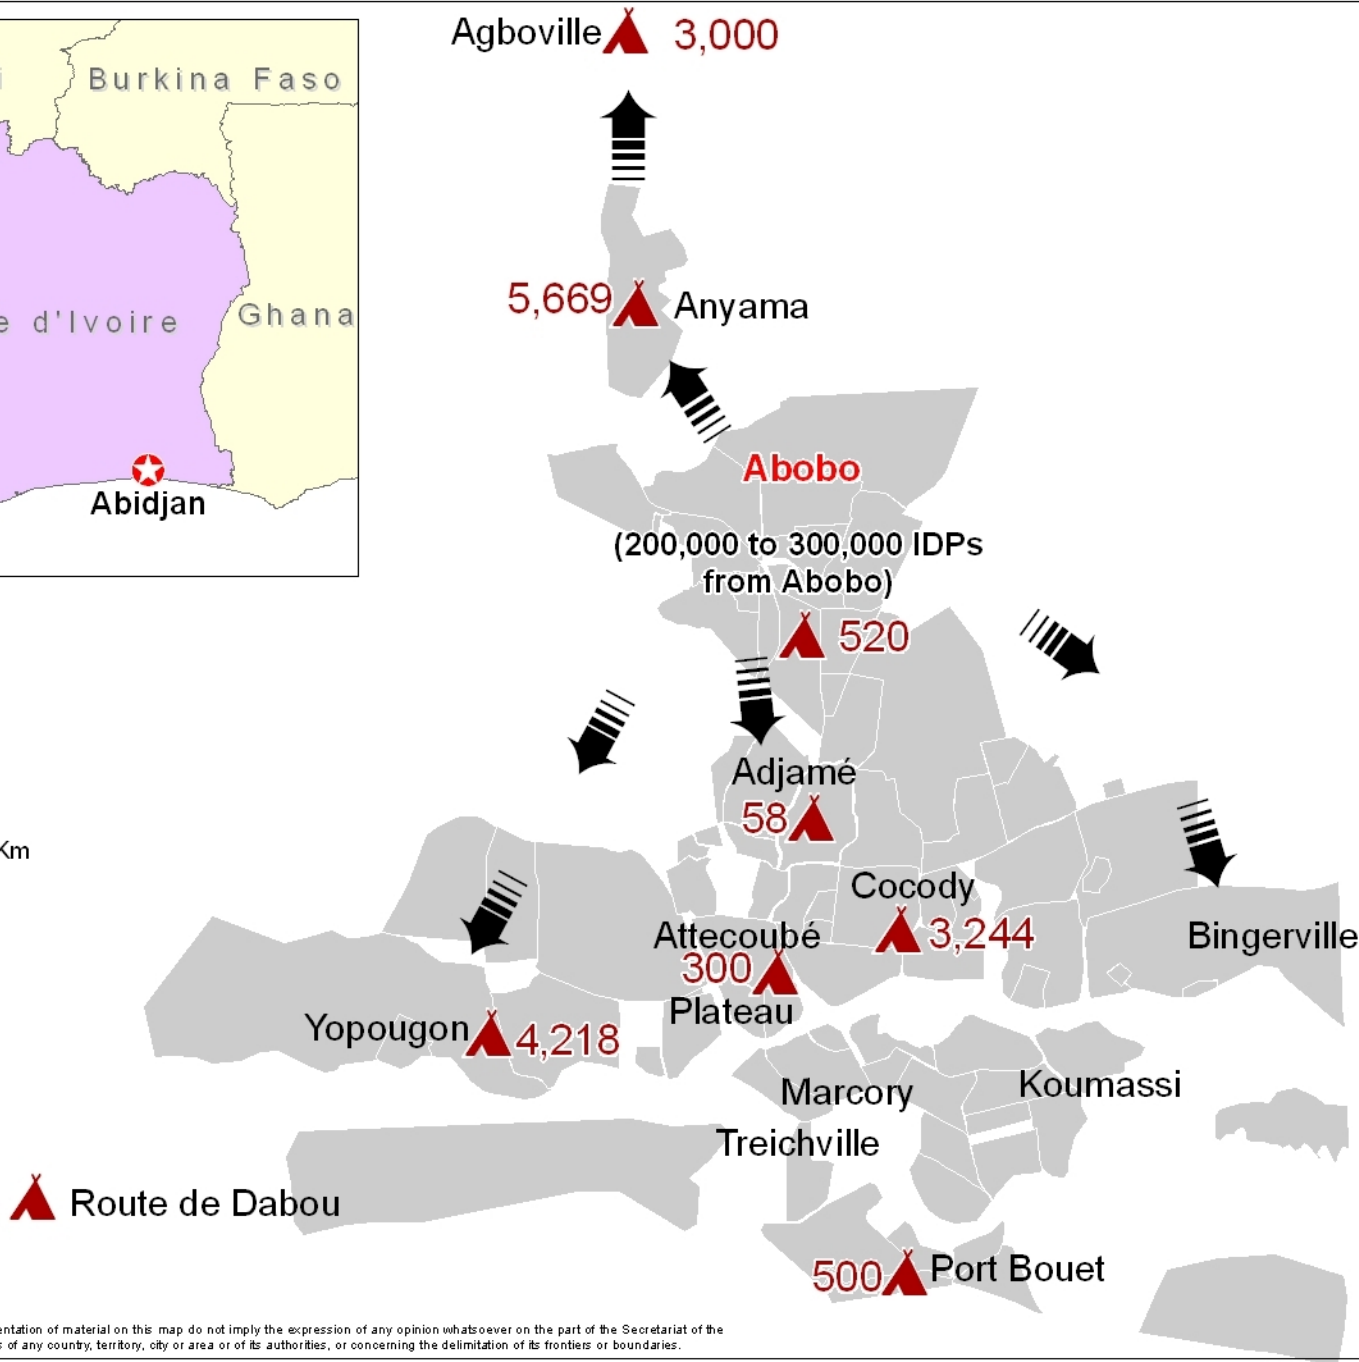

Map data source(s):
Devinfo, Google, UNHCR, OIM, OCHA