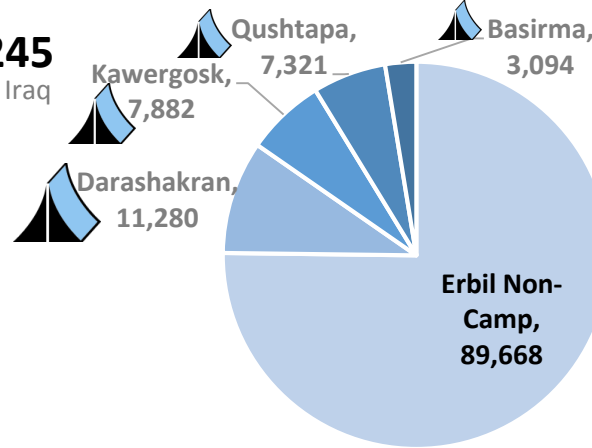

# Iraq: Syrian Refugee stats and locations, 31 July 2017

**Total: 244,605 persons** (80,204 households)

**Population in Camps and non-Camps:** 38% ( 92,950 persons) live in 9 camps & 62% (151,655 persons) in non-camp/urban areas

**Locations:** 97% (236,132 persons) live in Kurdistan Region – Iraq (KR-I), 03% ( 8,473 persons) live in other locations in Iraq.

**Duhok 85,020**

35% of all refugees in Iraq

**Erbil 119, 245**

49% of all refugees in Iraq

**Sulaymaniyah 31,867**

13% of all refugees in Iraq

**Anbar 4,461**