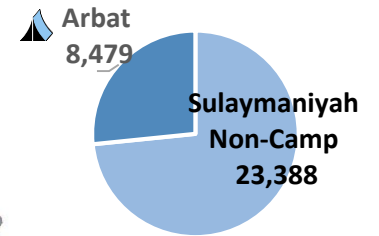

Iraq: Syrian Refugee stats and locations, 31 July 2017

Total: 244,605 persons (80,204 households)

Population in Camps and non-Camps: 38% (92,950 persons) live in 9 camps & 62% (151,655 persons) in non-camp/urban areas

Locations: 97% (236,132 persons) live in Kurdistan Region – Iraq (KR-I), 03% (8,473 persons) live in other locations in Iraq.

Duhok 85,020

35% of all refugees in Iraq

Erbil 119, 245

49% of all refugees in Iraq

Sulaymaniyah 31,867

13% of all refugees in Iraq

Anbar 4,461