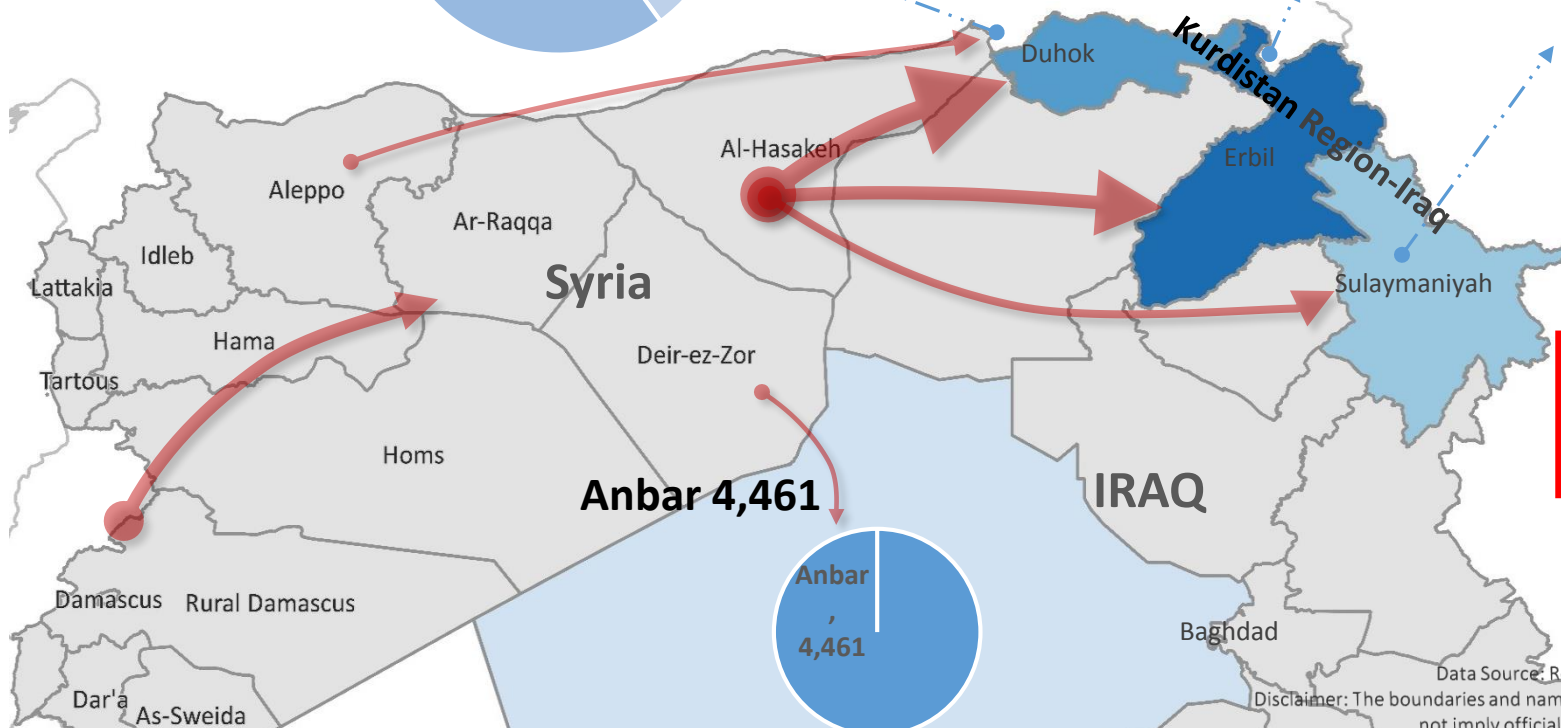

# Iraq: Syrian Refugee stats and locations, 31 July 2017

**Total: 244,605 persons** (80,204 households)

**Population in Camps and non-Camps:** 38% ( 92,950 persons) live in 9 camps & 62% (151,655 persons) in non-camp/urban areas

**Locations:** 97% (236,132 persons) live in Kurdistan Region – Iraq (KR-I), 03% ( 8,473 persons) live in other locations in Iraq.

**Duhok 85,020**

35% of all refugees in Iraq

**Erbil 119, 245**

49% of all refugees in Iraq

**Sulaymaniyah 31,867**

13% of all refugees in Iraq

**Anbar 4,461**