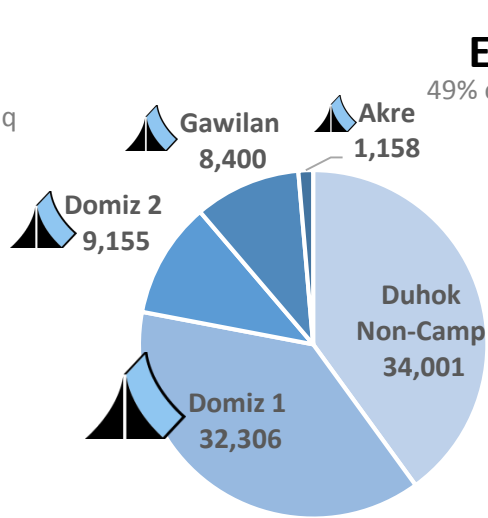

# Iraq: Syrian Refugee stats and locations, 31 July 2017

**Total: 244,605 persons** (80,204 households)

**Population in Camps and non-Camps:** 38% ( 92,950 persons) live in 9 camps & 62% (151,655 persons) in non-camp/urban areas

**Locations:** 97% (236,132 persons) live in Kurdistan Region – Iraq (KR-I), 03% ( 8,473 persons) live in other locations in Iraq.

**Duhok 85,020**

35% of all refugees in Iraq

**Erbil 119, 245**

49% of all refugees in Iraq

**Sulaymaniyah 31,867**

13% of all refugees in Iraq

**Anbar 4,461**