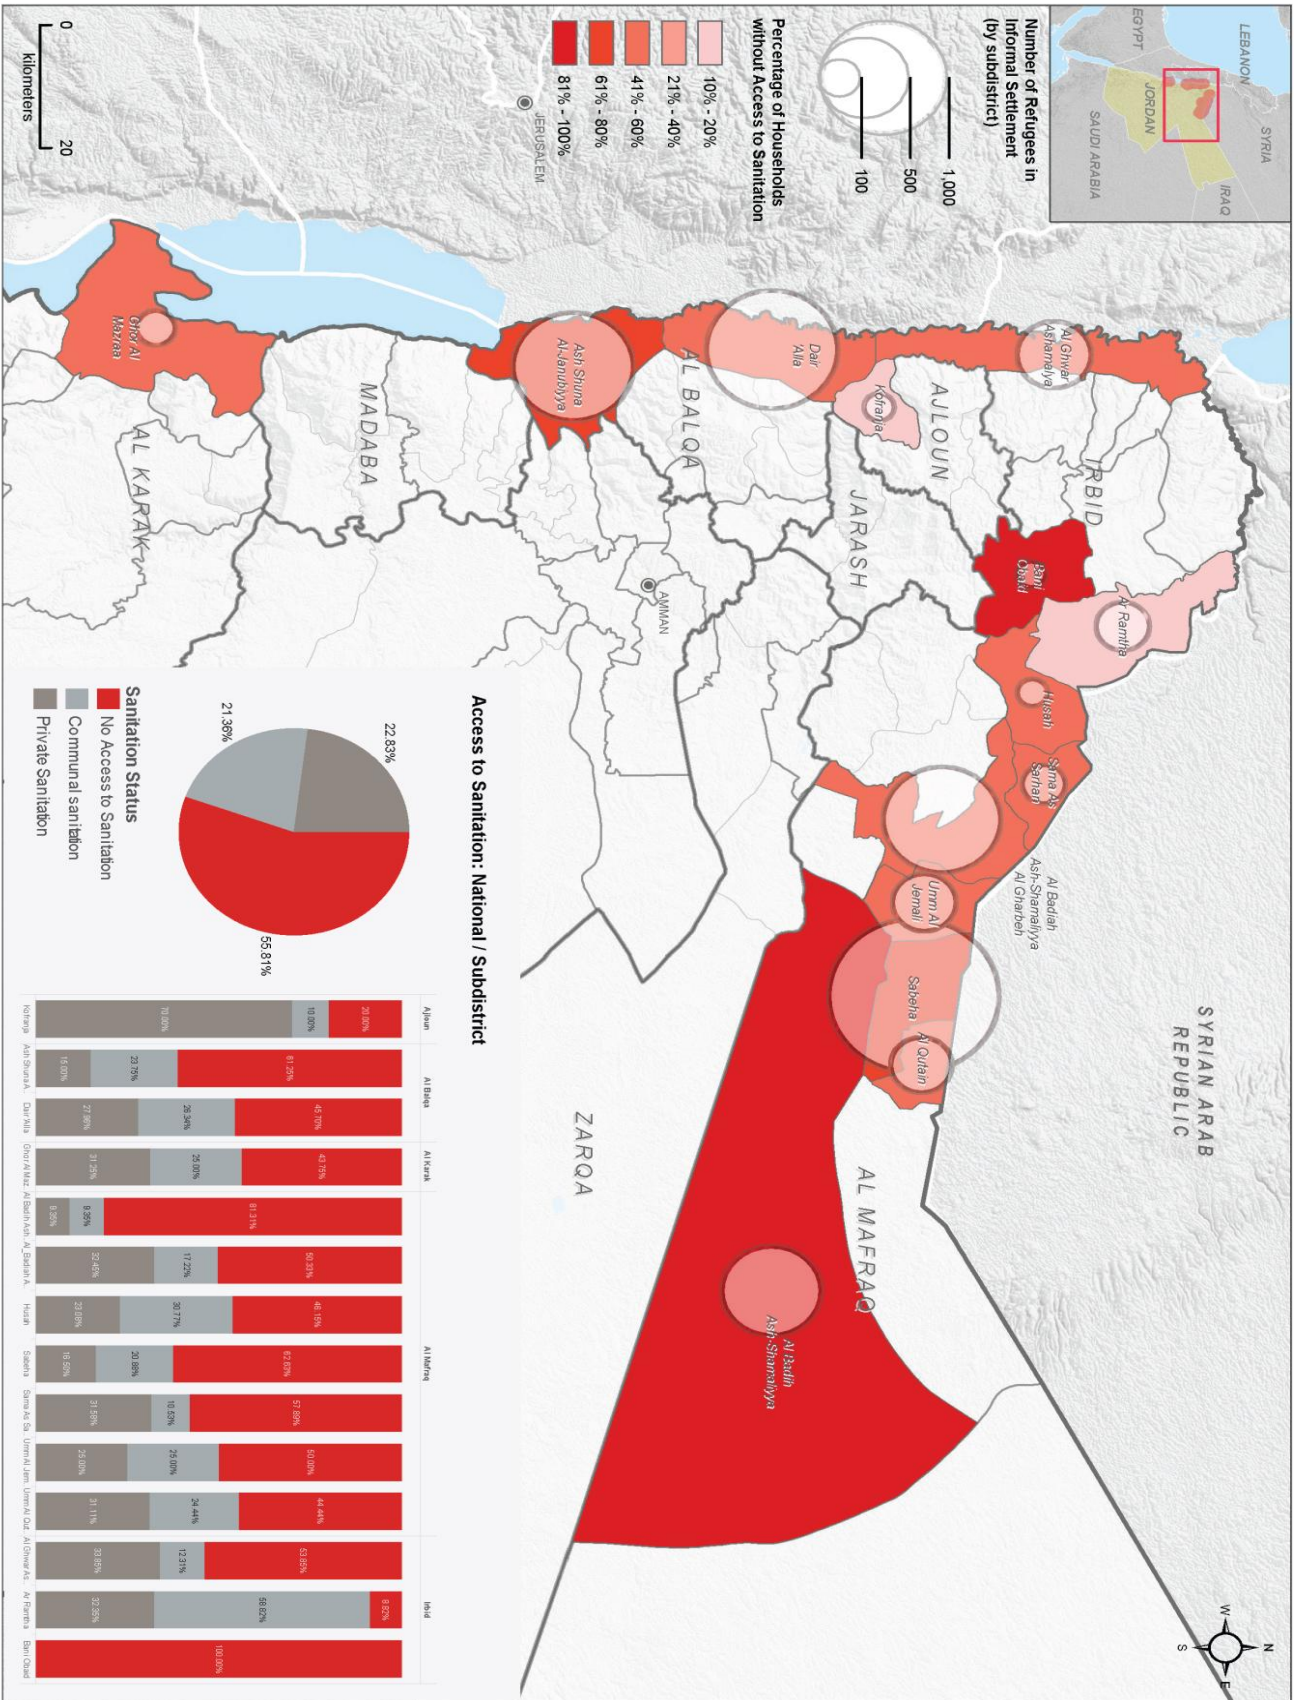

Map 2: Proportion (%) of households with access to latrines

unicef

Northern JORDAN - Syrians in Informal Settlements

Percentage of Households with Access to Sanitation

For humanitarian relief purposes only
Production date: 03-Jun-14

REACH An initiative of ACTED, IMPACT Initiatives and UNOSAT

REACH Informing more effective humanitarian action