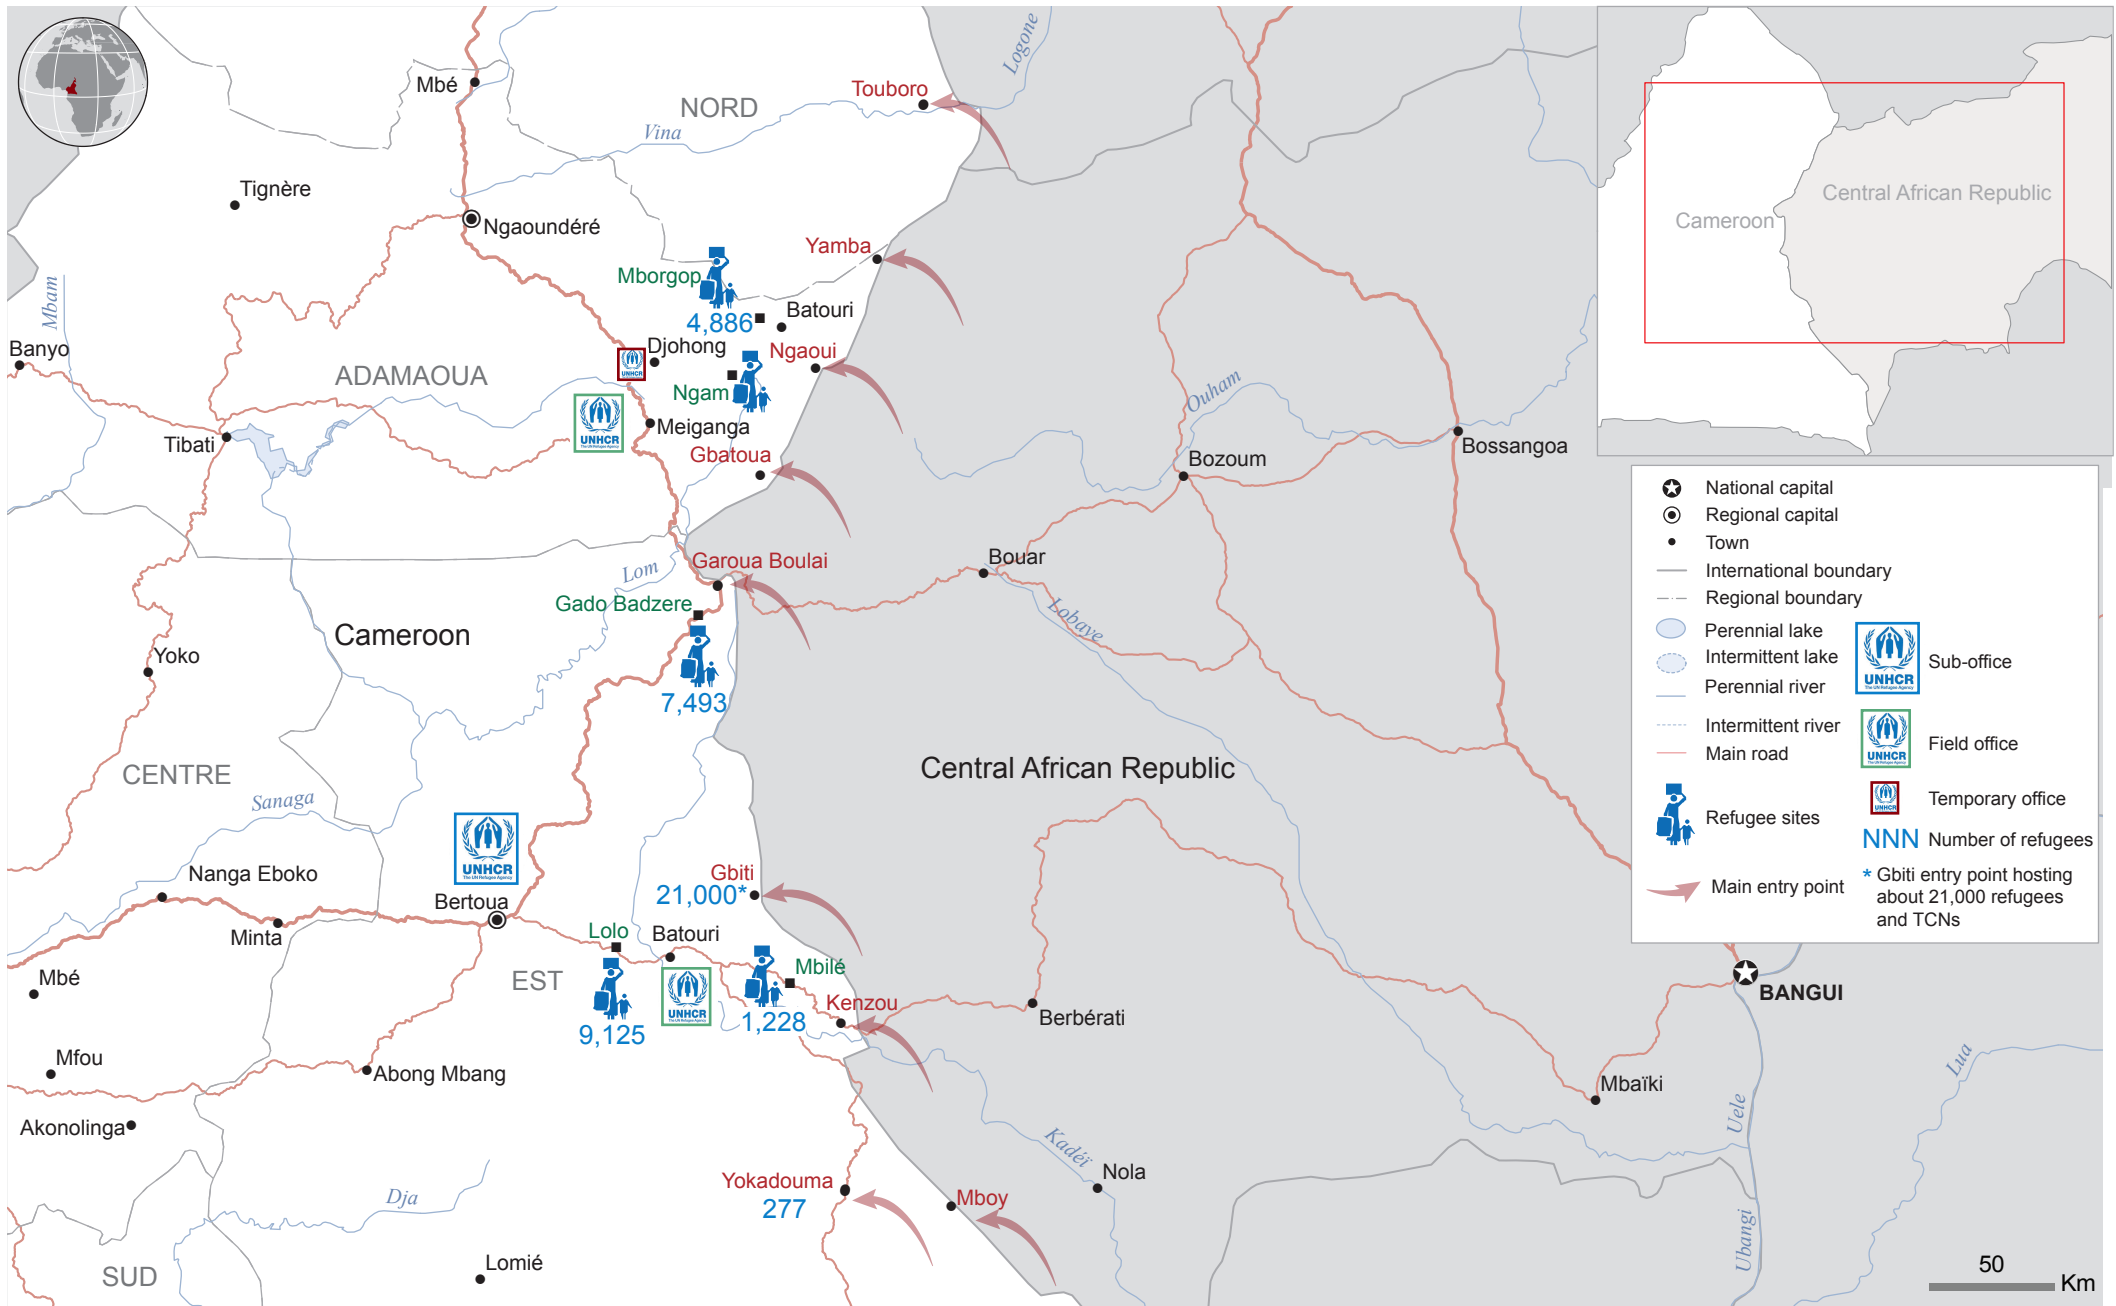

# Cameroon: Location of Refugees and Main Entry Points (as of 02 May 2014)

Creation date: 2 May 2014 Sources: UNCS, ESRI, NGA, Natural Earth, UNHCR, OCHA.

Feedback: ocharowca@un.org www.unocha.org www.reliefweb.int

The boundaries and names shown and the designations used on this map do not imply official endorsement or acceptance by the United Nations.