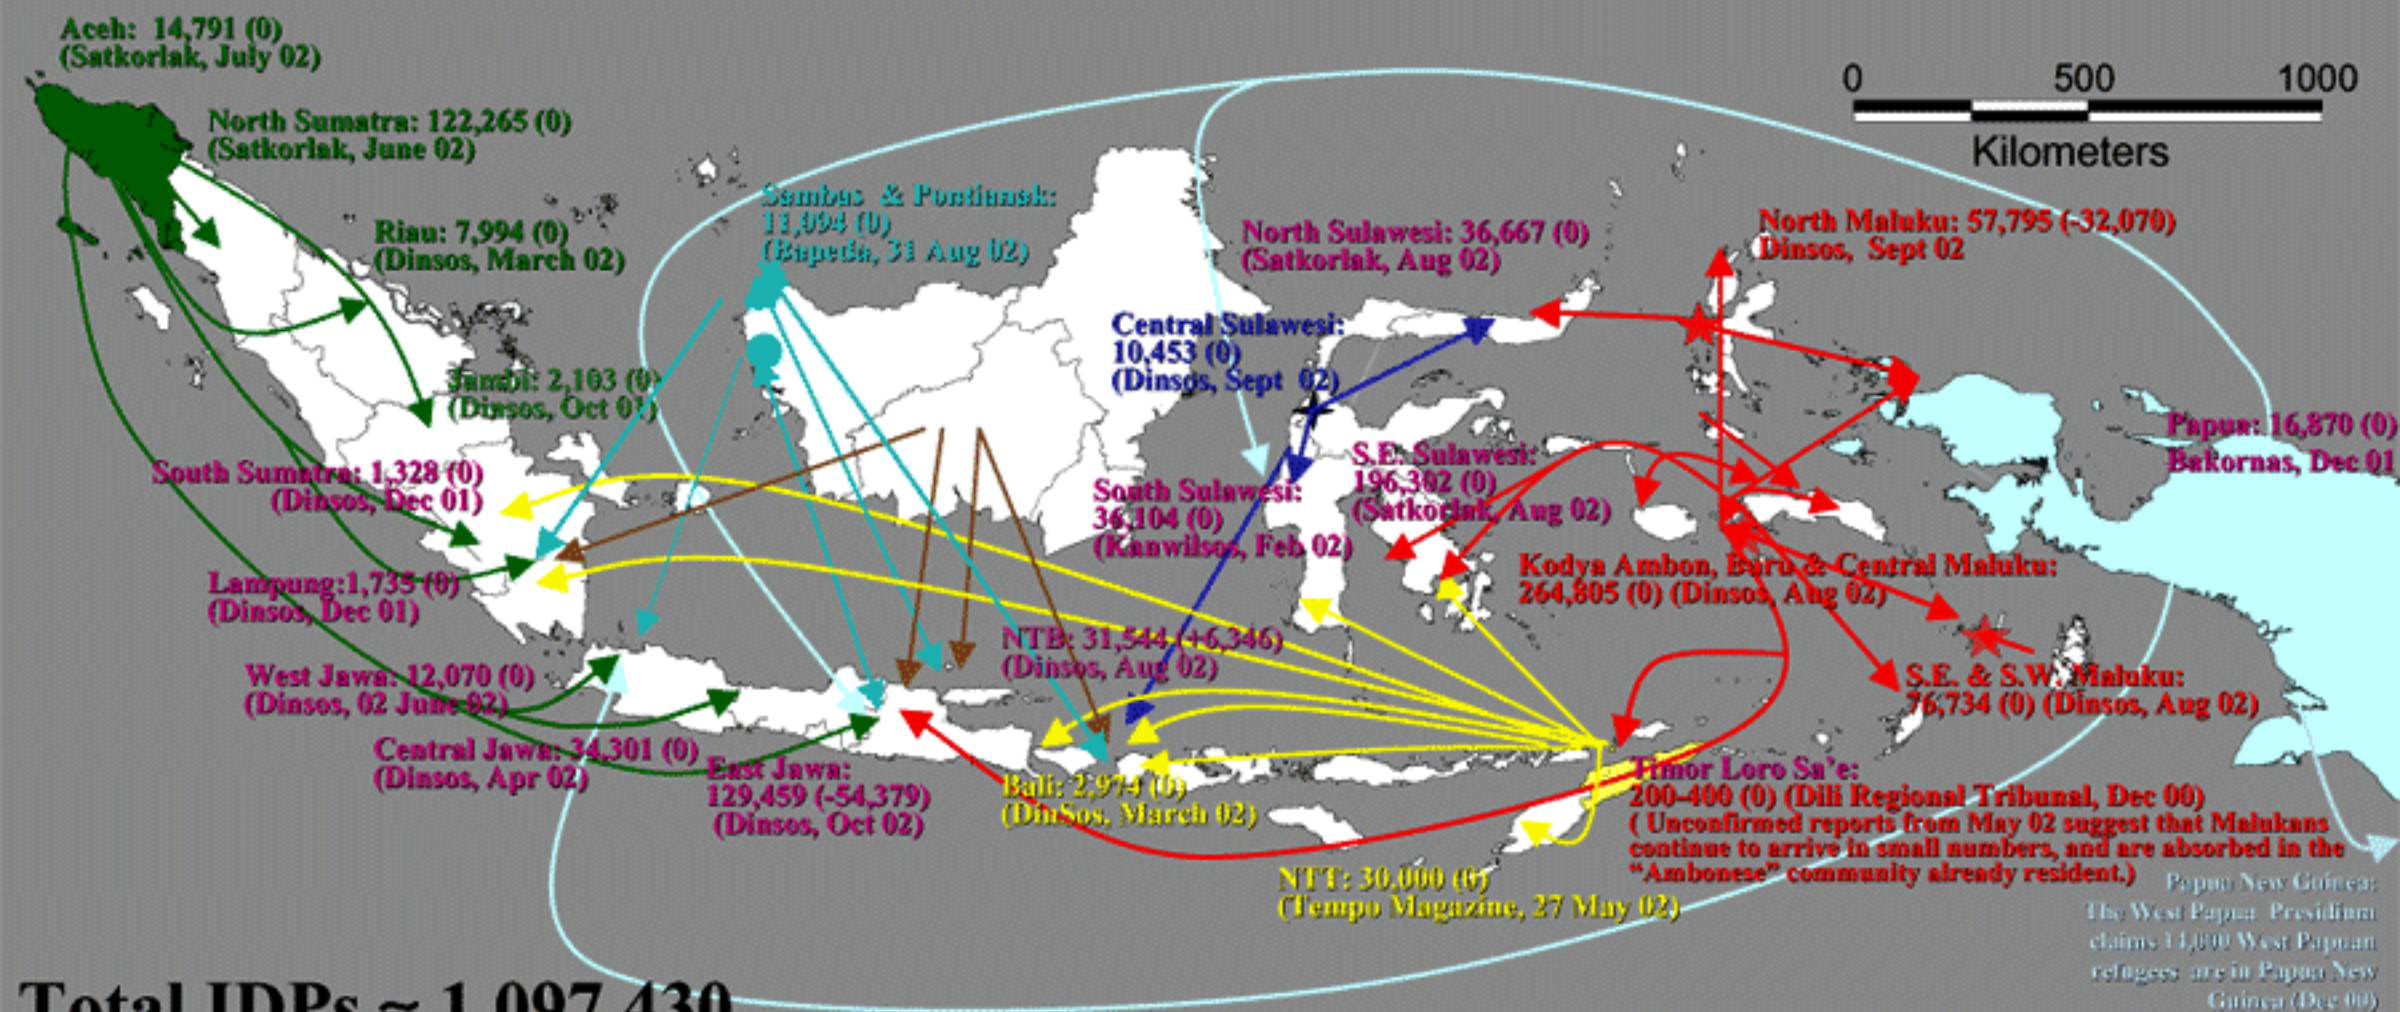

VAM unit, Jakarta

IDP Source and Recipient Regions: October 29, 2002

Total IDPs ≈ 1,097,430
80,103 fewer than September 27, 2002

Numbers in () represent change since September 27, 2002

Note: While WFP strives for accuracy, knowledge of IDP numbers for many areas is impeded by initial registration overcounts and/or lack of recent recounts.

Color text/arrows denote IDPs from: **North Maluku and Maluku**; **East Timor**; **Central Sulawesi**; **Aceh**; **Papua**; **West Kalimantan**; **Central Kalimantan**; and **multiple source regions**.