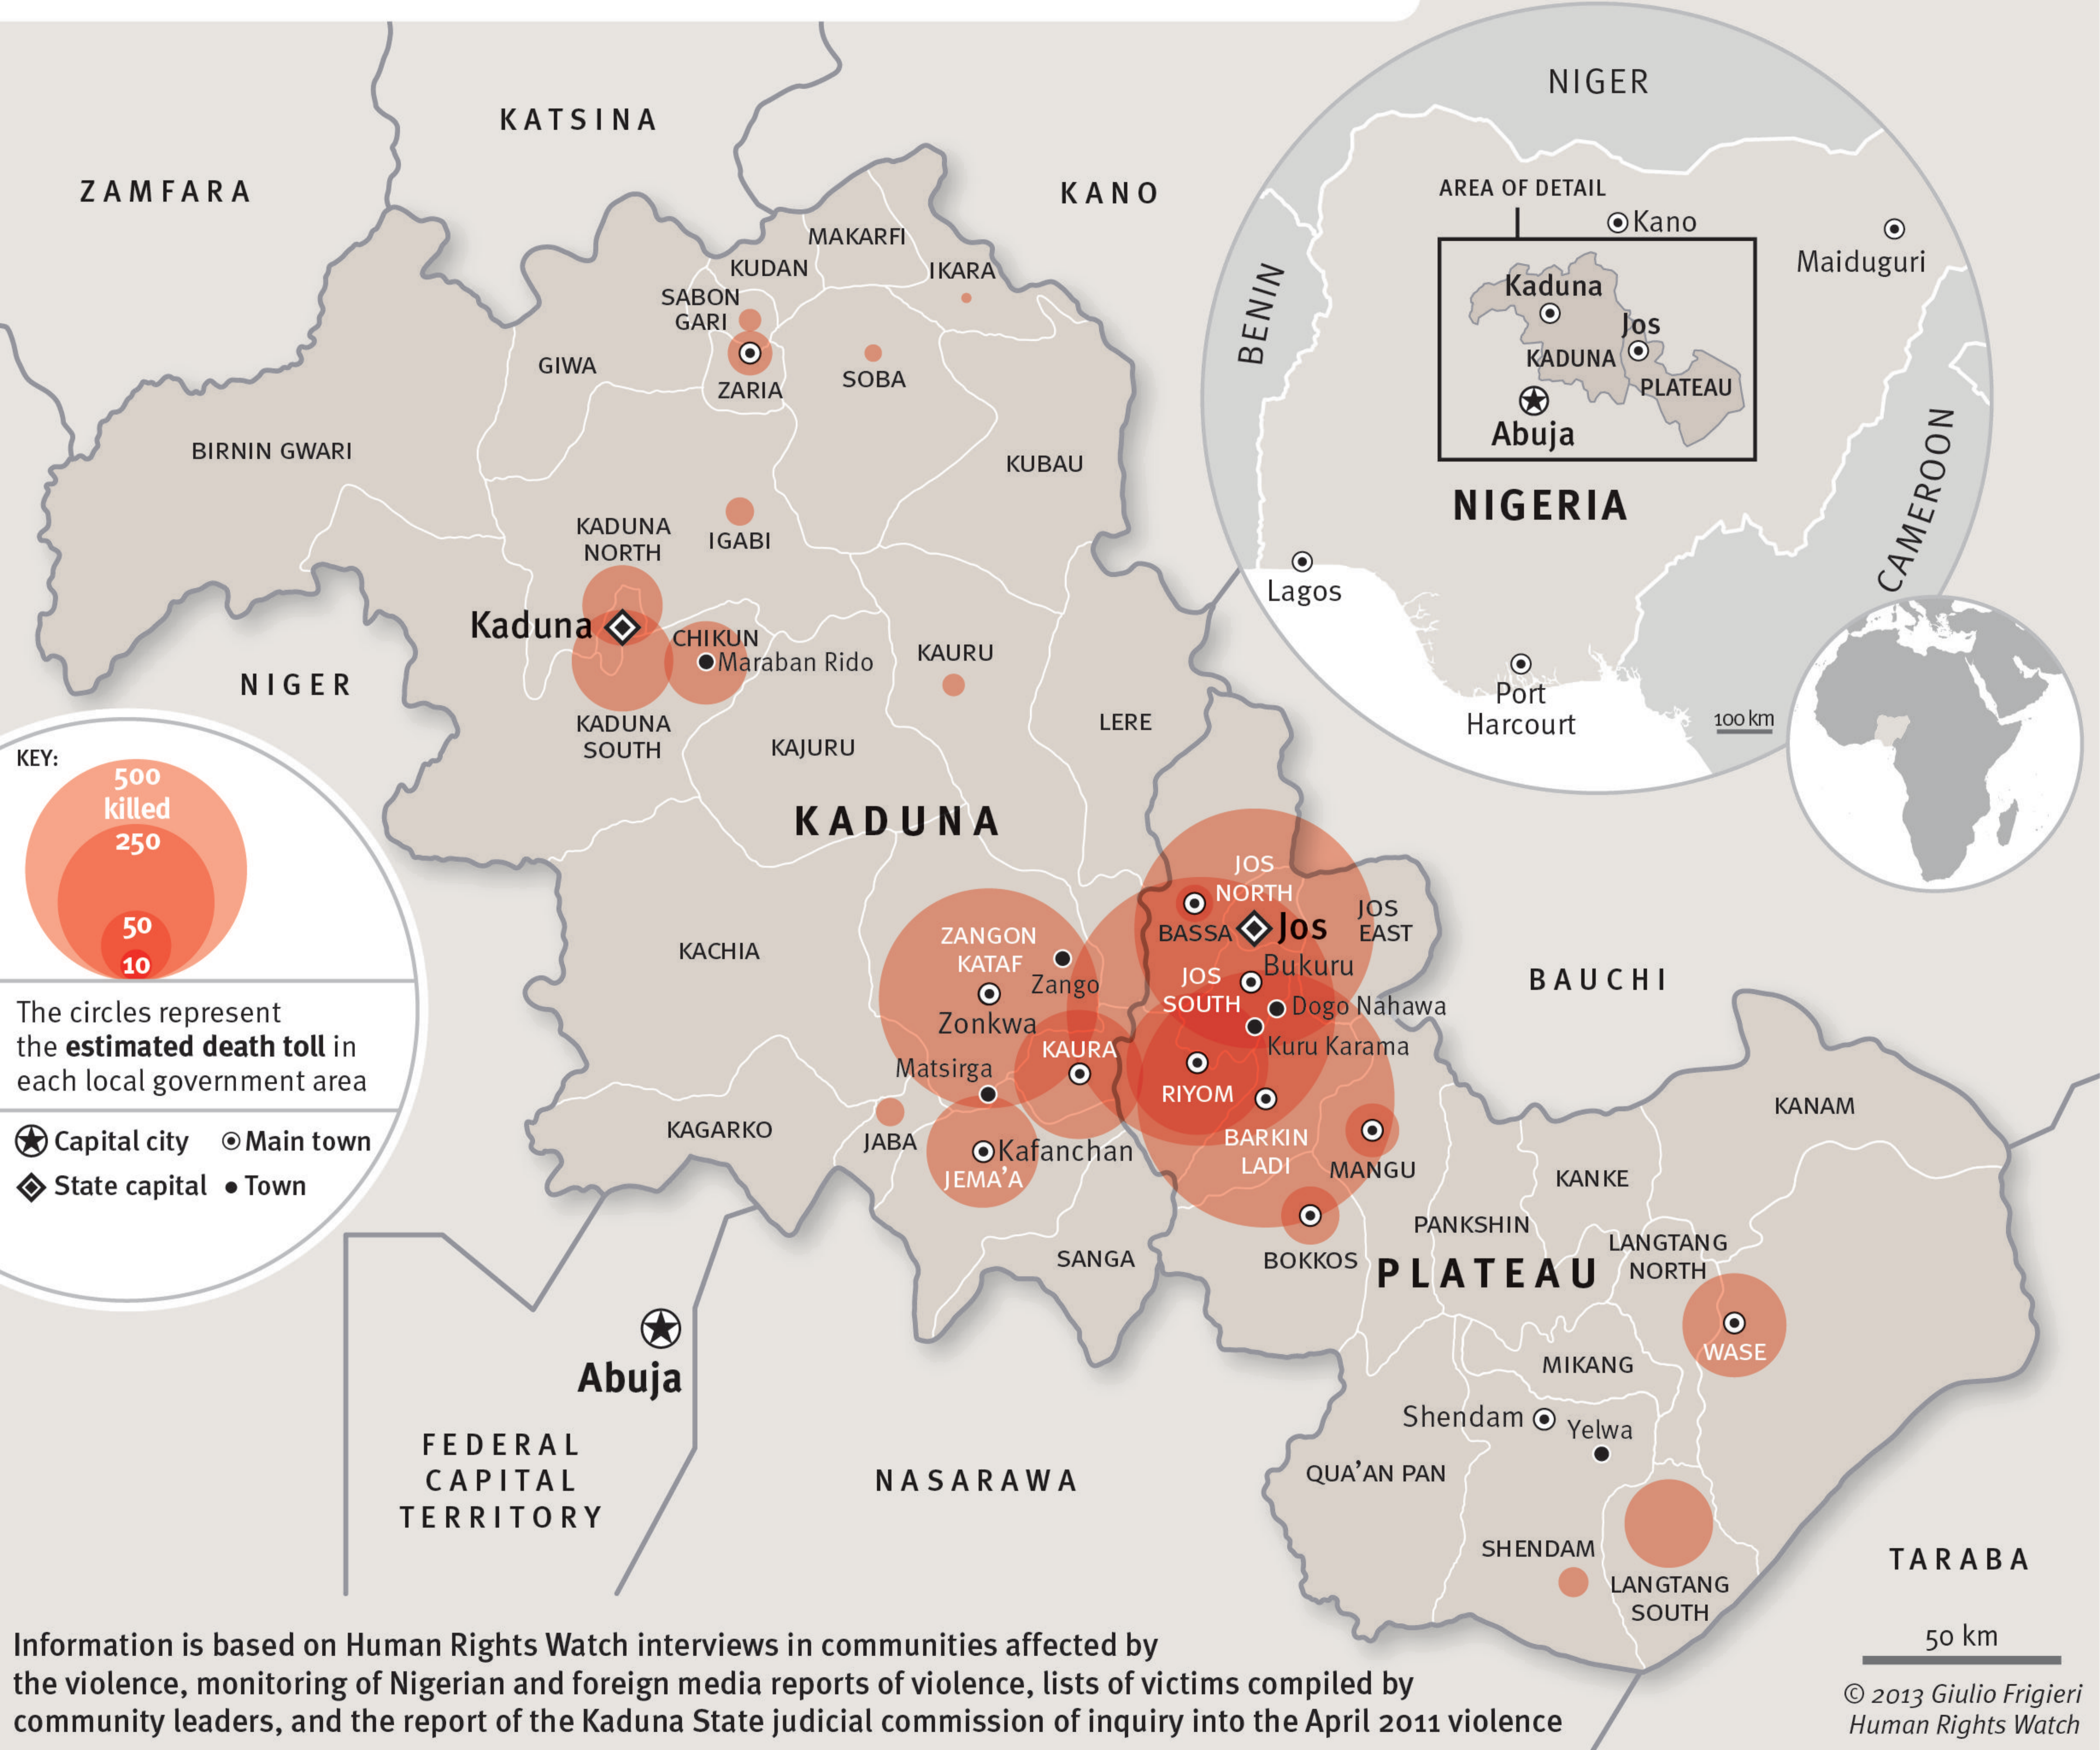

# Estimated Number of People Killed in Inter-Communal Violence in Plateau and Kaduna States, Nigeria, January 2010 - November 2013

Information is based on Human Rights Watch interviews in communities affected by the violence, monitoring of Nigerian and foreign media reports of violence, lists of victims compiled by community leaders, and the report of the Kaduna State judicial commission of inquiry into the April 2011 violence