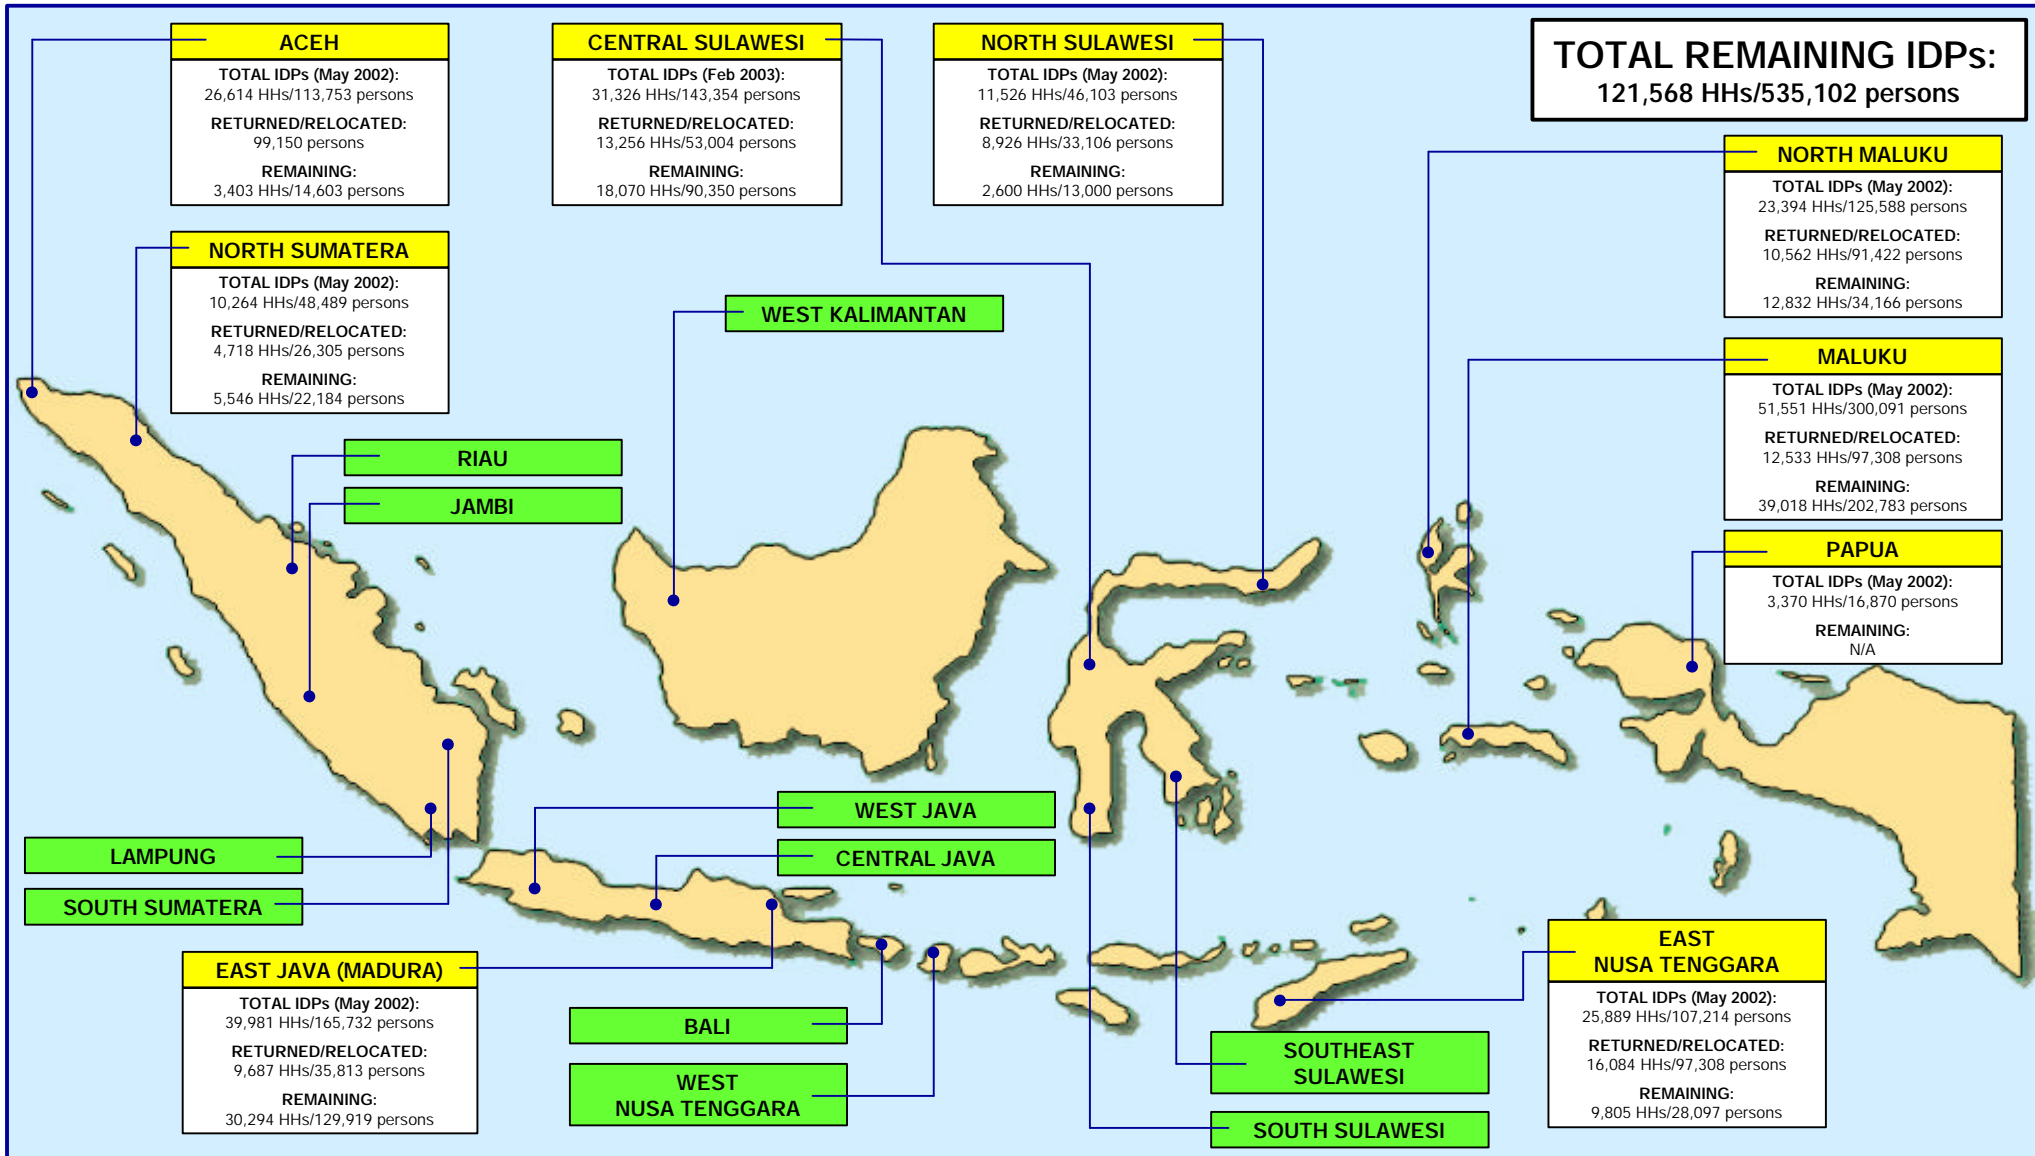

Annex A: IDPs Situation Throughout Indonesia, as of June 2003

* Source : Workshops on the management of IDPs in Indonesia 2002 and 2003, Aceh data is from local Satkorlak as of 10 Sep 2003

* The number of remaining IDPs in Papua was not confirmed in the IDP Workshop 2003

* Yellow boxes indicate the origin of IDPs

* Green boxes indicate locations where IDP status has been taken out