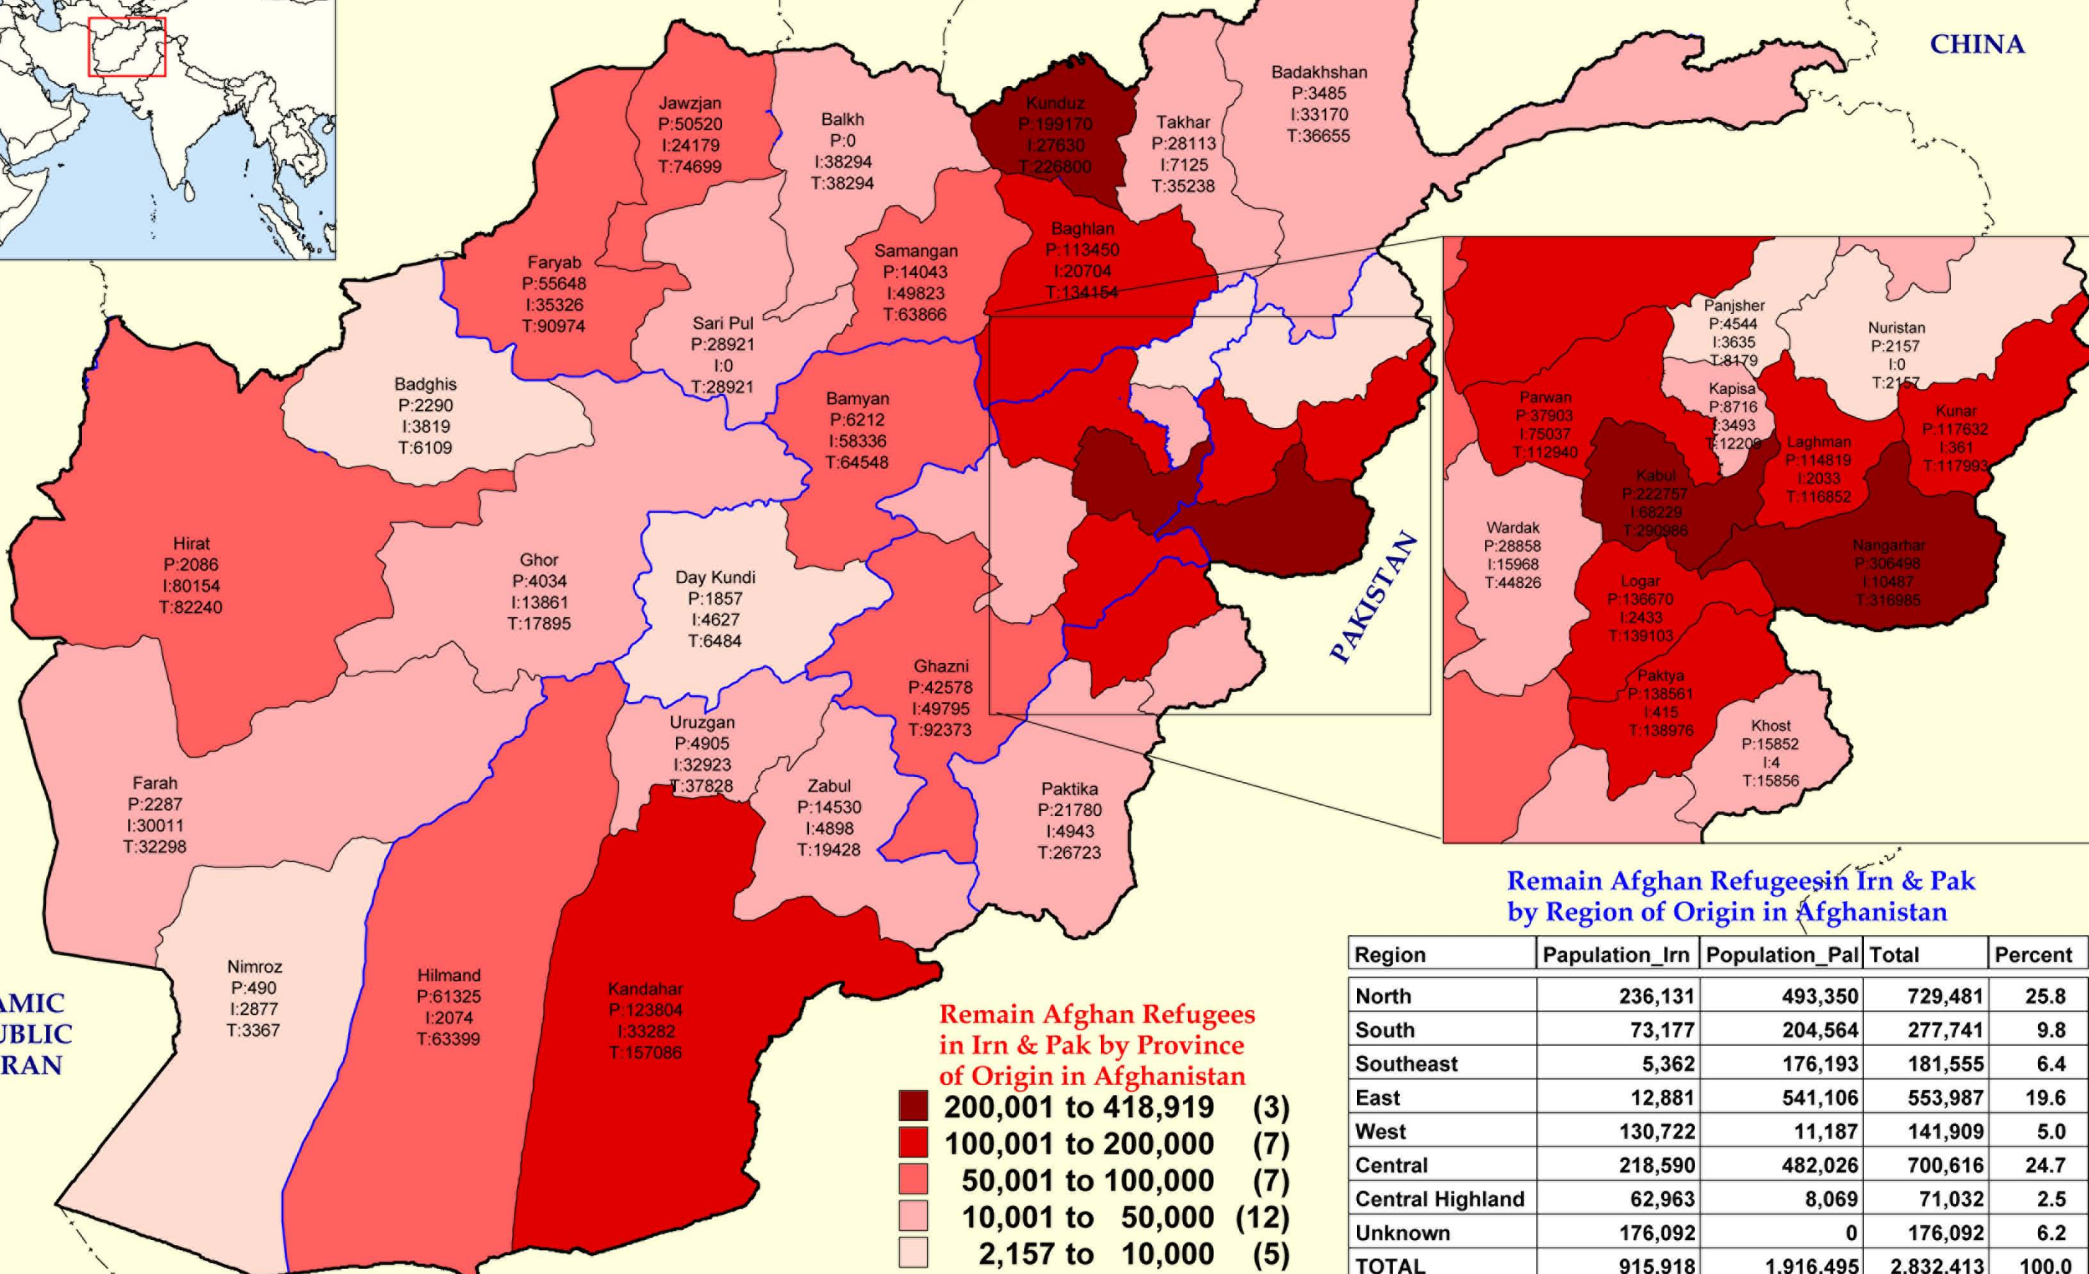

**P = Pakistan**  
**I = Iran**  
**T = Total**

Note: Place of origin of 176,092 individuals are unknown (data received from Iran)

ISLAMIC REPUBLIC OF IRAN

TURKMENISTAN UZBEKISTAN TAJIKISTAN

CHINA

PAKISTAN

**Remain Afghan Refugees in Irn & Pak by Province of Origin in Afghanistan**

- 200,001 to 418,919 (3)
- 100,001 to 200,000 (7)
- 50,001 to 100,000 (7)
- 10,001 to 50,000 (12)
- 2,157 to 10,000 (5)

**Remain Afghan Refugees in Irn & Pak by Region of Origin in Afghanistan**

Region	Population_Irn	Population_Pak	Total	Percent
North	236,131	493,350	729,481	25.8
South	73,177	204,564	277,741	9.8
Southeast	5,362	176,193	181,555	6.4
East	12,881	541,106	553,987	19.6
West	130,722	11,187	141,909	5.0
Central	218,590	482,026	700,616	24.7
Central Highland	62,963	8,069	71,032	2.5
Unknown	176,092	0	176,092	6.2
<b>TOTAL</b>	<b>915,918</b>	<b>1,916,495</b>	<b>2,832,413</b>	<b>100.0</b>