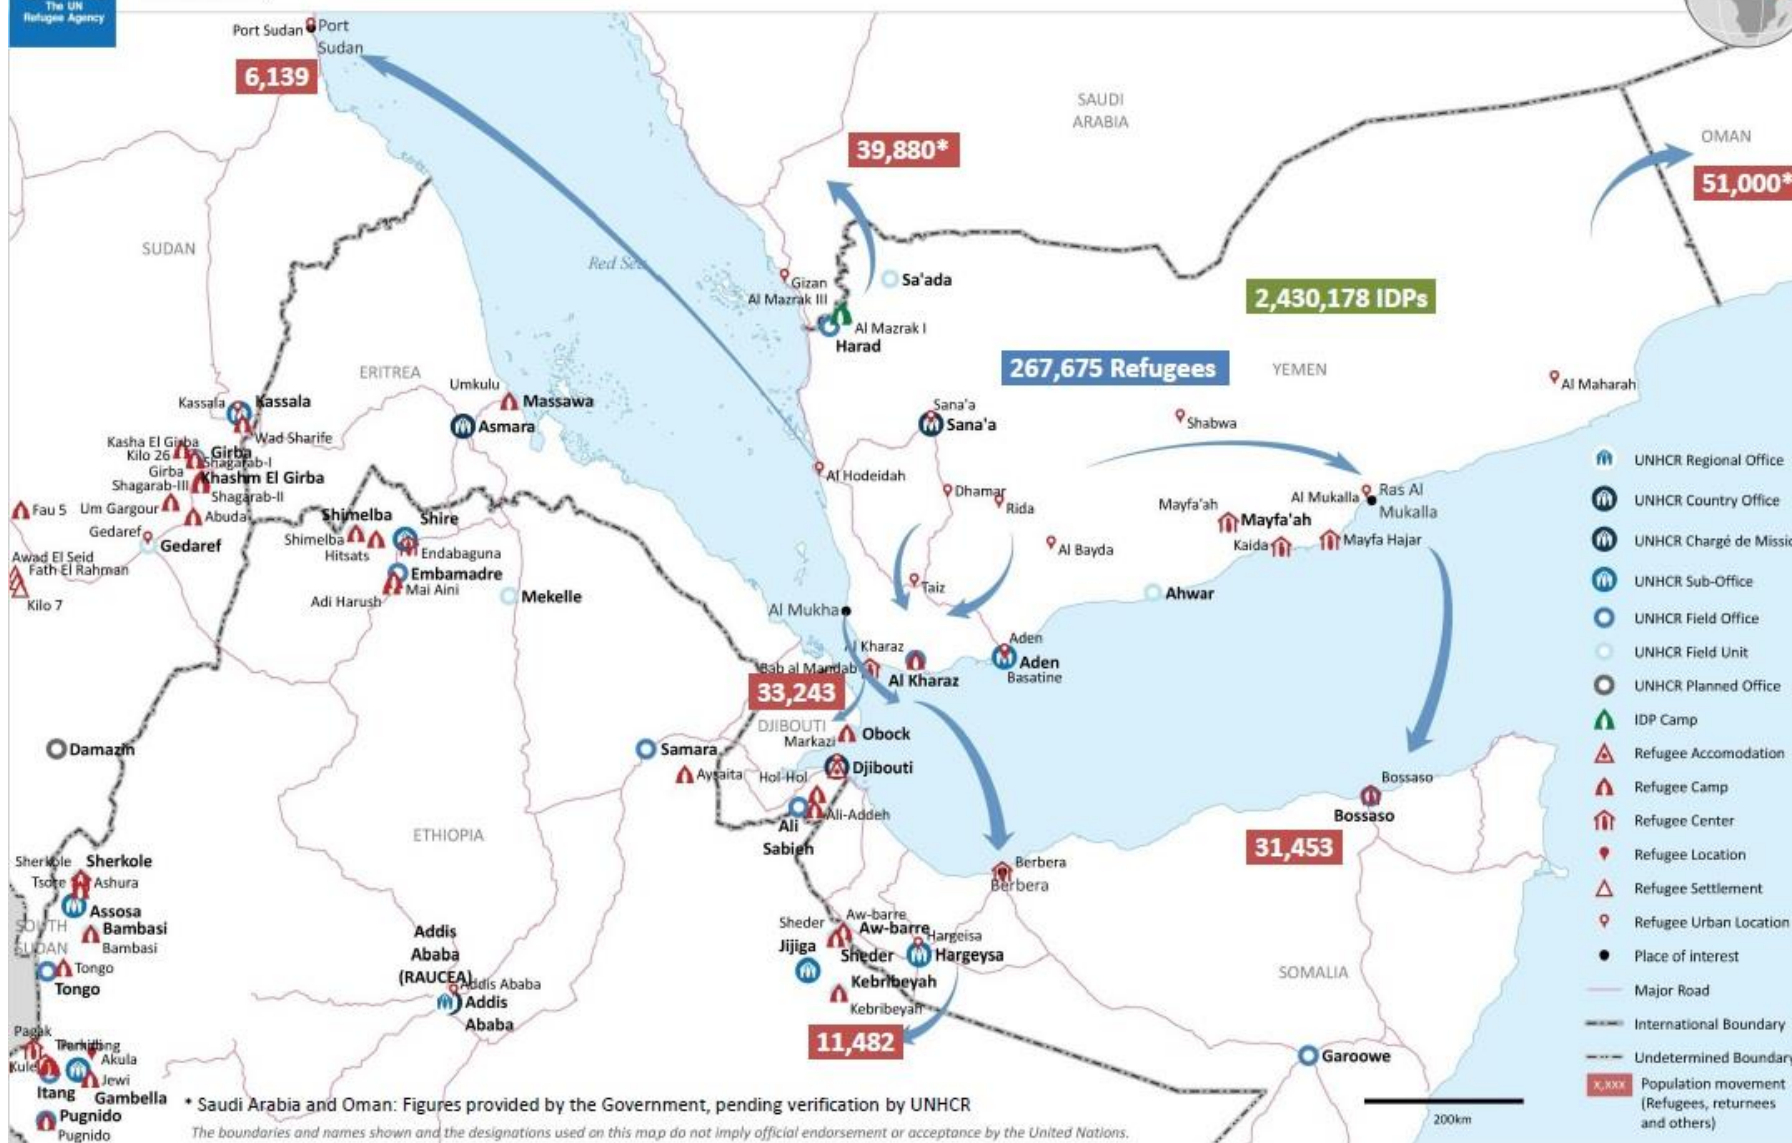

Yemen Situation: Regional Map (total population movement out of Yemen: 173,197)

29 February 2016

Contacts:

Jérôme Elie, Reporting Officer, Middle East and North Africa Bureau, elie@unhcr.org, +41 (0)22 739 7806