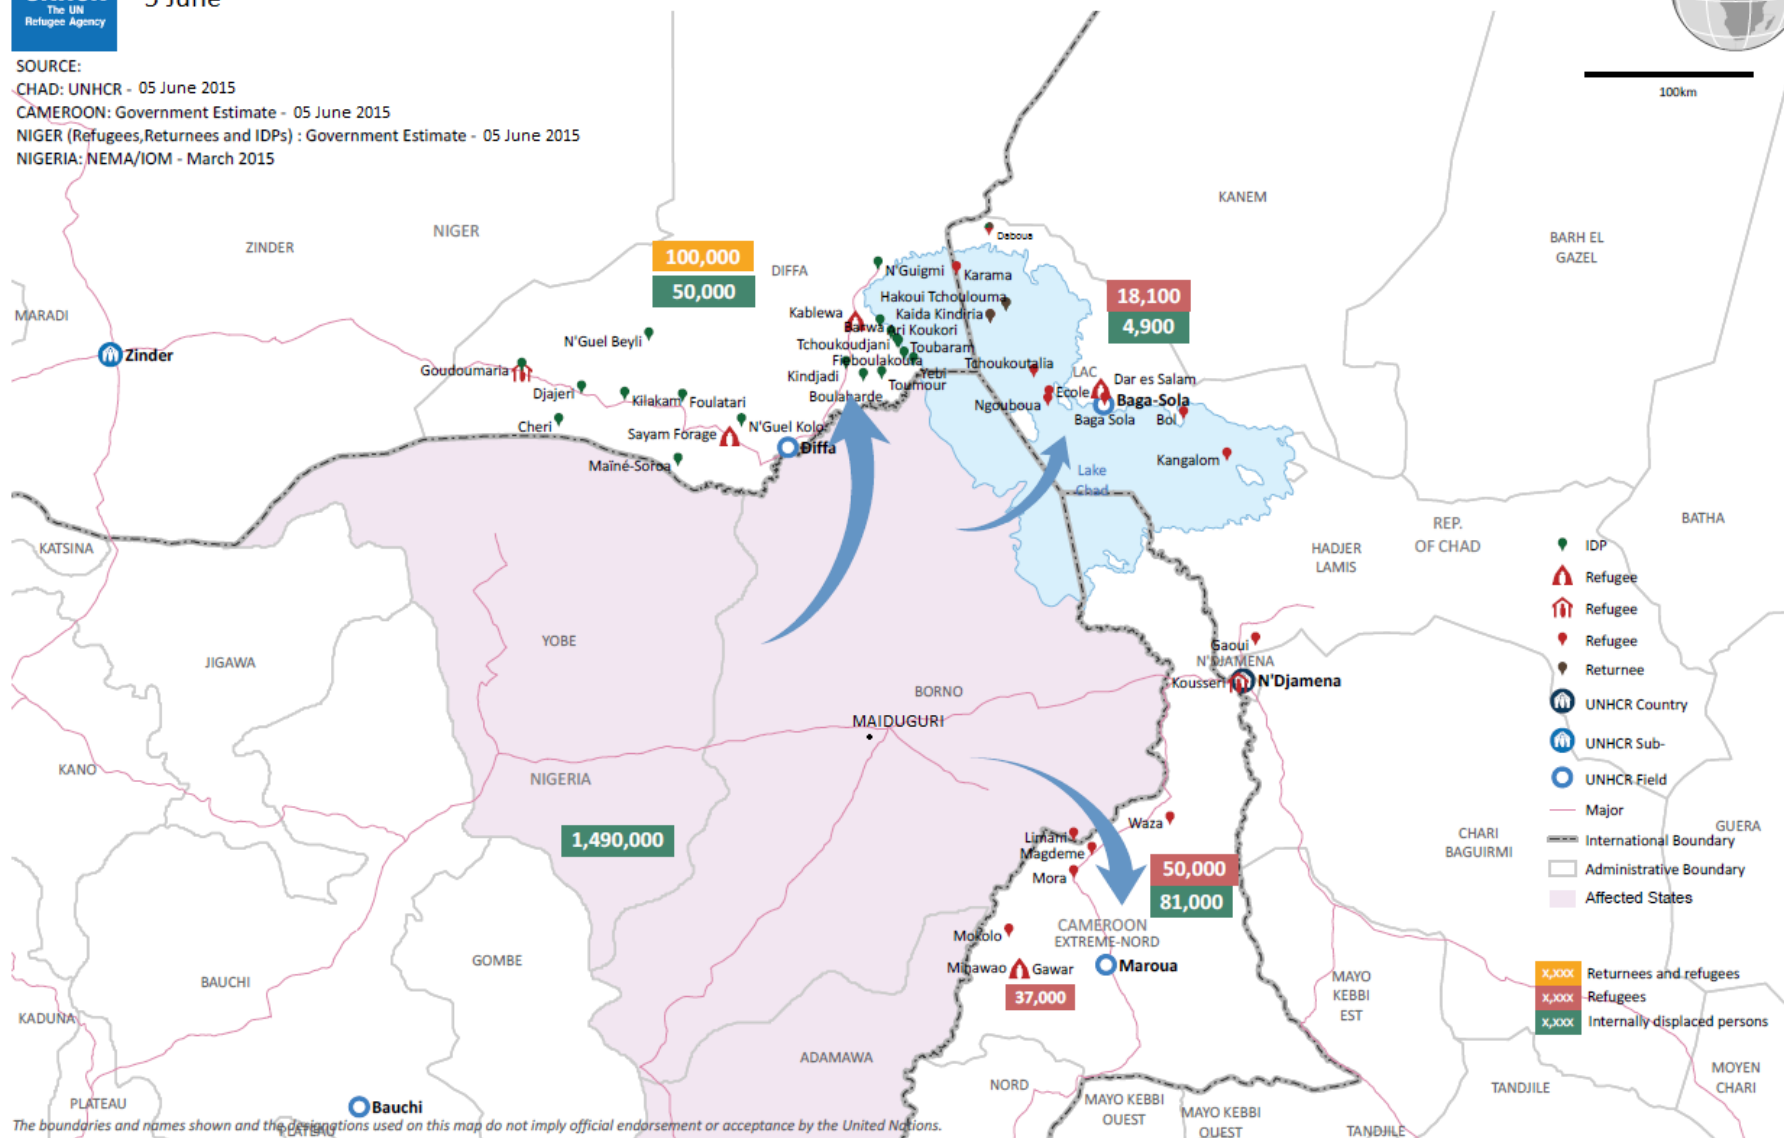

Nigeria Situation: Operational context map

5 June

SOURCE:

CHAD: UNHCR - 05 June 2015

CAMEROON: Government Estimate - 05 June 2015

NIGER (Refugees, Returnees and IDPs) : Government Estimate - 05 June 2015

NIGERIA: NEMA/IOM - March 2015

100km

The boundaries and names shown and the designations used on this map do not imply official endorsement or acceptance by the United Nations.

Printing date: 01 Jun 2015 Sources: UNHCR Author: UNHCR - HQ Geneva Feedback: mapping@unhcr.org Filename: nga_situation_A4L