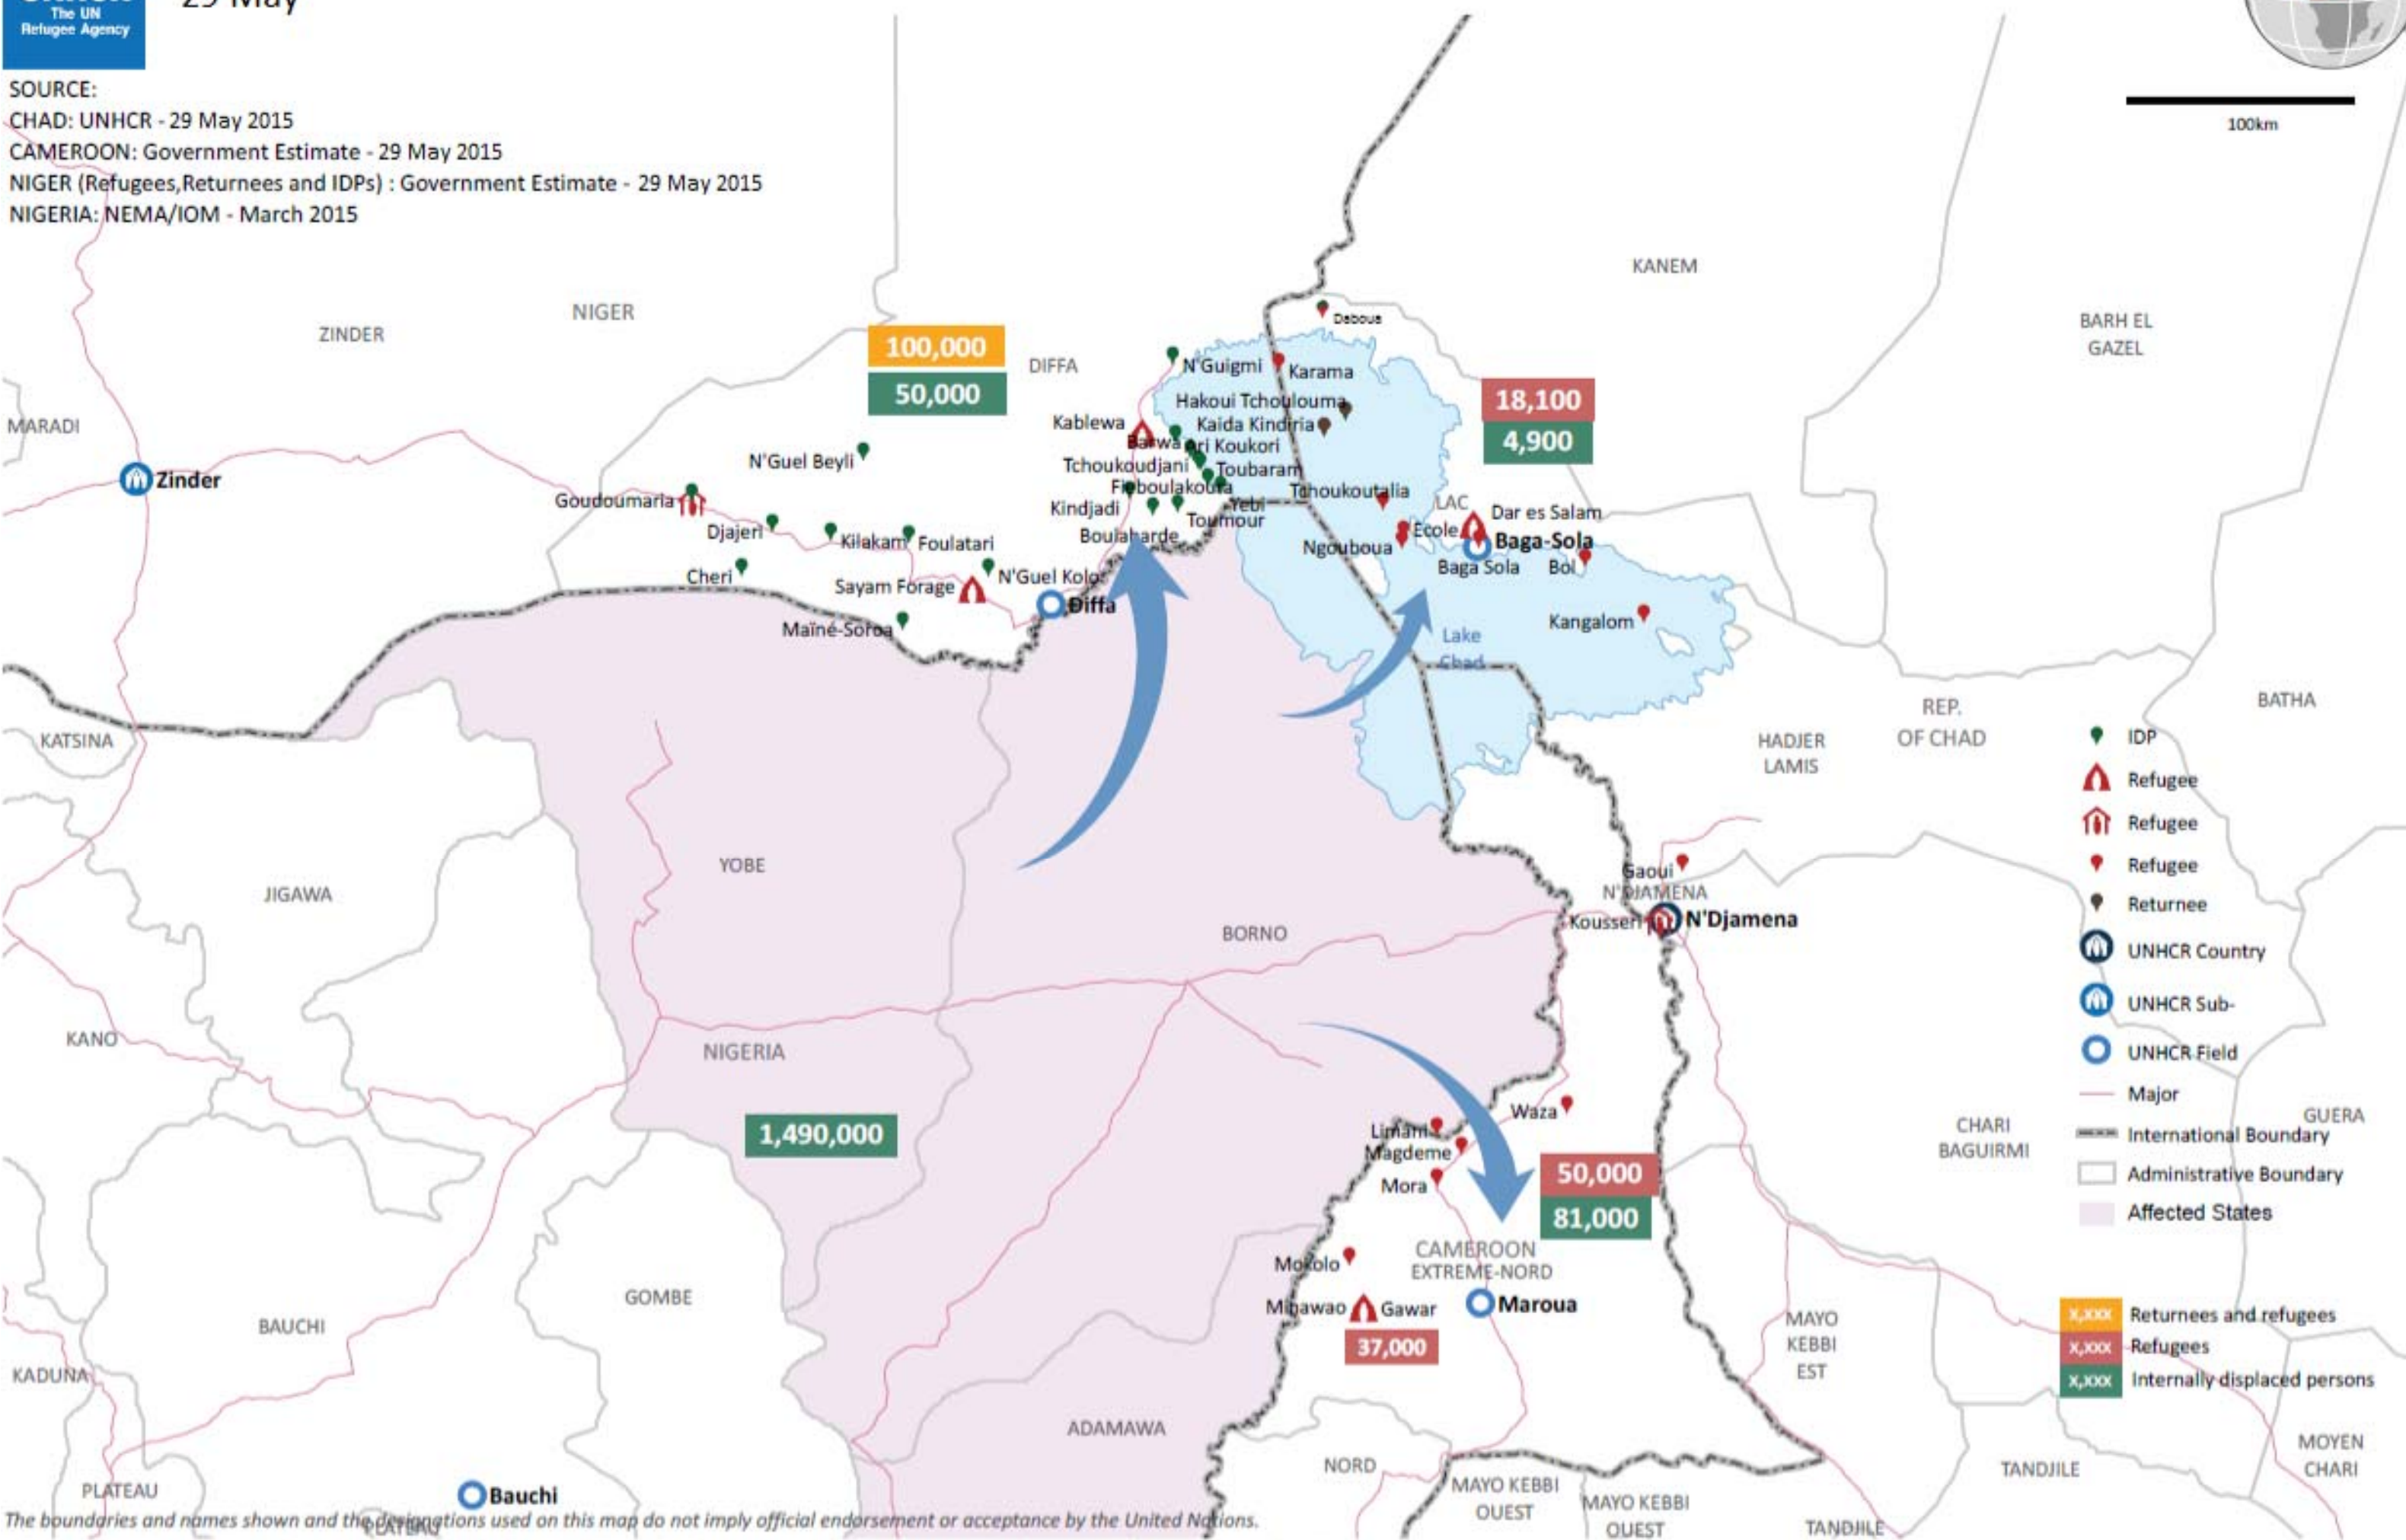

# Nigeria Situation: Operational context map

29 May

100km

SOURCE:  
 CHAD: UNHCR - 29 May 2015  
 CAMEROON: Government Estimate - 29 May 2015  
 NIGER (Refugees, Returnees and IDPs) : Government Estimate - 29 May 2015  
 NIGERIA: NEMA/IOM - March 2015

The boundaries and names shown and the designations used on this map do not imply official endorsement or acceptance by the United Nations.